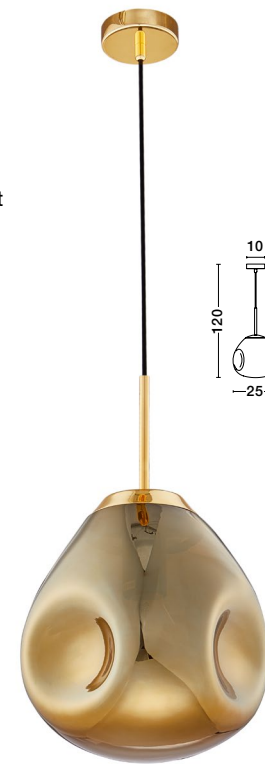

LAVA - 9190393
Gold Metal
Handmade Gold Glass
LED E27 1x12 Watt 230 Volt
IP20 Bulb Excluded
D: 22.5 H: 49.6 H₂: 120 cm

LAVA - 9190403
Gold Metal
Handmade Gold Glass
LED E27 1x12 Watt 230 Volt
IP20 Bulb Excluded
D: 25 H: 38.5 H₂: 120 cm