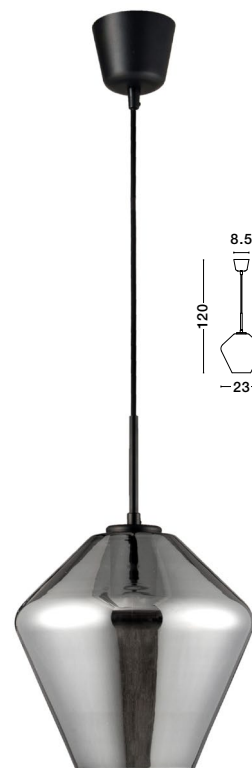

LAVA - 9190401
Copper Metal
Handmade Copper Glass
LED E27 1x12 Watt 230 Volt
IP20 Bulb Excluded
D: 25 H: 38.5 H₂: 120 cm

VEIRO - 9724101

Chrome Glass
Black Metal
Black Fabric Wire
LED E27 1x12 Watt 230 Volt
IP20 Bulb Excluded
D: 17 H: 28.5 H₂: 120 cm