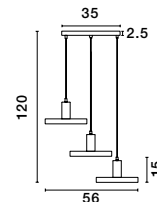

GARNI - 9417051
Black Metal Outside
& Gold Inside
Black Pvc Wire
LED E27 3x12 Watt 230 Volt
IP20 Bulb Excluded
D: 56 H: 120 cm