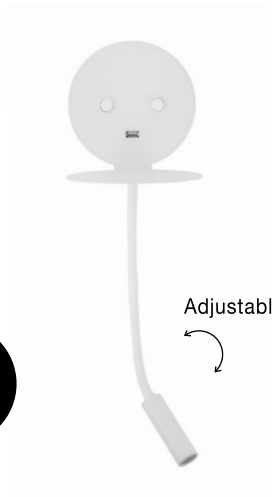

White Aluminium
Adjustable
Switch On/Off - USB Charger
LED Samsung 3 Watt
210Lm 3000K IP20
L: 6 W: 12.3 H: 18 cm

Rotating & Adjustable

USB CHARGER

FUSE - 9170102

Black Aluminium
Adjustable
Switch On/Off - USB Charger
LED Samsung 3 Watt
210Lm 3000K IP20
L: 6 W: 12.3 H: 18 cm

USB CHARGER

Adjustable

USB CHARGER

Adjustable

ECLIP - 9173281

White Aluminium
Adjustable Switch On/Off
USB Charger
LED Samsung 230 Volt 3000K
Backlight 6 Watt 310Lm
Reader 3 Watt 210Lm IP20
L: 15 W: 19.5 H: 50 cm