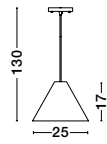

WERA - 9125062

Dark Walnut Wood colour
Dark Brown Fabric Cable
Solid Wood Canopy
LED E27 1x12 Watt 230 Volt
IP20 Bulb Excluded
D: 25 H: 17 H₂: 130 cm