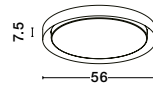

TROY - 9053594

Dimmable

Metal & Acrylic Diffuser
Matt Black Outside
Matt White Inside
LED 50 Watt 230 Volt
2750Lm 3000K IP20
D: 56 H: 7.5 cm