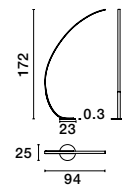

PREMIUM - 9396061

Dimmable

Sandy White Aluminium
& Acrylic

LED 30 Watt 230 Volt

1580Lm 3000K IP20

L: 26 W: 94 H: 172 cm