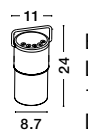

JAM - 9180391
Dimmable

Black Iron & Clear ABS
LED 5 Watt
10Lm 3000K IP20
D: 11 H: 24 cm

USB
CHARGER

Play
Our
Music

Connect your phone, tablet or computer to the magnificently sounding of Jam, Ray and Maya families which are compatible with a Bluetooth Speaker that truly has to be heard to be believed, with stereo sound that will awaken your musical soul with its stunning quality and audio.