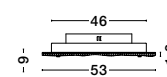

RANDO THIN - 9353854

Dimmable

Brushed Gold Aluminium
& Acrylic
LED 50 Watt 230 Volt
3250Lm 3000K IP20
D: 60 H: 9 cm

WING - 9624221

White Metal & Glass
LED 30 Watt 230 Volt
1800Lm 3000K IP20
D: 43 H: 9 cm

WING - 9624222