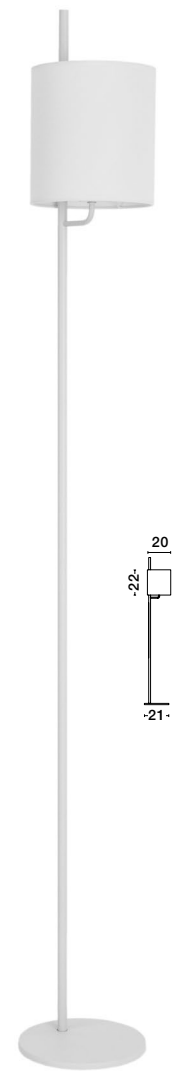

YAMA - 9180521

White Fabric Shade
& White Aluminium
Switch On/Off
LED E27 1x12 Watt 230Volt
IP20 Bulb Excluded
L: 20 H: 22 H₂: 176 cm