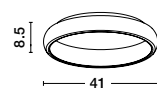

TROY - 9053594

Dimmable

Metal & Acrylic Diffuser
Matt Black Outside
Matt White Inside
LED 50 Watt 230 Volt
2750Lm 3000K IP20
D: 56 H: 7.5 cm

ALBI - 8105615

Dimmable

Sandy Gray Aluminium
& Acrylic
LED 32 Watt 230 Volt
1950Lm 3000K IP20
D: 41 H: 8.5 cm