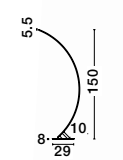

BRETON - 9348074

Dimmable

Sandy White Aluminium
& Acrylic
LED 40 Watt 230 Volt
2120Lm 3000K IP20
L: 20 W: 56 H: 150 cm