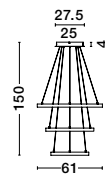

LEON - 9501430

Dimmable

Golden Leaf Aluminium & Acrylic Adjustable
LED 83 Watt 230 Volt
4980Lm 3000K IP20
L: 61 H: 150 cm