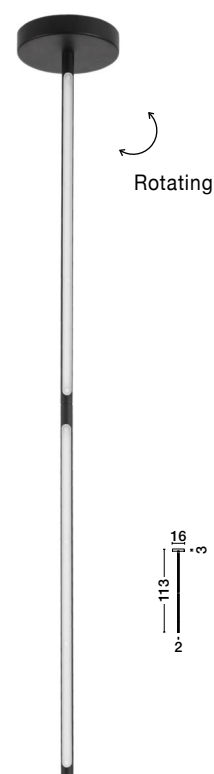

HANDY - 9183252
Sandy Black Aluminium
& Acrylic
Rotating
LED Samsung 22 Watt 230 Volt
2000Lm 3000K IP20
D: 16 H: 113 cm