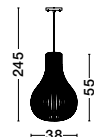

SOHO - 9138061

Natural Wood
Brown Fabric Cable
Solid Wood Canopy
LED E27 1x12 Watt 230 Volt
IP20 Bulb Excluded
D: 38 H1: 55 H2: 245 cm

GRIFFIN - 9858748
Dried Water Hyacinth
Black Fabric Wire & Base
LED E27 1x12 Watt 230 Volt
IP20 Bulb Excluded
D: 24.5 H: 35.5 H: 215 cm