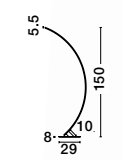

BRETON - 9348092

Dimmable

Sandy Black Aluminium
& Acrylic
LED 40 Watt 230 Volt
2120Lm 3000K IP20
L: 20 W: 56 H: 150 cm