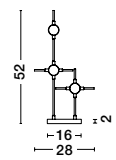

Gold Metal & Acrylic
LED 30 x 2.4 Watt 230 Volt
5040Lm 3000K IP20
L: 106 W: 58.5 H: 150 cm
Included Remote Control

ATOMO - 9280674

Black & Gold Metal & Acrylic
LED 3 x 2.4 Watt 230 Volt
504Lm 3000K IP20
L: 28 W: 9 H: 52 cm