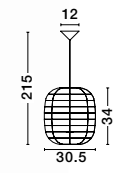

MIA - 9858659
Natural Ratan
Black Fabric Wire & Base
LED E27 1x12 Watt 230 Volt
IP20 Bulb Excluded
D: 35 H: 44 H_z: 215 cm