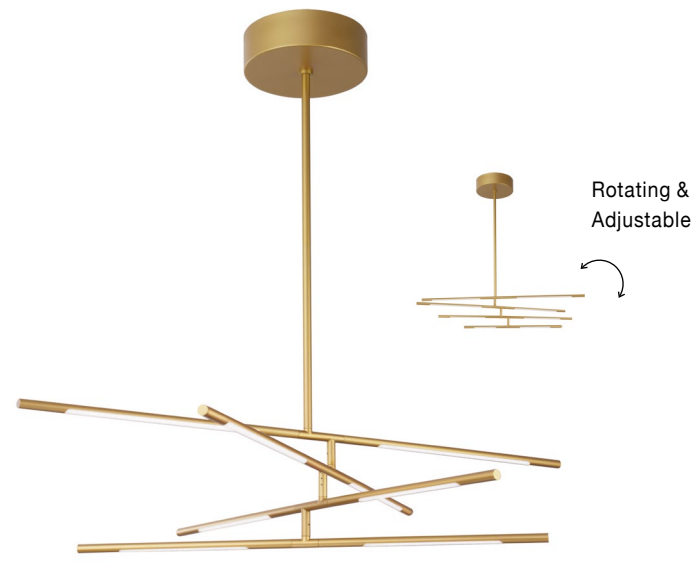

TIRIAC - 9548104

Dimmable

Gold Aluminium & Acrylic
LED 43 Watt 230 Volt
4581Lm 3000K IP20
D: 70 H: 120 cm

TIRIAC - 9548106

Gold Aluminium
& Acrylic
LED 28 Watt 230 Volt
2783Lm 3000K IP20
L: 40 H: 160 cm

RACCIO - 9180782
Dimmable

Gold Metal & Acrylic
LED 56 Watt 230 Volt
4200Lm 3000K IP20
D: 85 H: 31 H₂: 120 cm
Included Remote Control

RACCIO - 9180781
Dimmable

Gold Metal & Acrylic
LED 40 Watt 230 Volt
2800Lm 3000K IP20
L: 84 W: 80 H: 81 cm