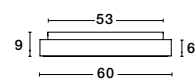

RANDO THIN - 9353856

Dimmable

Brushed Silver Aluminium
& Acrylic
LED 50 Watt 230 Volt
3250Lm 3000K IP20
D: 60 H: 9 cm