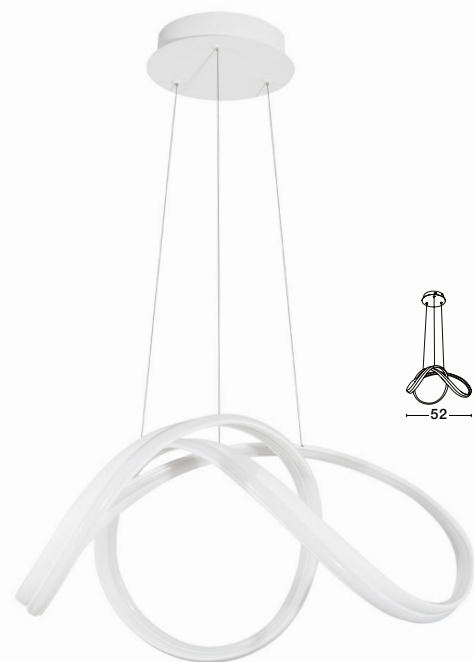

TRUNO - 9104721
Dimmable