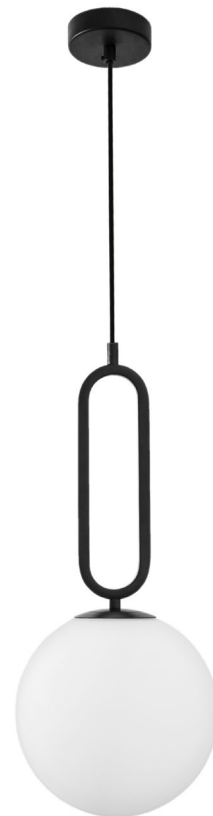

GRUS - 9191252

Matt Black Metal
Opal Glass
LED E27 1x12 Watt 230 Volt
IP20 Bulb Excluded
D: 25 H: 56 H₂: 120 cm