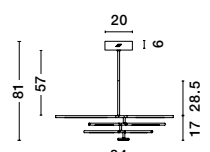

Rotating & Adjustable

RACCIO - 9180783
Dimmable

Black Metal & Acrylic
LED 56 Watt 230 Volt
4200Lm 3000K IP20
D: 85 H: 120 cm
Included Remote Control

Rotating & Adjustable

RACCIO - 9180780
Dimmable

Black Metal & Acrylic
LED 40 Watt 230 Volt
2800Lm 3000K IP20
L: 84 W: 80 H: 81 cm