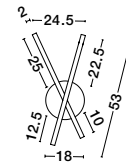

RESLIN . 9100202

Sandy Black Aluminium & Acrylic
LED 18 Watt 220 Volt
890Lm 3000K IP20
L: 53 W: 24.5 H: 5 cm