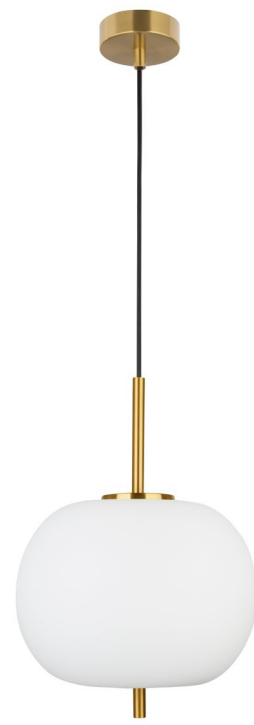

LATO . 9624061

Opal Glass
Antique Brass Metal
Black Fabric Wire
LED E27 1x12 Watt 230 Volt
IP20 Bulb Excluded
D: 30 H: 23 H₂: 120 cm