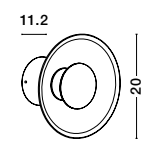

ESIL - 9118528

Clear Glass
Brass Gold Aluminium
LED 8 Watt 230 Volt
536Lm 3000K IP20
D: 20 W: 20 H: 11.2 cm