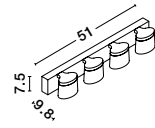

SABIA - 9122341

Chrome Aluminum & Acrylic
LED 20 Watt 220-240 Volt
1906Lm 3000K IP44
L: 51 W: 9.8 H: 7.5 cm