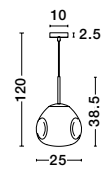

LAVA - 9190402
Chrome Metal
Handmade Chrome Glass
LED E27 1x12 Watt 230 Volt
IP20 Bulb Excluded
D: 25 H: 38.5 H₂: 120 cm