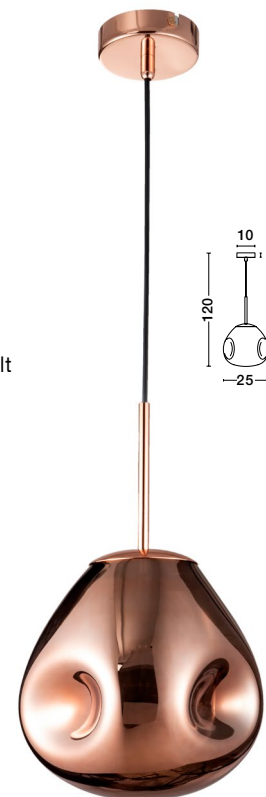

LAVA - 9190391
Copper Metal
Handmade Copper Glass
LED E27 1x12 Watt 230 Volt
IP20 Bulb Excluded
D: 22 H: 49.6 H₂: 120 cm

LAVA - 9190401
Copper Metal
Handmade Copper Glass
LED E27 1x12 Watt 230 Volt
IP20 Bulb Excluded
D: 25 H: 38.5 H₂: 120 cm