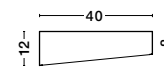

MAGGIO - 9111262

Sandy White Aluminium
Matt White Acrylic Diffuser
LED 30 Watt 230 Volt
2280Lm 3000K IP20
D: 40 H: 12 cm