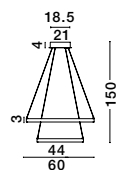

Adjustable

LEON - 9501430

Dimmable

Golden Leaf Aluminium & Acrylic Adjustable
LED 83 Watt 230 Volt
4980Lm 3000K IP20
L: 61 H: 150 cm

Adjustable

LEON - 8100281

Golden Leaf Aluminium & Acrylic Adjustable
LED 65 Watt 230 Volt
3900Lm 3000K IP20
D: 60 H: 150 cm