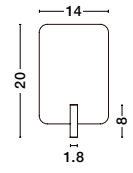

ZEN - 9018502

Sandy Black Steel & Aluminium
Switch On/Off - USB Charger
LED 5 Watt + 1x3 Watt
230 Volt 3000K
400Lm + 150Lm IP20
L: 14 W: 7.5 H: 20 cm