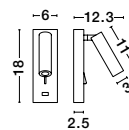

White Aluminium
Adjustable
Switch On/Off - USB Charger
LED Samsung 3 Watt
210Lm 3000K IP20
L: 6 W: 12.3 H: 18 cm

Rotating & Adjustable

USB CHARGER

FUSE - 9170102

Black Aluminium
Adjustable
Switch On/Off - USB Charger
LED Samsung 3 Watt
210Lm 3000K IP20
L: 6 W: 12.3 H: 18 cm