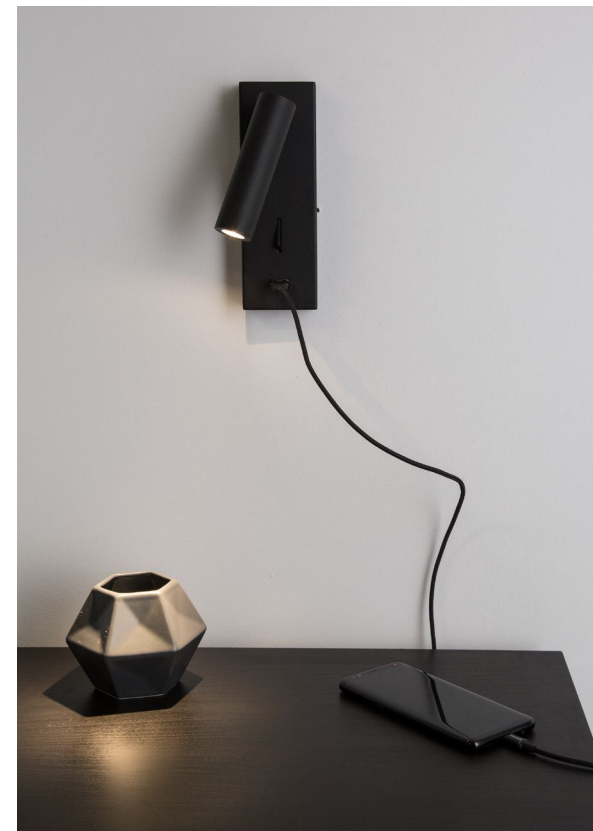

Rotating & Adjustable

USB CHARGER

ZEN - 9018501

Sandy White Steel & Aluminium
Switch On/Off - USB Charger
LED 5 Watt + 1x3 Watt
230 Volt 3000K
400Lm + 150Lm IP20
L: 14 W: 7.5 H: 20 cm

Rotating & Adjustable

USB CHARGER

ZEN - 9018502

Sandy Black Steel & Aluminium
Switch On/Off - USB Charger
LED 5 Watt + 1x3 Watt
230 Volt 3000K
400Lm + 150Lm IP20
L: 14 W: 7.5 H: 20 cm