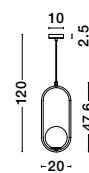

Opal Glass
Brass Gold Metal
LED G9 1x5 Watt 230 Volt
IP20 Bulb Excluded
L: 20 W: 15 H: 47.6 H₂: 120 cm

OBITAR . 9988171