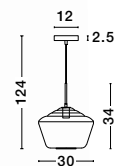

PRISMA - 9426733
Clear Glass
Gold Metal
LED E27 1x12 Watt 230 Volt
IP20 Bulb Excluded
D: 30 H: 34 H₂: 124 cm