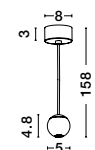

NOCCI - 9103211

White Aluminium
White Fabric Wire
LED 4.5 Watt 230 Volt
220Lm 3000K IP20
D: 5 H: 158 cm