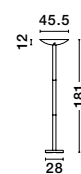

ROCCO - 9020302
Dimmable

Brass Gold Metal
& Acrylic
Matt White Glass
LED 30 Watt 230 Volt
2700Lm 3000K IP20
D: 45.5 H: 181 cm

LED WARM WHITE A++-A DRIVER INCL.