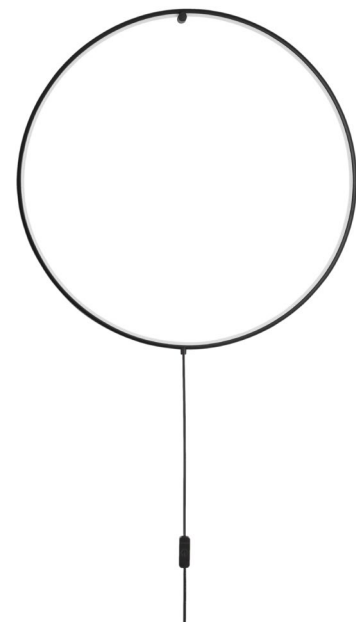

RING - 9108312

Dimmable

Sandy Black Aluminium
& Acrylic
Black Fabric Wire
LED 18 Watt 230 Volt
950Lm 3000K IP20
D: 45 W: 2 cm