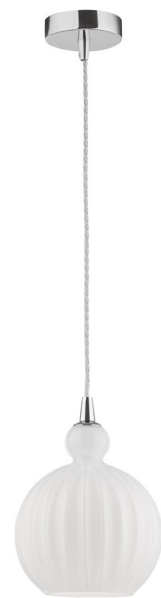

ODELL - 9190881

Chrome Aluminium
Opal Glass
LED E14 1x5 Watt 230 Volt
IP20 Bulb Excluded
D: 15 H: 20.4 H₂: 120 cm