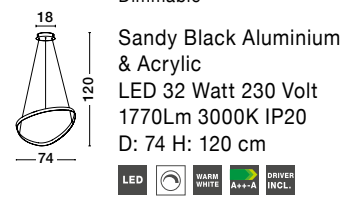

ARIES - 9357064

Dimmable

Sandy Black Aluminium
& Acrylic
LED 32 Watt 230 Volt
1770Lm 3000K IP20
D: 74 H: 120 cm