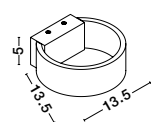

ENNA - 9102461

Sandy White Aluminum
& Acrylic
LED 6 Watt 220-240 Volt
444Lm 3000K IP20
L: 13.5 W: 13.5 H: 5 cm