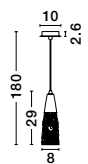

KOVAC - 9160191

Brushed Gold Steel & Clear Structured Glass
LED G9 1x5 Watt 230 Volt
IP20 Bulb Excluded
D: 29 H: 29 H₂: 180 cm