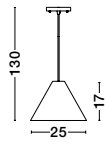

WERA - 9125061

Natural Wood
Dark Brown Fabric Cable
Solid Wood Canopy
LED E27 1x12 Watt 230 Volt
IP20 Bulb Excluded
D: 25 H: 17 H₂: 130 cm