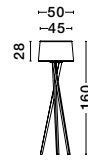

SALINO - 9145061
Ivory Fabric Shade
Brown Fabric Wire
Natural Wood
LED E27 1x12 Watt 230 Volt
IP20 Bulb Excluded
D: 50 H: 28 H_z: 160 cm