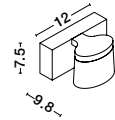

SABIA - 9122311

Chrome Aluminum
& Acrylic
LED 5 Watt 220-240 Volt
513Lm 3000K IP44
L: 12 W: 9.8 H: 7.5 cm