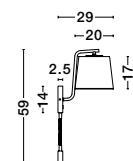

SAGE - 9129330

Black Aluminium
Black Fabric Shade
Switch On/Off
LED E27 1x12 Watt
LED 1x3 Watt 190Lm 220 Volt
Bulb Excluded IP20
D: 20 W: 29 H: 59 cm