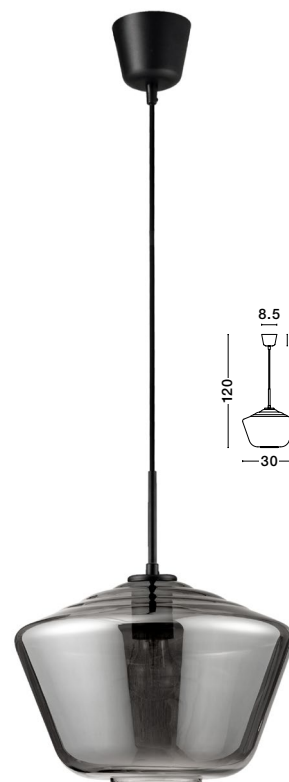

LAVA - 9190401
Copper Metal
Handmade Copper Glass
LED E27 1x12 Watt 230 Volt
IP20 Bulb Excluded
D: 25 H: 38.5 H₂: 120 cm

VEIRO - 9724101

Chrome Glass
Black Metal
Black Fabric Wire
LED E27 1x12 Watt 230 Volt
IP20 Bulb Excluded
D: 17 H: 28.5 H₂: 120 cm

VEIRO - 9724102

Chrome Glass
Black Metal
Black Fabric Wire
LED E27 1x12 Watt 230 Volt
IP20 Bulb Excluded
D: 23 H: 22 H₂: 120 cm

VEIRO - 9724141

Chrome Glass
Black Metal
Black Fabric Wire
LED E27 1x12 Watt 230 Volt
IP20 Bulb Excluded
D: 30 H: 21.8 H₂: 120 cm