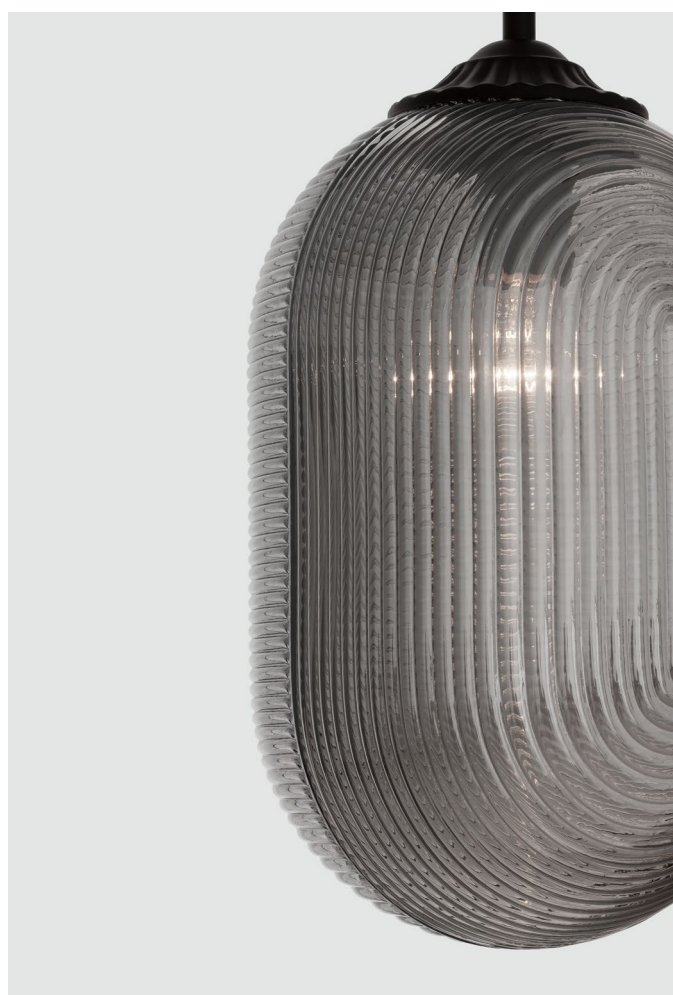

Champagne Glass
Brass Metal
LED E27 1x12 Watt 230 Volt
IP20 Bulb Excluded
D: 22.5 H1: 55.4 H2: 120 cm

Smoky Gray Glass
Matt Black Metal
LED E27 1x12 Watt 230 Volt
IP20 Bulb Excluded
D: 22.5 H1: 55.4 H2: 120 cm

Opal Glass
Brass Metal
LED E27 1x12 Watt 230 Volt
IP20 Bulb Excluded
D: 22.5 H1: 55.4 H2: 120 cm