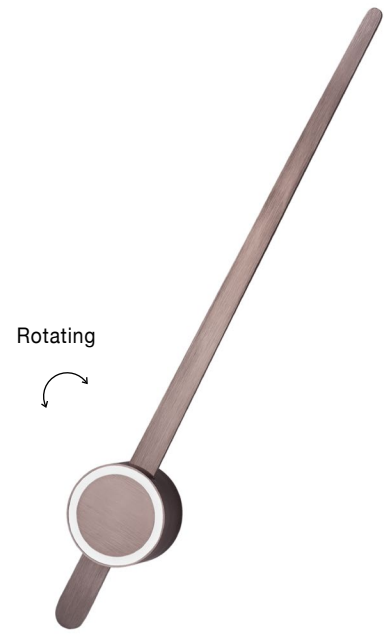

Rotating

KEDO - 9190618

Brushed Coffee Aluminium
& Acrylic
LED 18 Watt 230 Volt
750Lm 3000K IP20
L: 80 W: 12 H: 6.6 cm