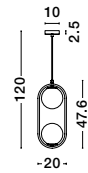

Opal Glass
Brass Gold Metal
LED G9 2x5 Watt 230 Volt
IP20 Bulb Excluded
L: 20 W: 15 H: 47.6 H₂: 120 cm

OBITAR . 9988169