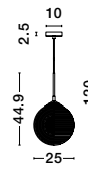

ATHENA - 9191210

Smoky Gray Glass
Matt Black Metal
LED E27 1x12 Watt 230 Volt
IP20 Bulb Excluded
D: 25 H: 120 cm

ATHENA - 9191211

Champagne Glass
Brass Metal
LED E27 1x12 Watt 230 Volt
IP20 Bulb Excluded
D: 25 H: 120 cm