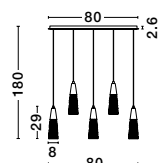

KOVAC - 9160195

Brushed Gold Steel & Clear Structured Glass
LED G9 5x5 Watt 230 Volt
IP20 Bulb Excluded
L: 80 W: 10 H: 180 cm