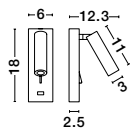

FUSE - 9170101

White Aluminium
Adjustable
Switch On/Off - USB Charger
LED Samsung 3 Watt
210Lm 3000K IP20
L: 6 W: 12.3 H: 18 cm