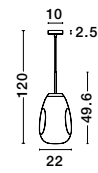

LAVA - 9190393
Gold Metal
Handmade Gold Glass
LED E27 1x12 Watt 230 Volt
IP20 Bulb Excluded
D: 22.5 H: 49.6 H₂: 120 cm

LAVA - 9190403
Gold Metal
Handmade Gold Glass
LED E27 1x12 Watt 230 Volt
IP20 Bulb Excluded
D: 25 H: 38.5 H₂: 120 cm

LAVA - 9190391
Copper Metal
Handmade Copper Glass
LED E27 1x12 Watt 230 Volt
IP20 Bulb Excluded
D: 22 H: 49.6 H₂: 120 cm

LAVA - 9190401
Copper Metal
Handmade Copper Glass
LED E27 1x12 Watt 230 Volt
IP20 Bulb Excluded
D: 25 H: 38.5 H₂: 120 cm