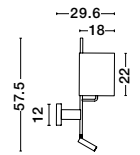

YAMA - 9180512

Black Fabric Shade
& Black Aluminium
Adjustable - Switch On/Off
LED Samsung 3 Watt
210Lm 3000K
LED E27 1x12 Watt 230Volt
IP20 Bulb Excluded
L: 18 W: 29.6 H: 57.5 cm