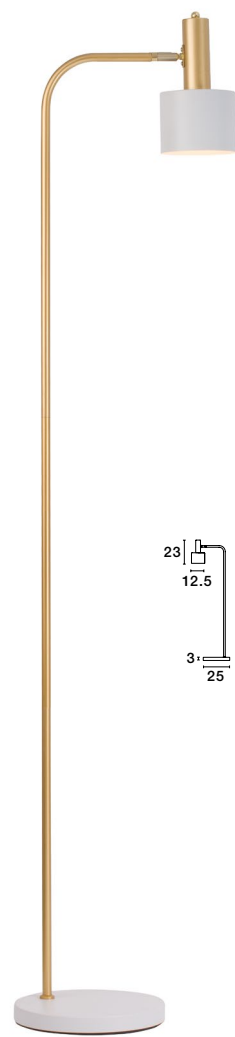

PAZ - 9426653

Gold Metal
White Metal Shade
White Base
LED E27 1x12 Watt 230 Volt
IP20 Bulb Excluded
D: 12.5 H: 165 cm

PAZ - 9426652

Gold Metal
Mint Metal Shade
White Base
LED E27 1x12 Watt 230 Volt
IP20 Bulb Excluded
D: 12.5 H: 60 cm

PAZ - 9426651

Gold Metal
White Metal Shade
White Base
LED E27 1x12 Watt 230 Volt
IP20 Bulb Excluded
D: 12.5 H: 60 cm