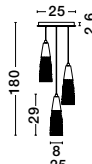

KOVAC - 9160193

Brushed Gold Steel & Clear Structured Glass
LED G9 3x5 Watt 230 Volt
IP20 Bulb Excluded
D: 25 H: 180 cm