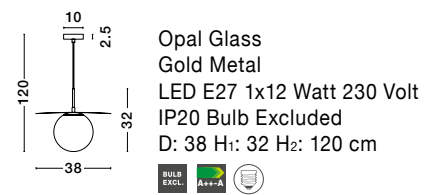

OBBIT . 9988381

Opal Glass
Gold Metal
LED E27 1x12 Watt 230 Volt
IP20 Bulb Excluded
D: 38 H: 32 Hz: 120 cm