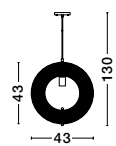

Natural Wood
Brown Fabric Cable
LED E27 1x12 Watt 230 Volt
IP20 Bulb Excluded
D: 43 H1: 43 H2: 130 cm

SOHO - 9138061