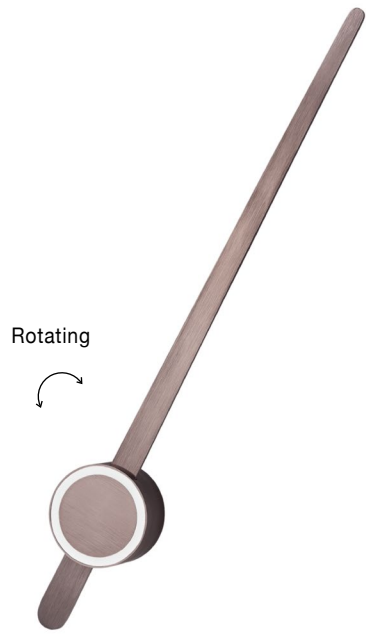

Rotating

KEDO - 9190618

Brushed Coffee Aluminium
& Acrylic
LED 18 Watt 230 Volt
750Lm 3000K IP20
L: 80 W: 12 H: 6.6 cm

Rotating

KEDO - 9190718

Brushed Coffee Aluminium
& Acrylic
LED 18 Watt 230 Volt
750Lm 3000K IP20
L: 100 W: 12 H: 7.6 cm