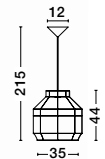

MIA - 9858659
Natural Ratan
Black Fabric Wire & Base
LED E27 1x12 Watt 230 Volt
IP20 Bulb Excluded
D: 35 H: 44 H_z: 215 cm