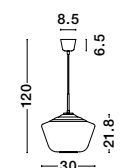

VEIRO - 9724141

Chrome Glass
Black Metal
Black Fabric Wire
LED E27 1x12 Watt 230 Volt
IP20 Bulb Excluded
D: 30 H: 21.8 H₂: 120 cm