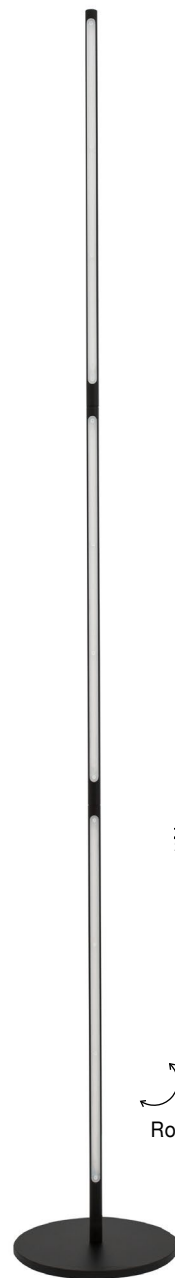

HANDY - 9183251
Sandy Black Aluminium
& Acrylic
Rotating - Switch On/Off
LED Samsung 25 Watt 230 Volt
2600Lm 3000K IP20
D: 2 H: 171 cm