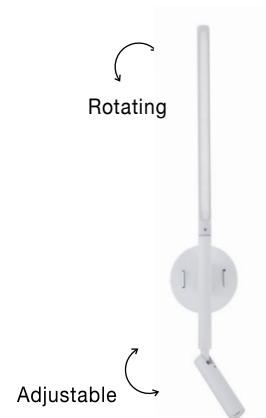

Rotating & Adjustable

HANDY - 9182811
 Sandy Black Aluminium & Acrylic
 Adjustable/Rotating - Switch On/Off
 LED Samsung 230 Volt 3000K
 Backlight 6 Watt 310Lm
 Reader 3 Watt 210Lm IP20
 L: 2 W: 13.65 H: 55 cm