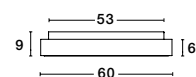

RANDO THIN - 9353854

Dimmable

Brushed Gold Aluminium
& Acrylic
LED 50 Watt 230 Volt
3250Lm 3000K IP20
D: 60 H: 9 cm