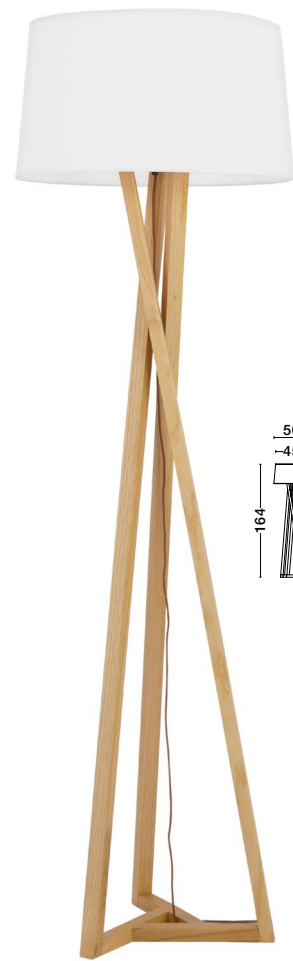

LED WARM WHITE A++-A DRIVER INCL.

SALINO - 9145071
Ivory Fabric Shade
Soild Ash Wood
Natural Wood
LED E27 1x12 Watt 230 Volt
IP20 Bulb Excluded
D: 50 H: 28 H_z: 164 cm

SALINO - 9145061
Ivory Fabric Shade
Brown Fabric Wire
Natural Wood
LED E27 1x12 Watt 230 Volt
IP20 Bulb Excluded
D: 50 H: 28 H_z: 160 cm