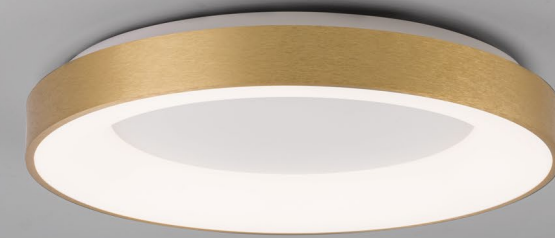

RANDO THIN - 9353852

Dimmable

Sandy White Aluminium
& Acrylic
LED 50 Watt 230 Volt
3250Lm 3000K IP20
D: 60 H: 9 cm

RANDO THIN - 9353850

Dimmable

Sandy White Aluminium
& Acrylic
LED 50 Watt 230 Volt
3250Lm 4000K IP20
D: 60 H: 9 cm

RANDO THIN - 9353853

Dimmable

Sandy Black Aluminium
& Acrylic
LED 50 Watt 230 Volt
3250Lm 3000K IP20
D: 60 H: 9 cm

RANDO THIN - 9353851

Dimmable

Sandy Black Aluminium
& Acrylic
LED 50 Watt 230 Volt
3250Lm 4000K IP20
D: 60 H: 9 cm

RANDO THIN - 9353856

Dimmable

Brushed Silver Aluminium
& Acrylic
LED 50 Watt 230 Volt
3250Lm 3000K IP20
D: 60 H: 9 cm

RANDO THIN - 9353855

Dimmable

Brushed Coffee Aluminium
& Acrylic
LED 50 Watt 230 Volt
3250Lm 3000K IP20
D: 60 H: 9 cm

RANDO THIN - 9353854

Dimmable

Brushed Gold Aluminium
& Acrylic
LED 50 Watt 230 Volt
3250Lm 3000K IP20
D: 60 H: 9 cm