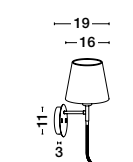

NIA - 9182372

Black Metal
Black Fabric Shade
Switch On/Off
LED 3 Watt 3000K 180Lm
LED E14 1x5 Watt 230 Volt
IP20 Bulb Excluded
L: 19 W: 16 H: 30 cm