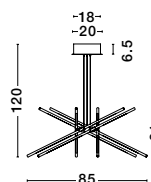

Rotating & Adjustable

RACCIO - 9180783
Dimmable

Black Metal & Acrylic
LED 56 Watt 230 Volt
4200Lm 3000K IP20
D: 85 H: 120 cm
Included Remote Control

Rotating & Adjustable

RACCIO - 9180780
Dimmable

Black Metal & Acrylic
LED 40 Watt 230 Volt
2800Lm 3000K IP20
L: 84 W: 80 H: 81 cm