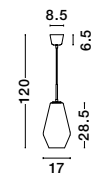

VEIRO - 9724101

Chrome Glass
Black Metal
Black Fabric Wire
LED E27 1x12 Watt 230 Volt
IP20 Bulb Excluded
D: 17 H: 28.5 H₂: 120 cm