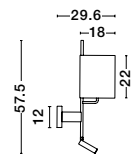

YAMA - 9180511

White Fabric Shade
& White Aluminium
Adjustable - Switch On/Off
LED Samsung 3 Watt
210Lm 3000K
LED E27 1x12 Watt 230Volt
IP20 Bulb Excluded
L: 18 W: 29.6 H: 57.5 cm