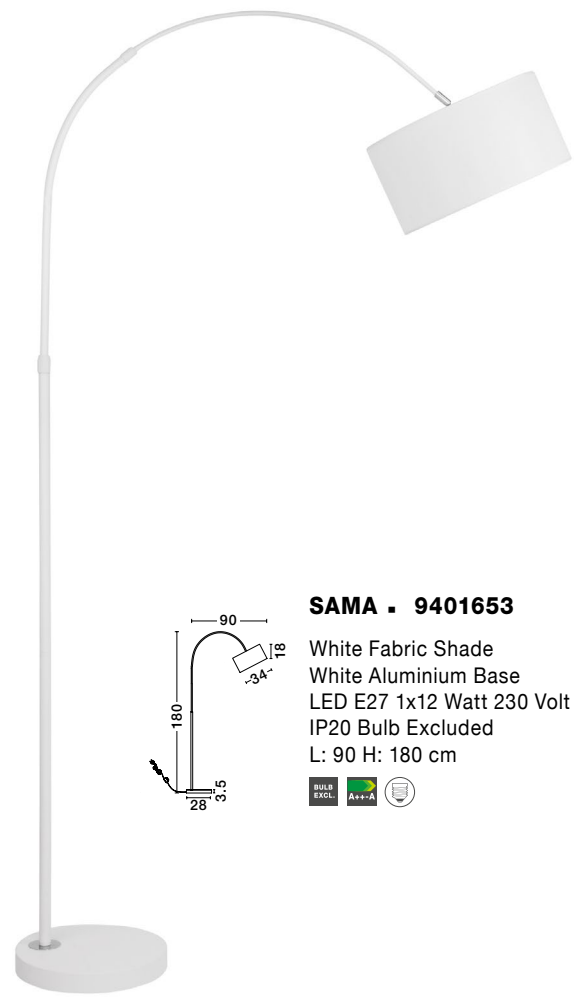

LED WARM WHITE A++-A DRIVER INCL.

SALINO - 9145071
Ivory Fabric Shade
Soild Ash Wood
Natural Wood
LED E27 1x12 Watt 230 Volt
IP20 Bulb Excluded
D: 50 H: 28 H_z: 164 cm

SALINO - 9145061
Ivory Fabric Shade
Brown Fabric Wire
Natural Wood
LED E27 1x12 Watt 230 Volt
IP20 Bulb Excluded
D: 50 H: 28 H_z: 160 cm