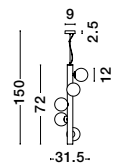

JAKLIN • 9724582

Opal Glass
Antique Brass Metal
Gold Fabric Wire
LED G9 5x5 Watt 230 Volt
IP20 Bulb Excluded
D: 31.5 H: 72 H2: 150 cm