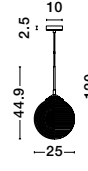

ATHENA - 9191210

Smoky Gray Glass
Matt Black Metal
LED E27 1x12 Watt 230 Volt
IP20 Bulb Excluded
D: 25 H: 120 cm

ATHENA - 9191211

Champagne Glass
Brass Metal
LED E27 1x12 Watt 230 Volt
IP20 Bulb Excluded
D: 25 H: 120 cm