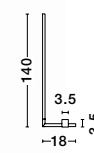

Rotating & Adjustable

HANDY - 9182811
 Sandy Black Aluminium & Acrylic
 Adjustable/Rotating - Switch On/Off
 LED Samsung 230 Volt 3000K
 Backlight 6 Watt 310Lm
 Reader 3 Watt 210Lm IP20
 L: 2 W: 13.65 H: 55 cm