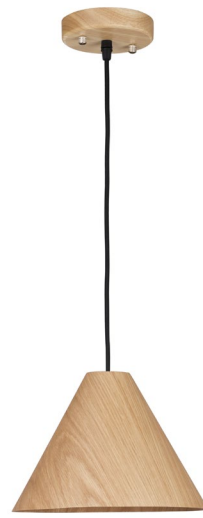

WERA - 9125061

Natural Wood
Dark Brown Fabric Cable
Solid Wood Canopy
LED E27 1x12 Watt 230 Volt
IP20 Bulb Excluded
D: 25 H: 17 H₂: 130 cm