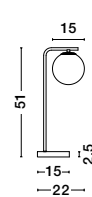

PAZ - 9426654

Gold Metal
Mint Metal Shade
White Base
LED E27 1x12 Watt 230 Volt
IP20 Bulb Excluded
D: 12.5 H: 165 cm

ALVAREZ - 9136702

Satin Gold Metal
& Black Marble
White Opal Glass
LED E27 1x12 Watt 230 Volt
Bulb Excluded IP20
L: 31 W: 25 H: 140 cm