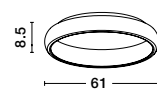

ALBI - 8105617

Dimmable

Sandy Gray Aluminium
& Acrylic
LED 50 Watt 230 Volt
3250Lm 3000K IP20
D: 61 H: 8.5 cm