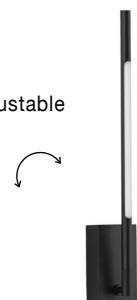

Rotating & Adjustable