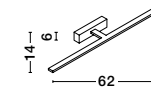

MONDRIAN - 9053202

Sandy Black Aluminium
& Acrylic
LED 20 Watt 220-240 Volt
1615Lm 3000K IP44
L: 62 W: 14 H: 6 cm