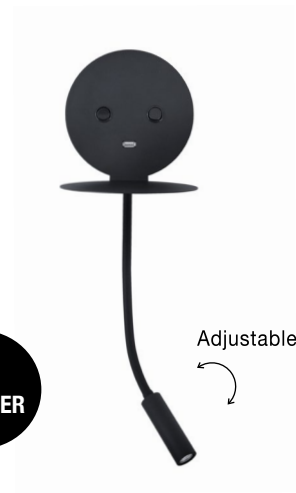

USB CHARGER

Adjustable

USB CHARGER

Adjustable

ECLIP - 9173281

White Aluminium
Adjustable Switch On/Off
USB Charger
LED Samsung 230 Volt 3000K
Backlight 6 Watt 310Lm
Reader 3 Watt 210Lm IP20
L: 15 W: 19.5 H: 50 cm