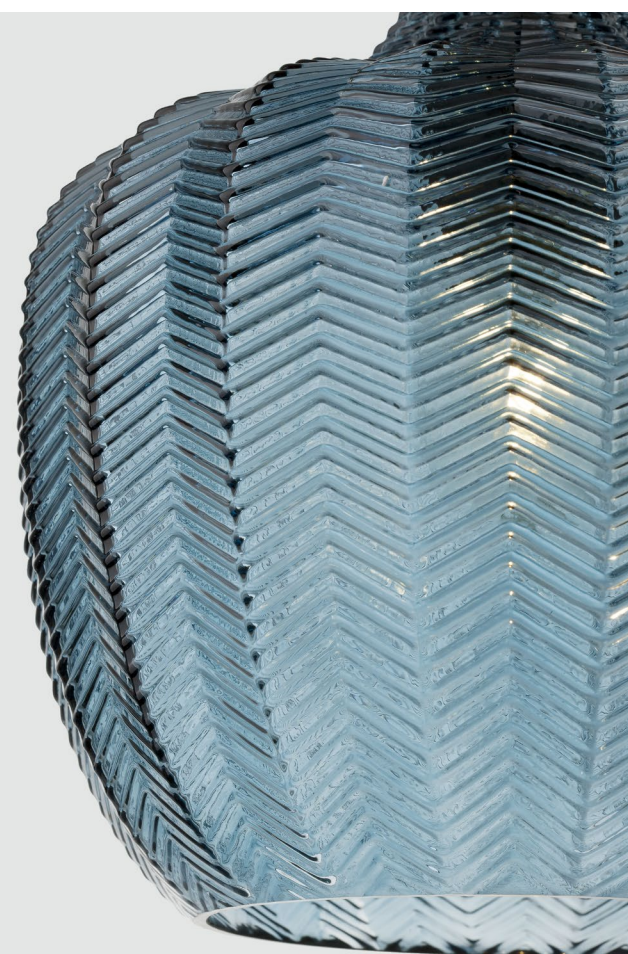

LONI - 9191242
Matt Black Metal
Smoky Gray Glass
LED E27 1x12 Watt 230 Volt
IP20 Bulb Excluded
D: 24 H: 32 H₂: 120 cm