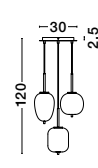

Opal Glass
Antique Brass Metal
Black Fabric Wire
LED E14 3x5 Watt 230 Volt
IP20 Bulb Excluded
D: 30 H: 120 cm