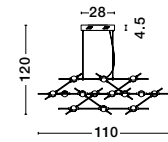

Gold Metal & Acrylic
LED 14 x 2.4 Watt 230 Volt
2352Lm 3000K IP20
L: 110 W: 34.5 H: 34.5 cm
Included Remote Control