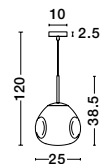

LAVA - 9190391
Copper Metal
Handmade Copper Glass
LED E27 1x12 Watt 230 Volt
IP20 Bulb Excluded
D: 22 H: 49.6 H₂: 120 cm

LAVA - 9190401
Copper Metal
Handmade Copper Glass
LED E27 1x12 Watt 230 Volt
IP20 Bulb Excluded
D: 25 H: 38.5 H₂: 120 cm