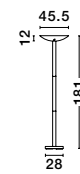

ROCCO - 9020301
Dimmable

Satin Nickel Metal
& Acrylic
Matt White Glass
LED 30 Watt 230 Volt
2700Lm 3000K IP20
D: 45.5 H: 181 cm

LED WARM WHITE A++-A DRIVER INCL.