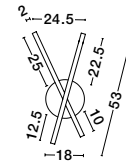

RESLIN . 9100201

Sandy White Aluminium & Acrylic
LED 18 Watt 220 Volt
890Lm 3000K IP20
L: 53 W: 24.5 H: 5 cm