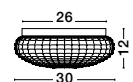

CLAM - 9738254

Smoke Chrome Glass
White Metal
LED E27 2x12 Watt 230 Volt
IP44 Bulb Excluded
D: 30 H: 12 cm