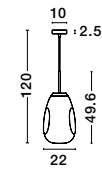

LAVA - 9190392
Chrome Metal
Handmade Chrome Glass
LED E27 1x12 Watt 230 Volt
IP20 Bulb Excluded
D: 22 H: 49.6 H₂: 120 cm