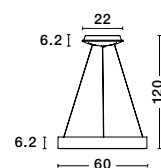

RANDO THIN - 9453455
Dimmable
Brushed Coffee Aluminium
& Acrylic
LED 50 Watt 230 Volt
3250Lm 3000K IP20
D: 60 H: 120 cm

RANDO THIN - 9453456
Dimmable
Brushed Silver Aluminium
& Acrylic
LED 50 Watt 230 Volt
3250Lm 3000K IP20
D: 60 H: 120 cm