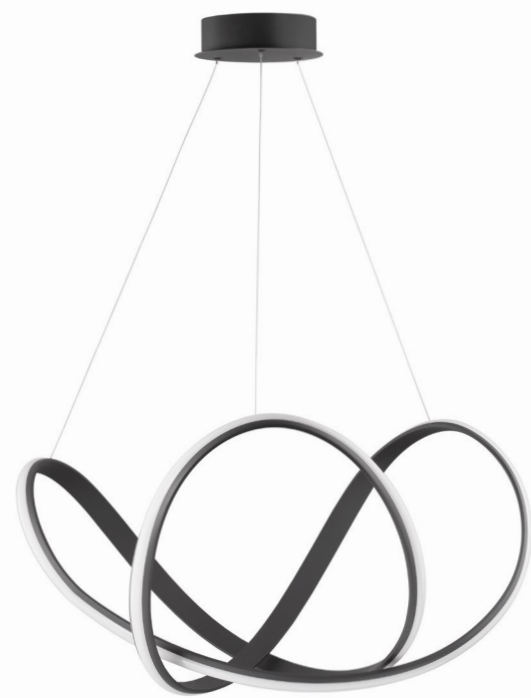

APUS - 9348051
Dimmable
Sandy Black Aluminium
& Acrylic
LED 50 Watt 230 Volt
2158Lm 3000K IP20
D: 70 H: 120 cm

LED WARM WHITE A++ A DRIVER INCL.