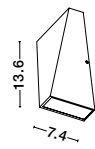

. IP54

MILEY - 9202262

Sandy Black Aluminium & Glass
LED 6 Watt 230 Volt
397Lm 3000K IP54
Light Up & Down
L: 7.4 W: 7.4 H: 13.6 cm

MILEY - 9202261

Sandy White Aluminium & Glass
LED 6 Watt 230Volt
397Lm 3000K IP54
Light Up & Down
L: 7.4 W: 7.4 H: 13.6 cm