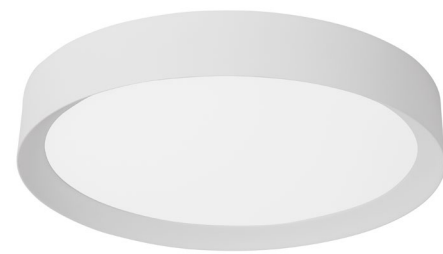

EBEN - 9001492

Sandy White Aluminium
Matt White Acrylic Diffuser
LED 24 Watt 230 Volt
1380Lm 3000K IP20
D: 40 H: 6 cm

EBEN - 9001491

Sandy Black Aluminium
Matt White Acrylic Diffuser
LED 24 Watt 230 Volt
1380Lm 3000K IP20
D: 40 H: 6 cm