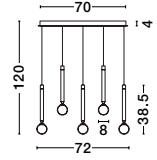

CAYO - 9157910

Opal Glass & Acrylic
Brass & Black Aluminium
LED 50 Watt 230 Volt
2400Lm 3000K IP20
L: 72 W: 20 H: 120 cm