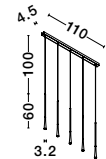

GOCCIO - 9504001

Black Aluminium & Steel
Black Fabric Wire
LED 5x7 Watt 230 Volt
1065Lm 3000K IP20
L: 110 W: 4.5 H: 60 Hz: 160 cm