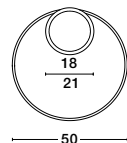

FULINE • 9348071
Dimmable

Gold Leaf Aluminium
& Acrylic
LED 32 Watt 230 Volt
2320Lm 3000K IP20
D: 50 H: 5 cm