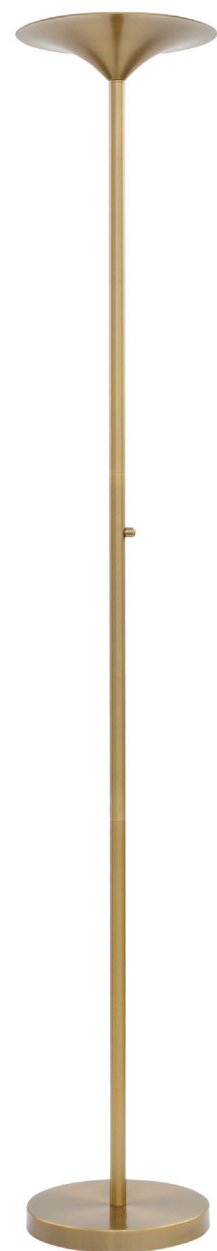

ROCCO - 9020104
Dimmable