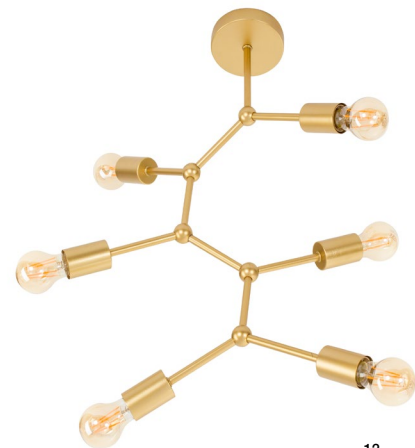

CALISTO - 9404076
Brass Metal
LED E27 6x12 Watt 230 Volt
IP20 Bulb Excluded
D: 60 H: 84 cm