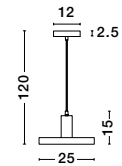

GARNI - 9417053
Black Metal Outside
Gold Inside
Black PVC Wire
LED E27 1x12 Watt 230 Volt
IP20 Bulb Excluded
D: 25 H: 15 H₂: 120 cm