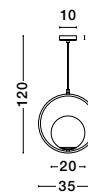

Opal Glass
Brass Gold Metal
LED E27 1x12 Watt 230 Volt
IP20 Bulb Excluded
L: 35 W: 20 H: 37.6 H₂: 120 cm