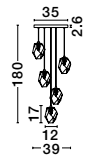

ICE - 9160235

Gradient White Colour
Glass & White Metal
LED G9 5x5 Watt 230 Volt
IP20 Bulb Excluded
D: 39 H: 180 cm