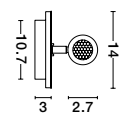

DONA - 9081351

Sandy White Aluminium
LED Cree 3 Watt 230 Volt
Switch On/Off
180Lm 3000K IP20
L: 14.5 W: 9 H: 6 cm

Rotating & Adjustable

DONA - 9081352

Sandy Black Aluminium
LED Cree 3 Watt 230 Volt
Switch On/Off
180Lm 3000K IP20
L: 14.5 W: 9 H: 6 cm

Rotating & Adjustable

PENOR - 9081221

Sandy White
Aluminium & Acrylic
Switch On/Off
LED Cree 9 Watt 230 Volt
780Lm 3000K IP20
D: 14 W: 5.7 H: 14 cm

Rotating & Adjustable

PENOR - 9081222

Sandy Black Steel
& Aluminium Acrylic
Switch On/Off
LED Cree 9 Watt 230 Volt
780Lm 3000K IP20
L: 14 W: 5.7 H: 14 cm

Rotating & Adjustable