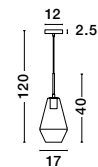

PRISMA - 9426732
Gold Metal
Clear Glass
LED E27 1x12 Watt 230 Volt
IP20 Bulb Excluded
D: 17 H: 40 H₂: 120 cm