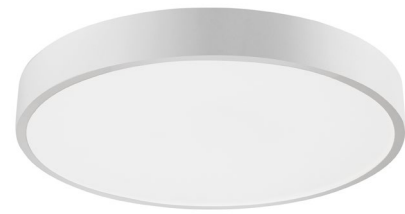

MAGGIO - 9111361

Sandy Black Aluminium
Matt White Acrylic Diffuser
LED 60 Watt 230 Volt
4280Lm 3000K IP20
D: 50 H: 12 cm

MAGGIO - 9111362

Sandy White Aluminium
Matt White Acrylic Diffuser
LED 60 Watt 230 Volt
4280Lm 3000K IP20
D: 50 H: 12 cm