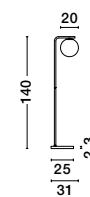

ALVAREZ - 9136702

Satin Gold Metal
& Black Marble
White Opal Glass
LED E27 1x12 Watt 230 Volt
Bulb Excluded IP20
L: 31 W: 25 H: 140 cm