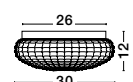

CLAM - 9738255

Clear Glass
White Metal
LED E27 2x12 Watt 230 Volt
IP44 Bulb Excluded
D: 30 H: 12 cm