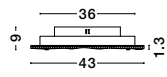

RANDO THIN - 9353854

Dimmable

Brushed Gold Aluminium
& Acrylic
LED 50 Watt 230 Volt
3250Lm 3000K IP20
D: 60 H: 9 cm

WING - 9624221

White Metal & Glass
LED 30 Watt 230 Volt
1800Lm 3000K IP20
D: 43 H: 9 cm

WING - 9624222