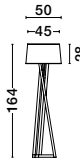

SALINO - 9145071
Ivory Fabric Shade
Soild Ash Wood
Natural Wood
LED E27 1x12 Watt 230 Volt
IP20 Bulb Excluded
D: 50 H: 28 H_z: 164 cm