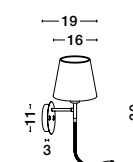

NIA - 9182371

White Metal
White Fabric Shade
Switch On/Off
LED 3 Watt 3000K 180Lm
LED E14 1x5 Watt 230 Volt
IP20 Bulb Excluded
L: 19 W: 16 H: 30 cm