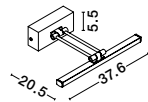

MARNELL - 9117301

Antique Brass Metal & Acrylic
LED 12 Watt 230 Volt
801Lm 3000K IP20
L: 37.6 W: 20.5 H: 5.5 cm