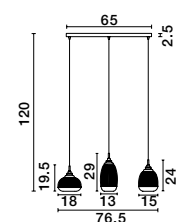

MOND - 9731216

Satin Gold Metal
Clear Glass
LED E14 3x5 Watt 230 Volt
IP20 Bulb Excluded
L: 76.5 W: 18 H: 120 cm