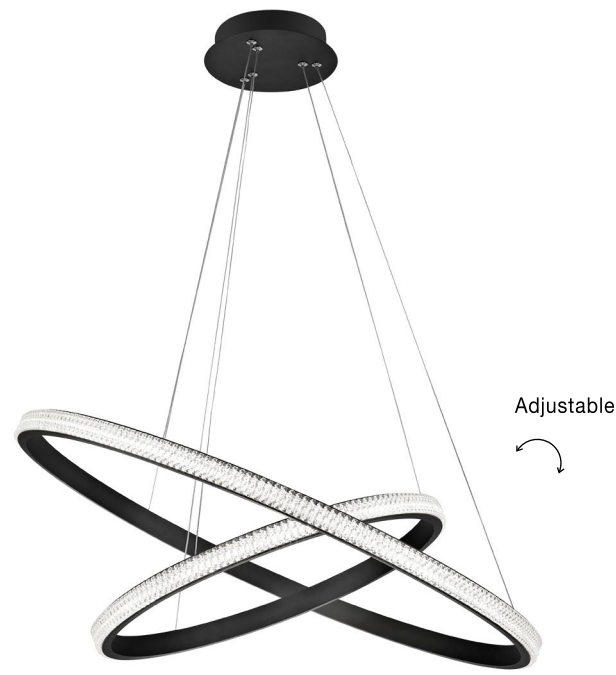

NAGER - 9481092

Dimmable
Sandy Black Aluminium
& Acrylic
LED 45 Watt 230 Volt
2737Lm 3000K IP20
D1: 67 D2: 47.5 H: 120 cm