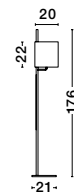

YAMA - 9180521

White Fabric Shade
& White Aluminium
Switch On/Off
LED E27 1x12 Watt 230Volt
IP20 Bulb Excluded
L: 20 H: 22 H₂: 176 cm

YAMA - 9180522

Black Fabric Shade
& Black Aluminium
Switch On/Off
LED E27 1x12 Watt 230Volt
IP20 Bulb Excluded
L: 20 H: 22 H₂: 176 cm