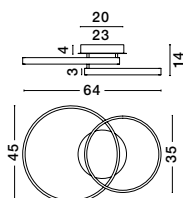

LEON - 8100282

Golden Leaf Aluminium & Acrylic
LED 44 Watt 230 Volt
2650Lm 3000K IP20
L: 64 W: 45 H: 14 cm

LEON - 9512110

Golden Leaf Aluminium & Acrylic
LED 28 Watt 230 Volt
1700Lm 3000K IP20
D: 29 H: 143 cm