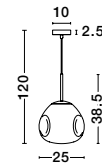

LAVA - 9190393
Gold Metal
Handmade Gold Glass
LED E27 1x12 Watt 230 Volt
IP20 Bulb Excluded
D: 22.5 H: 49.6 H₂: 120 cm

LAVA - 9190403
Gold Metal
Handmade Gold Glass
LED E27 1x12 Watt 230 Volt
IP20 Bulb Excluded
D: 25 H: 38.5 H₂: 120 cm