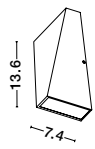

. IP54

MILEY - 9202262

Sandy Black Aluminium & Glass
LED 6 Watt 230 Volt
397Lm 3000K IP54
Light Up & Down
L: 7.4 W: 7.4 H: 13.6 cm

MILEY - 9202261

Sandy White Aluminium & Glass
LED 6 Watt 230Volt
397Lm 3000K IP54
Light Up & Down
L: 7.4 W: 7.4 H: 13.6 cm