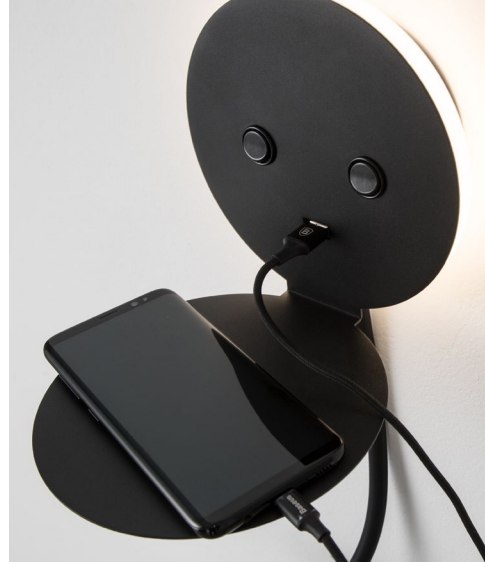

USB CHARGER

Adjustable

USB CHARGER

Adjustable

ECLIP - 9173281

White Aluminium
Adjustable Switch On/Off
USB Charger
LED Samsung 230 Volt 3000K
Backlight 6 Watt 310Lm
Reader 3 Watt 210Lm IP20
L: 15 W: 19.5 H: 50 cm

ECLIP - 9173282

Black Aluminium
Adjustable Switch On/Off
USB Charger
LED Samsung 230 Volt 3000K
Backlight 6 Watt 310Lm
Reader 3 Watt 210Lm IP20
L: 15 W: 19.5 H: 50 cm

WIRELESS FAST CHARGE

ROOM - 9183311

White Aluminium & Opan Glass
Switch On/Off
LED Samsung 6 Watt 230 Volt
360Lm 3000K IP20
L: 32.2 W: 12 H: 17.8 cm