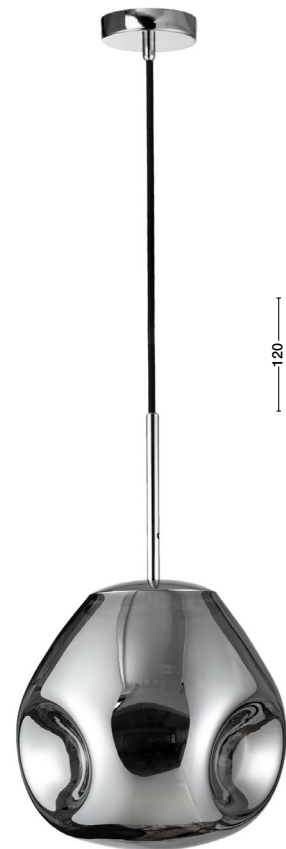

LAVA - 9190392
Chrome Metal
Handmade Chrome Glass
LED E27 1x12 Watt 230 Volt
IP20 Bulb Excluded
D: 22 H: 49.6 H₂: 120 cm

LAVA - 9190402
Chrome Metal
Handmade Chrome Glass
LED E27 1x12 Watt 230 Volt
IP20 Bulb Excluded
D: 25 H: 38.5 H₂: 120 cm