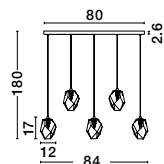

ICE - 9260235

Gradient White Colour
Glass & White Metal
LED G9 5x5 Watt 230 Volt
IP20 Bulb Excluded
L: 84 W: 12 H: 180 cm