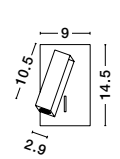

DONA - 9081352

Sandy Black Aluminium
LED Cree 3 Watt 230 Volt
Switch On/Off
180Lm 3000K IP20
L: 14.5 W: 9 H: 6 cm

Rotating & Adjustable