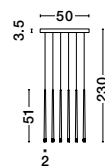

GIONO - 9601012

Sandy Black Aluminium & Acrylic
LED 12x3 Watt 230 Volt
2280Lm 3000K IP20
D: 50 H₁: 51 H₂: 230 cm