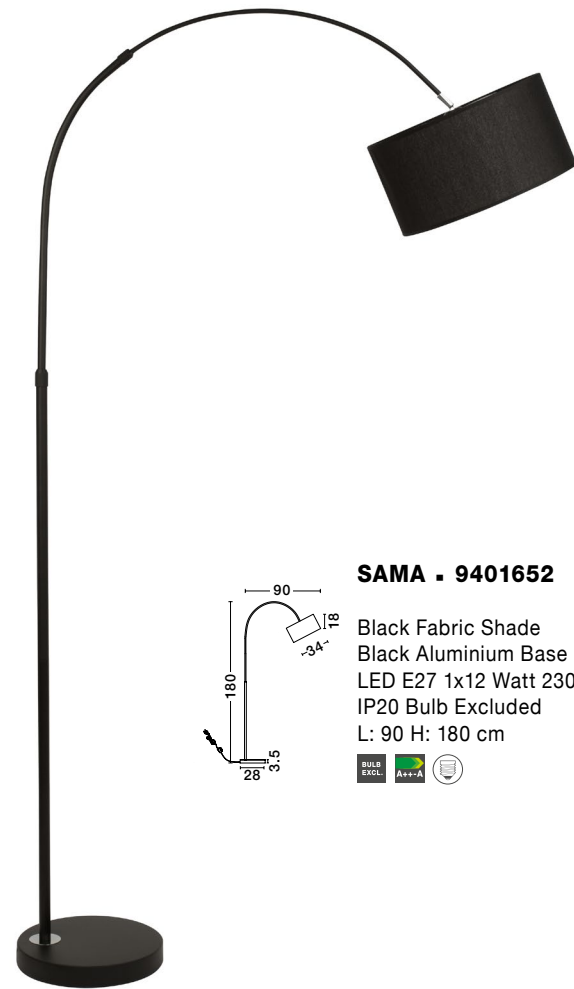

SAMA - 9401652
Black Fabric Shade
Black Aluminium Base
LED E27 1x12 Watt 230 Volt
IP20 Bulb Excluded
L: 90 H: 180 cm