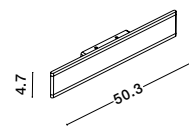

LINE . 9115912

Sandy White Aluminium & Acrylic
LED 2x12 Watt 230 Volt
1823Lm 3000K IP20
L: 50.3 W: 8 H: 4.7 cm