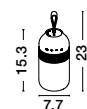

MAYA - 9180321
Dimmable

Black & White
ABS & Iron
Silicone Rubber
LED 1.5 Watt
30Lm 3000K IP20
D: 7.7 H: 15-23 cm