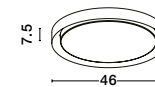

TROY - 9053592

Dimmable

Metal & Acrylic Diffuser
Matt Black Outside
Matt White Inside
LED 40 Watt 230 Volt
2200Lm 3000K IP20
D: 46 H: 7.5 cm