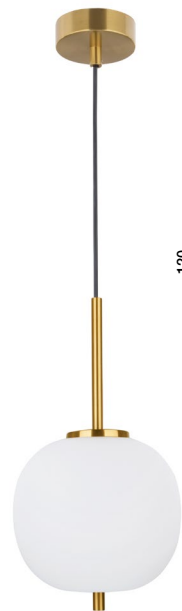

LATO . 9624064