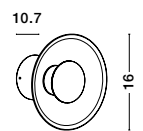

ESIL - 9118514

Clear Glass
Brass Gold Aluminium
LED 4 Watt 230 Volt
245Lm 3000K IP20
D: 16 W: 16 H: 10.7 cm