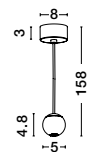

NOCCI - 9103212

Black Aluminium
Black Fabric Wire
LED 4.5 Watt 230 Volt
220Lm 3000K IP20
D: 5 H: 158 cm