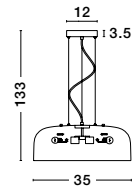

PERLETO - 926812

Metal & Acrylic Diffuser
Gold Leaf Outside
Matt White Inside
LED E27 2x10 Watt 230 Volt
IP20 Bulb Excluded
D: 35 H1: 15 H2:133 cm