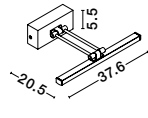

USB
CHARGER

Rotating &
Adjustable

USB
CHARGER

VIDA - 9533521

Sandy Black Metal
Adjustable - Switch On/Off
USB Charger
LED Cree 230 Volt 3000K
Backlight 5 Watt 350Lm
Reader 1x3 Watt 210Lm IP20
L: 35 W: 10 H: 8 cm