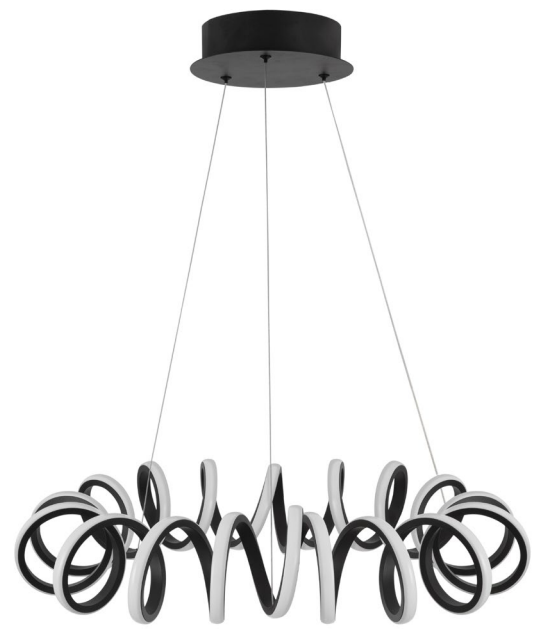

ZINIA • 9817461

Sandy Black Aluminium & Silicone
LED 45 Watt 230 Volt
3375Lm 3000K IP20
D: 60 H: 150 cm