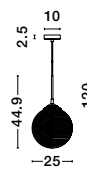

ATHENA - 9191210

Smoky Gray Glass
Matt Black Metal
LED E27 1x12 Watt 230 Volt
IP20 Bulb Excluded
D: 25 H: 120 cm

ATHENA - 9191211

Champagne Glass
Brass Metal
LED E27 1x12 Watt 230 Volt
IP20 Bulb Excluded
D: 25 H: 120 cm