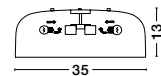

PERLETO - 926811

Metal & Acrylic Diffuser
Gold Leaf Outside
Matt White Inside
LED E27 2x10 Watt 230 Volt
IP20 Bulb Excluded
D: 35 H: 13 cm