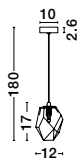

ICE - 9160231

Gradient White Colour
Glass & White Metal
LED G9 1x5 Watt 230 Volt
IP20 Bulb Excluded
D: 12 H: 17 H₂: 180 cm