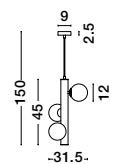

LATO . 9624068

Opal Glass
Antique Brass Metal
Black Fabric Wire
LED E14 3x5 Watt 230 Volt
IP20 Bulb Excluded
D: 30 H: 120 cm

JAKLIN • 9724581

Opal Glass
 Antique Brass Metal
 Gold Fabric Wire
 LED G9 3x5 Watt 230 Volt
 IP20 Bulb Excluded
 D: 31.5 H: 45 H2: 150 cm