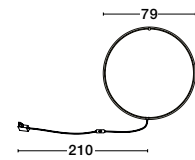

RING - 9108311

Dimmable

Sandy Black Aluminium
& Acrylic
Black Fabric Wire
LED 28 Watt 230 Volt
1445Lm 3000K IP20
D: 79 W: 2 cm