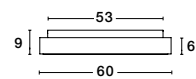

RANDO THIN - 9353856

Dimmable

Brushed Silver Aluminium
& Acrylic
LED 50 Watt 230 Volt
3250Lm 3000K IP20
D: 60 H: 9 cm

RANDO THIN - 9353855

Dimmable

Brushed Coffee Aluminium
& Acrylic
LED 50 Watt 230 Volt
3250Lm 3000K IP20
D: 60 H: 9 cm