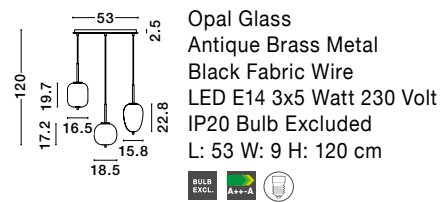

LATO . 9624067

Opal Glass
Antique Brass Metal
Black Fabric Wire
LED E14 3x5 Watt 230 Volt
IP20 Bulb Excluded
L: 53 W: 9 H: 120 cm