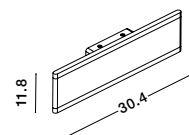

LINE . 9115908

Sandy White Aluminium & Acrylic
LED 2x8 Watt 230 Volt
1056Lm 3000K IP20
L: 30.4 W: 11.8 H: 11.8 cm