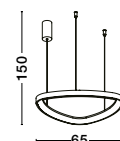

Coffee Brown Aluminium
& Acrylic
LED 48 Watt 230 Volt
2400Lm 3000K IP20
D: 65 H: 150 cm