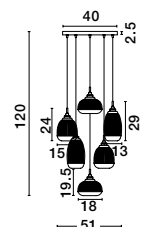

MOND - 9731215

Satin Gold Metal
Clear Glass
LED E14 6x5 Watt 230 Volt
IP20 Bulb Excluded
D: 51 H: 120 cm

MOND - 9738200

Satin Gold Metal
Clear Glass
LED E14 1x5 Watt 230 Volt
IP20 Bulb Excluded
L: 18 W: 27.5 H: 40 cm