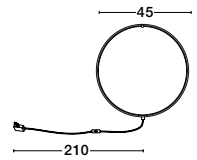

RING - 9108312

Dimmable

Sandy Black Aluminium
& Acrylic
Black Fabric Wire
LED 18 Watt 230 Volt
950Lm 3000K IP20
D: 45 W: 2 cm