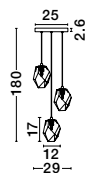

ICE - 9160233

Gradient White Colour
Glass & White Metal
LED G9 3x5 Watt 230 Volt
IP20 Bulb Excluded
D: 29 H: 180 cm