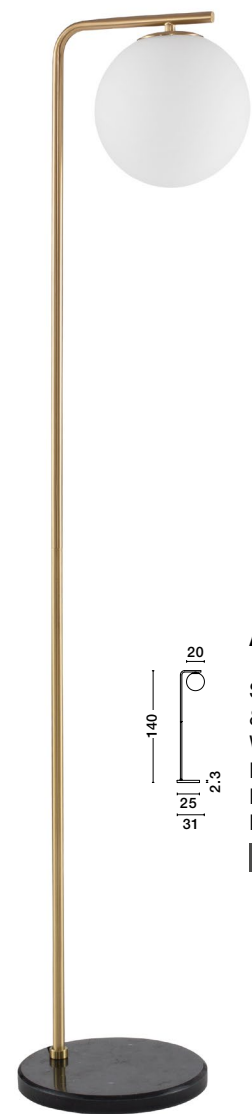

ALVAREZ - 9136702

Satin Gold Metal
& Black Marble
White Opal Glass
LED E27 1x12 Watt 230 Volt
Bulb Excluded IP20
L: 31 W: 25 H: 140 cm

ALVAREZ - 9185361

Satin Gold Metal
& Black Marble
White Opal Glass
LED E14 1x5 Watt 230 Volt
Bulb Excluded IP20
L: 22 W: 15 H: 51 cm