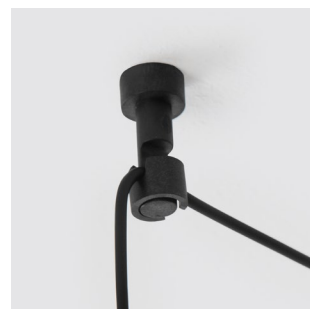

YOU CAN
MAKE YOUR
OWN
COMPOSITION

BELAR - 9117002

Clear Glass & Acrylic
Brass Metal
LED 4.8 Watt 230 Volt
336Lm 3000K IP20
D: 10 W: 10 H: 300 cm

THEY ARE SOLD SEPARATELY

STEP 1 | ORDER THE BASE

STEP 2 | CHOOSE THE CORRECT DRIVER!

STEP 3 | HOW MANY CLIPS DO YOU NEED?

STEP 4 | HOW MANY METERS DO YOU NEED?

9117007

Black Box - D: 15 W: 6 cm

9117006

LED Driver - 60 Watt

9117005

LED Driver - 30 Watt

9117004

Wire Clip

9117003

Black Wire