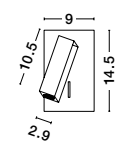

ECLIP - 9173282

Black Aluminium
Adjustable Switch On/Off
USB Charger
LED Samsung 230 Volt 3000K
Backlight 6 Watt 310Lm
Reader 3 Watt 210Lm IP20
L: 15 W: 19.5 H: 50 cm

WIRELESS FAST CHARGE

ROOM - 9183311

White Aluminium & Opan Glass
Switch On/Off
LED Samsung 6 Watt 230 Volt
360Lm 3000K IP20
L: 32.2 W: 12 H: 17.8 cm