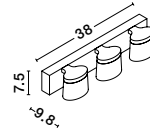

SABIA - 9122331

Chrome Aluminum & Acrylic
LED 15 Watt 220-240 Volt
1620Lm 3000K IP44
L: 38 W: 9.8 H: 7.5 cm