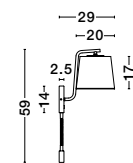

SAGE - 9129329

White Aluminium
White Fabric Shade
Switch On/Off
LED E27 1x12 Watt
LED 1x3 Watt 190Lm 220 Volt
Bulb Excluded IP20
D: 20 W: 29 H: 59 cm