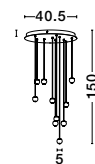

NOCCI - 9303952

Black Aluminium
Black Fabric Wire
LED 10x4.5 Watt 230 Volt
1860Lm 3000K IP20
D: 40.5 H:150 cm