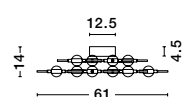

Gold Metal & Acrylic
LED 10 x 2.4 Watt 230 Volt
1680Lm 3000K IP20
L: 61 W: 52 H: 12.5 cm