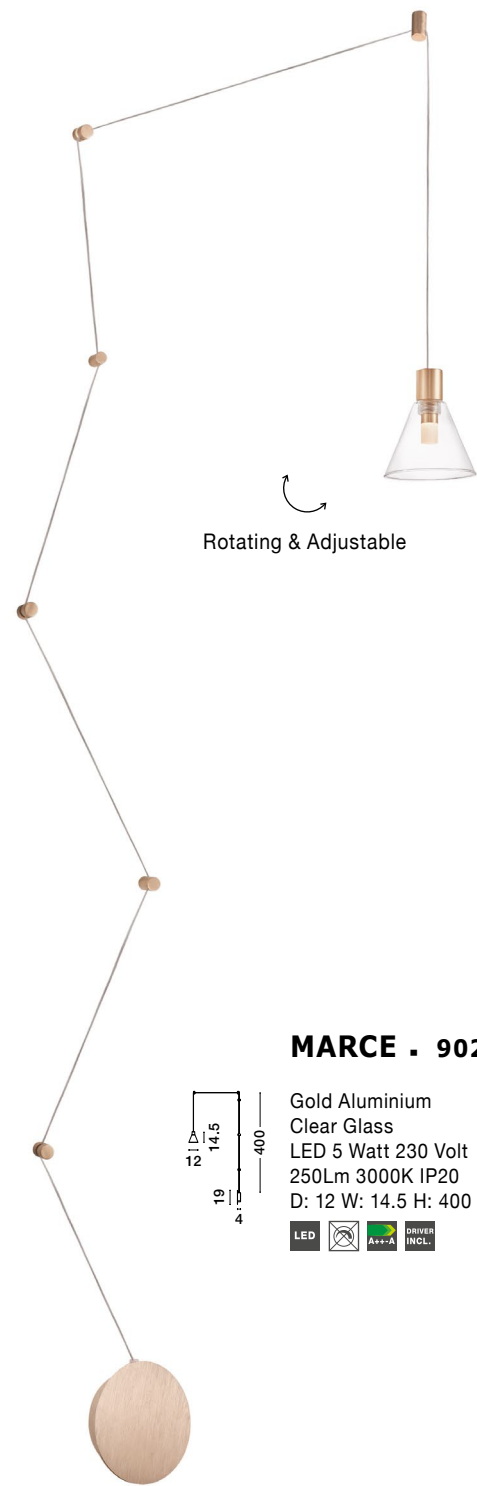

LED Driver - 60 Watt

9117005

LED Driver - 30 Watt

9117004

Wire Clip

9117003

Black Wire

Rotating & Adjustable