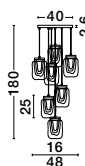

GRANI - 9160287

Dimmable

Brushed Gold Steel
Amber & Gold Glass
LED 7x4 Watt 230 Volt
637Lm 3000K IP20
D: 48 H: 180 cm