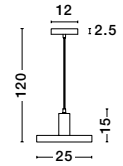

GARNI - 9417050
Gold Metal
Outside & Inside
Black PVC Wire
LED E27 1x12 Watt 230 Volt
IP20 Bulb Excluded
D: 25 H: 15 H₂: 120 cm