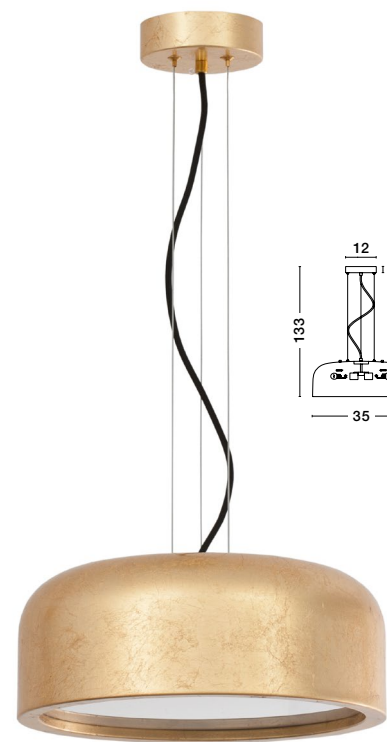

PERLETO - 926812

Metal & Acrylic Diffuser
Gold Leaf Outside
Matt White Inside
LED E27 2x10 Watt 230 Volt
IP20 Bulb Excluded
D: 35 H1: 15 H2:133 cm

PERLETO - 926811

Metal & Acrylic Diffuser
Gold Leaf Outside
Matt White Inside
LED E27 2x10 Watt 230 Volt
IP20 Bulb Excluded
D: 35 H: 13 cm