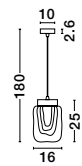

GRANI - 9160281

Dimmable

Brushed Gold Steel
Amber & Gold Glass
LED 1x4 Watt 230 Volt
118Lm 3000K IP20
L: 16 W: 10 H: 25 Hz: 180 cm