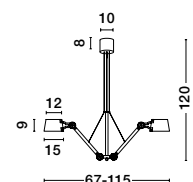

VESPER . 9146706

Black Aluminium
& Steel
LED E27 6x12 Watt 230 Volt
Bulb Excluded IP20
D: 67-115 H: 120 cm