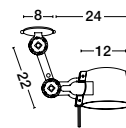

VESPER . 9146712

Black Aluminium
& Steel
LED E27 1x12 Watt 230 Volt
Bulb Excluded IP20
D: 12 H: 32 cm