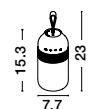

MAYA - 9180322
Dimmable

Gray & White
ABS & Iron
Silicone Rubber
LED 1.5 Watt
30Lm 3000K IP20
D: 7.7 H: 15-23 cm