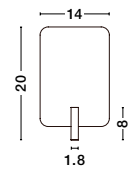

ZEN - 9018501

Sandy White Steel & Aluminium
Switch On/Off - USB Charger
LED 5 Watt + 1x3 Watt
230 Volt 3000K
400Lm + 150Lm IP20
L: 14 W: 7.5 H: 20 cm