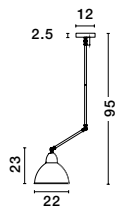

VIRGO - 9420851

Black & Brass Metal
LED E27 1x12 Watt 230 Volt
IP20 Bulb Excluded
D: 22 W: 95 cm