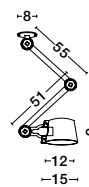

VESPER . 9146711

Black Aluminium
& Steel
LED E27 1x12 Watt 230 Volt
Bulb Excluded IP20
D: 15 H: 106 cm