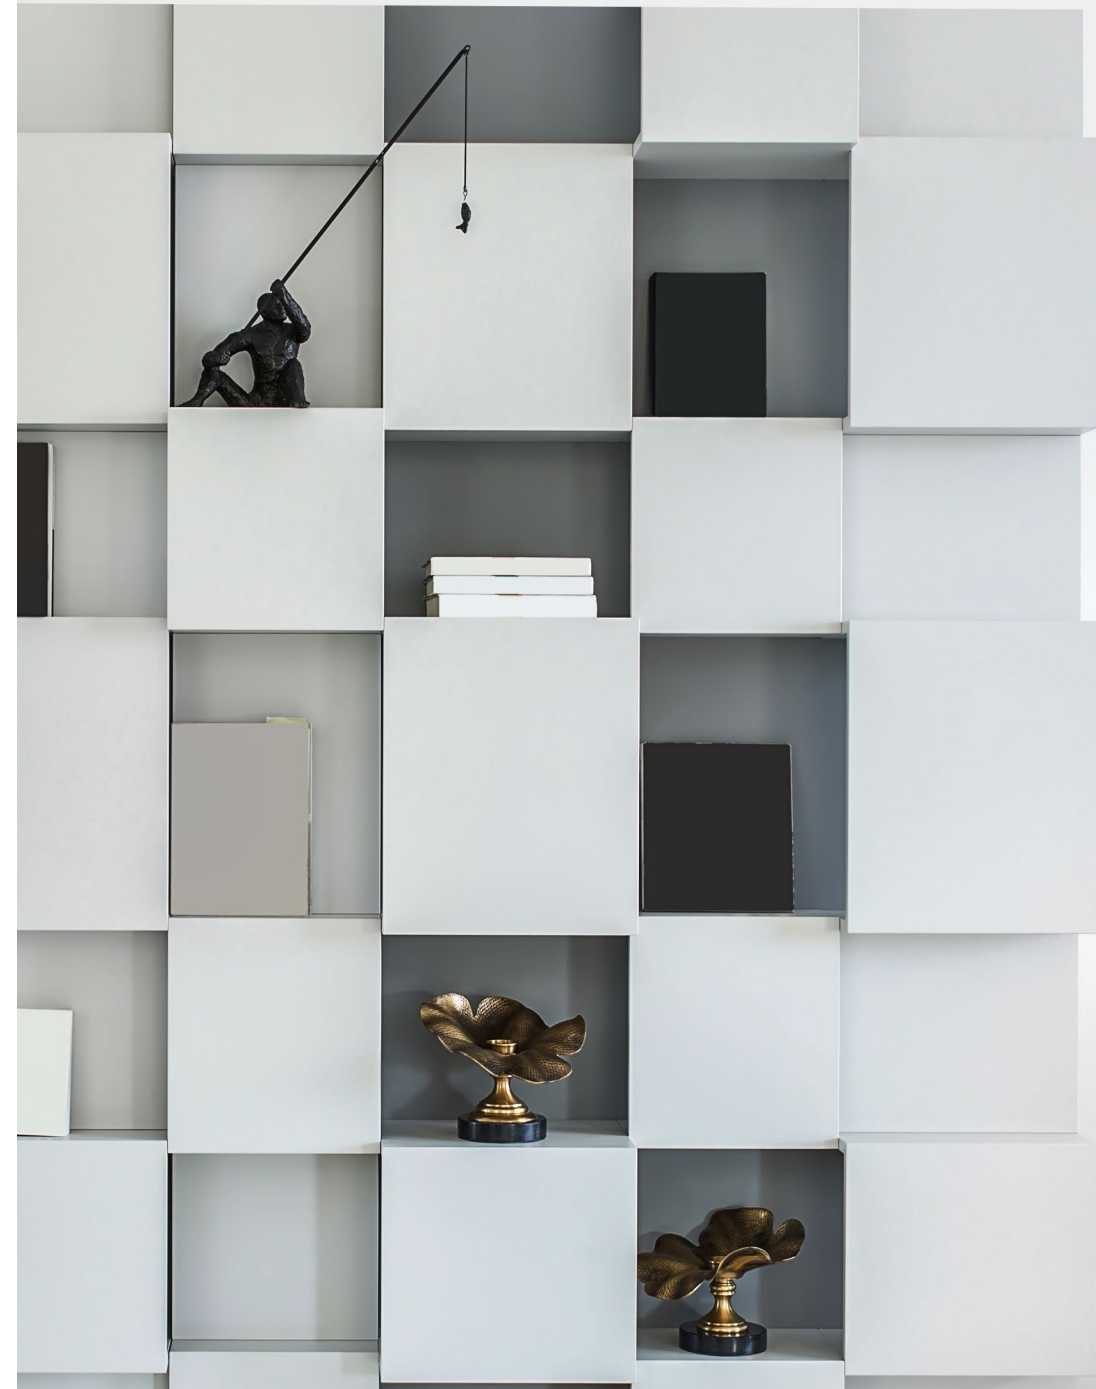

WING - 9624221

White Metal & Glass
LED 30 Watt 230 Volt
1800Lm 3000K IP20
D: 43 H: 9 cm

WING - 9624222

White Metal & Glass
LED 40 Watt 230 Volt
2400Lm 3000K IP20
D: 53 H: 9 cm