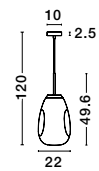

LAVA - 9190393
Gold Metal
Handmade Gold Glass
LED E27 1x12 Watt 230 Volt
IP20 Bulb Excluded
D: 22.5 H: 49.6 H₂: 120 cm

LAVA - 9190403
Gold Metal
Handmade Gold Glass
LED E27 1x12 Watt 230 Volt
IP20 Bulb Excluded
D: 25 H: 38.5 H₂: 120 cm

LAVA - 9190391
Copper Metal
Handmade Copper Glass
LED E27 1x12 Watt 230 Volt
IP20 Bulb Excluded
D: 22 H: 49.6 H₂: 120 cm

LAVA - 9190401
Copper Metal
Handmade Copper Glass
LED E27 1x12 Watt 230 Volt
IP20 Bulb Excluded
D: 25 H: 38.5 H₂: 120 cm