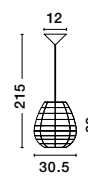

GRIFFIN - 9858713
Black Paper
Black Fabric Wire & Base
LED E27 1x12 Watt 230 Volt
IP20 Bulb Excluded
D: 30.5 H: 33 H: 215 cm