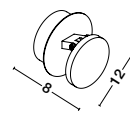

OTTO - 9139805

Sandy White Metal & Aluminium Acrylic
LED 5 Watt 220-240 Volt
469Lm 3000K IP20
D: 12 W: 8 H: 12 cm