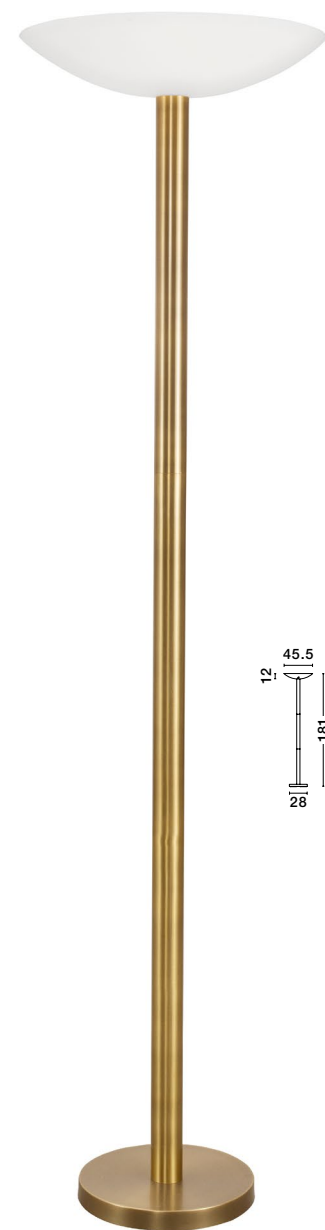

ROCCO - 9020302
Dimmable

Brass Gold Metal
& Acrylic
Matt White Glass
LED 30 Watt 230 Volt
2700Lm 3000K IP20
D: 45.5 H: 181 cm

LED WARM WHITE A++-A DRIVER INCL.