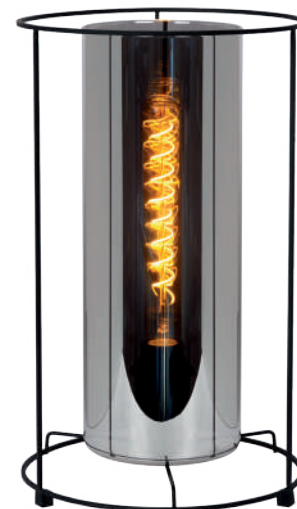

78594/40/30
On/Off Switch - In The Cord

- 1xE27/40W max./excl. 78594/27/30
- shade Ø 12/H 23cm 78294/01/30
- shade Ø 15/H 25cm 78594/40/30
- shade Ø 14/H 35cm 78594/27/30
- Ø 15cm/H 27,4cm 78294/01/30
- H 27,2cm/W 18cm/L15cm 78594/40/30
- Ø 25cm/H 40cm 78594/40/30
- colors matt black, smoked
- iron, glass