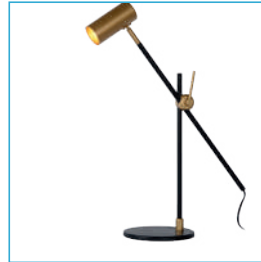

- 2x4,5W/INTEGRATED LED/2700K/2x380lm/incl.
- Shade Ø 8,5cm
- H 155cm/W 22cm
- colors sandy black& white, inside satin gold paint
- iron

77775/10/30

77775/10/31

PHILINE

A vintage accent for your workplace?
Desk lamp Philine is happy to help you.
The steel design combines simplicity and vintage
colour combinations with optimum ease of use.
The light point is rotatable and tiltable.