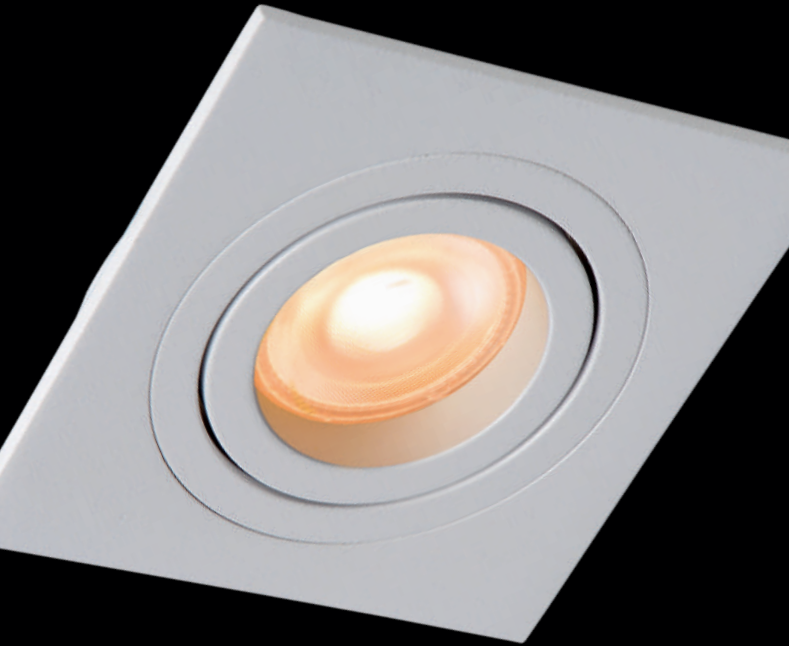

TUBE

This spot is certified as class 2. That means that it is splashwater resistant and can handle dust very well.

- 1x GU10/50 W max./excl.
- H 3,8cm/W 9,2cm/L 9,2cm
- Ø 8,2cm
- color satin chrome, white, black
- die cast aluminium

22955/01/30
ADJUSTABLE

Ø 8,2 cm