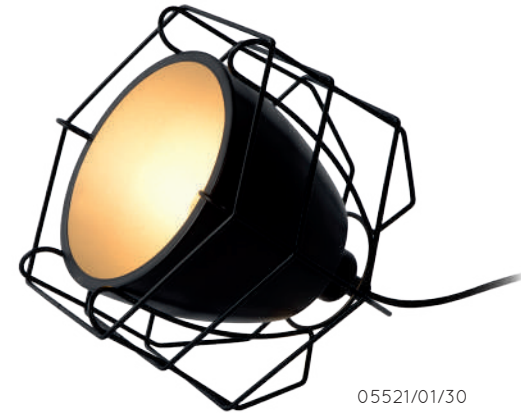

05521/01/30

TABLE LAMP

- 1xE14/40 W max./excl.
- Shade ø 20cm/W 15,5 cm
- color black
- steel