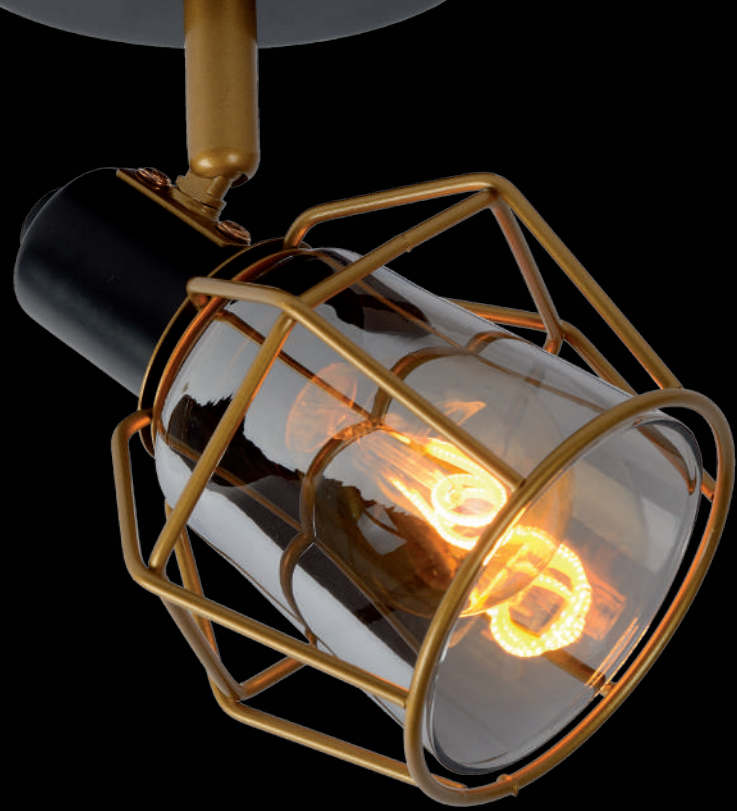

NILA

Nila immediately catches your eye thanks to its special shape and the combination of black and brass. Made of high-end metal, this is a high-quality ceiling spotlight. The metal cage protects the glass lampshade. It looks vintage, making it perfect for rustic or modern interiors.

- (1x)(2x)(3x)E14/25W max. /excl.
- H 12cm/W10,5cm/L 16cm
- Ø 24cm/H 16cm
- Ø 34cm/H 16cm
- color black+brushed, brass+smoked & color glass
- iron & glass