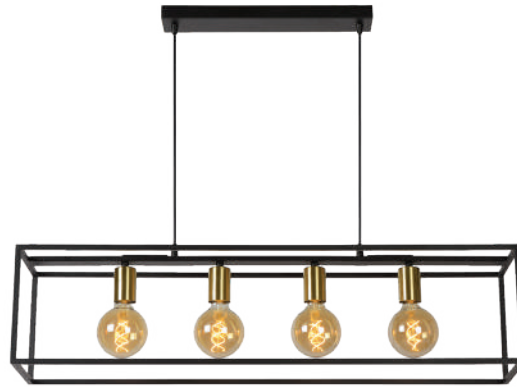

00424/04/30