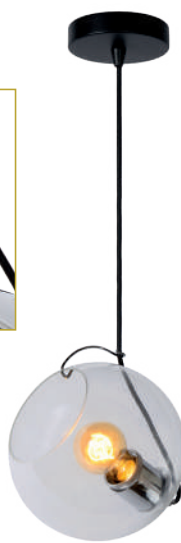

The lampshade is made from high-grade glass and is adjustable in height.

It's a modern style element that always gets noticed by your visitors.

70478/40/01

70478/40/65

70478/40/60

bulb suggestion
49033/05/62

bulb suggestion
49032/05/62

- E27/25W max./excl.
- Ø 28cm/H 158cm
- colors smoke glass, satin brass metal, black wood, black marble base
- glass, metal & marble

34738/01/65

JAZZLYNN

bulb suggestion
49042/05/62