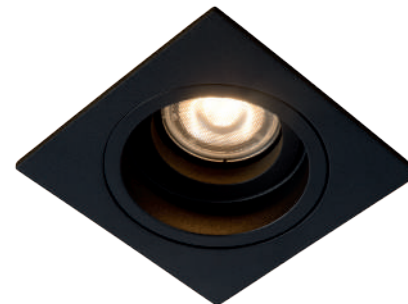

22959/01/30