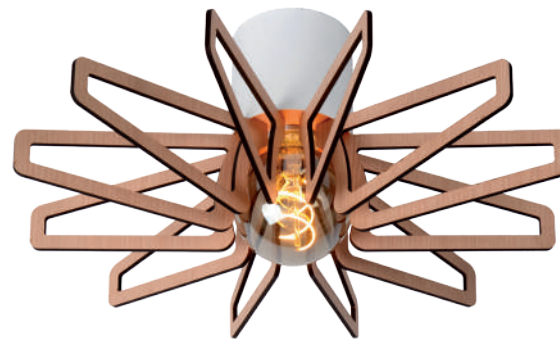

ZIDANE

77184/45/31