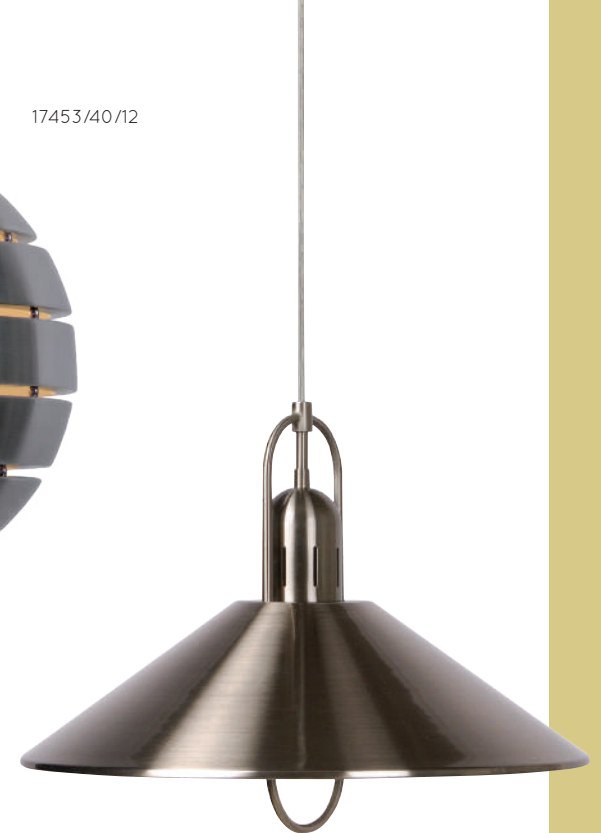

OTONA

A classy design of sturdy metal. Hanging lamp Otona is a real topper. Logical, if you look at the authentic beauty of this hanging lamp. The triangular structures of this version create an attractive play of light.

VOLO

- 1xE27/60W max./excl.
- Ø 40cm/H max. 120cm
- color satin chrome
- aluminium

bulb suggestion
49020/05/67

17453/40/12

MARCO

This modern pendant lamp named Marco is functional lighting for a modern kitchen, dining room, living room, bedroom or entry. The pendent lamp is made of metal and has a matte finish in chrome.

- 1xE27/60W max./excl.
- Ø 40cm/H 30cm
- H max. 120cm
- color satin Chrome
- metal

bulb suggestion
49020/05/67

16428/40/12

ETERNAL

Eternal radiates class and warmth, which can be seen instantly. This pendant lamp overflows with elegance.