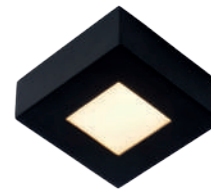

BRICE-LED

28117/11/30
dimmable driver
8W incl.