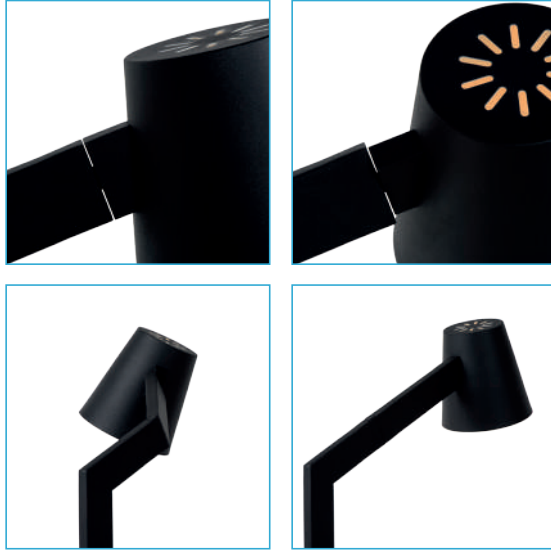

45784/01/30

MIZUKO

Wall lamp Muziko sounds like music to the ears. The metal design stands out with its sleek contemporary shape.

WALL & DESK

- 1xE14/40W max./excl.
- Shade Ø 13/H 13cm
- H 24cm/W 13/32cm max./D 36/39cm max. 20210/01/30
- H 67cm/W 33cm max. 20610/01/30
- color black
- metal