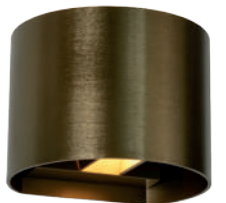

09218/04/97