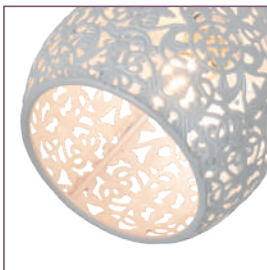

spare bulb
49008/05/60

TAHAR

Ala is just ala. That's why ceiling spotlight Tahar works as a quartet. Four ornate light points provide optimum light distribution to all corners of your living room, hall or bedroom. The ceiling spotlight scores high in terms of functionality.