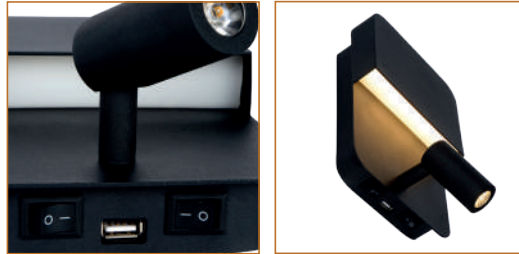

23262/05/30

- 5W/INTEGRATED LED/2700K/500lm
- Shade Ø 2,5 cm/W 25 cm
- H 25cm/W 49,5cm/Base L 10 x H 10cm
- color black
- aluminium

BOXER

Wall lamp Boxer fits in completely. While you enjoy functional light, you can, for example, charge your smartphone via USB. You control the lighting via the switches. Yes, switches, because Boxer combines light from a spot with a cosy glow from the integrated LED.