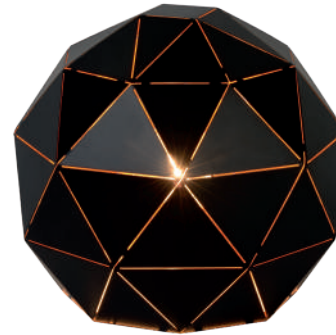

21509/25/30