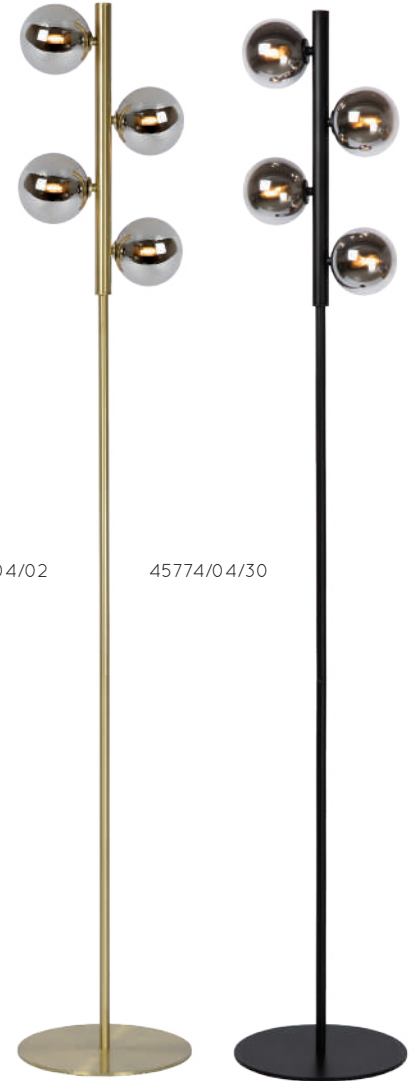

The lampshade is made from high-grade glass and is adjustable in height.

It's a modern style element that always gets noticed by your visitors.

70478/40/01

70478/40/65

70478/40/60

bulb suggestion
49033/05/62

spare bulb
49029/01/31

46412/06/10

- G4 LED/6x1,5W/2700K/6x150lm/incl.
- Ø 72cm/H 116cm max.
- color satin gold & smoke glass
- metal & glass

TYCHO

Give a permanent festive touch to your interior. This pendant lamp called Tycho uses real glass for a classy result. The light points are six spheres, attached to the steel bar in pairs.

TYCHO

Table lamp Tycho owes its retro look among other things to the choice of high-quality materials: high-quality steel and real glass give shape to this luxurious lamp.

45574/02/02

45574/02/30

45774/04/02

bulb suggestion
49020/05/67

70483/01/11
spare glass 92/70483/11

70483/03/11
spare glass 92/70483/11

ERYN

Imagine yourself in a smoky club.
The lights turn on and the star of the show appears. Eryn's radiance has a high degree of showbizz, which this pendant light receives from its design in metal and high-end glass.
The stripe pattern on the glass partially releases light around the lampshade.