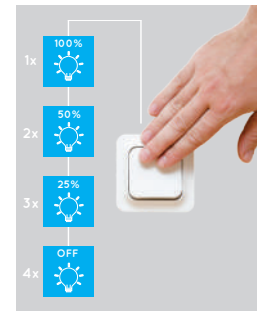

The Bianca LED from LUCIDE is the newest version round ceiling lamp in opal colour. It has an integrated LED fitting and a high IP value.

79164/13/61

79164/08/61

79164/19/61

- (8W) (12W) (18W)/LED GENESIS/3500K/ (600lm) (900lm) (1350lm)/incl.
- Ø 24,5cm/H 9cm 79164/08/61
- Ø 31cm/H 10cm 79164/13/61
- Ø 36cm/H 11cm 79164/19/61
- color opal
- steel & acrylic