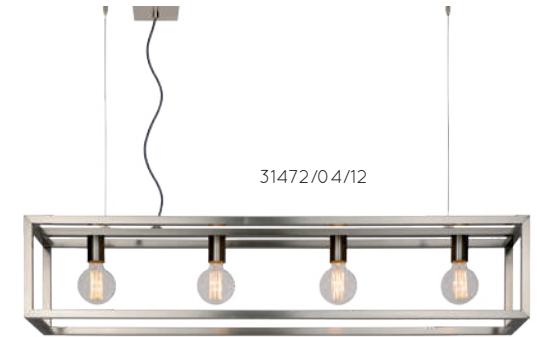

00224/01/30

00524/01/30, 00424/01/30, 00124/01/30

00724/03/30

00424/04/30

00724/03/30

ORIS

Design in all its simplicity. The Oris pendant light from Lucide is a feast for the eyes.

- 4xE27/60 Watt max./excl.
- Frame W 25x25cm/L 120cm
- H 155cm max.
- colors satin nickel, iron grey, copper, natural wood
- steel & wood veneer