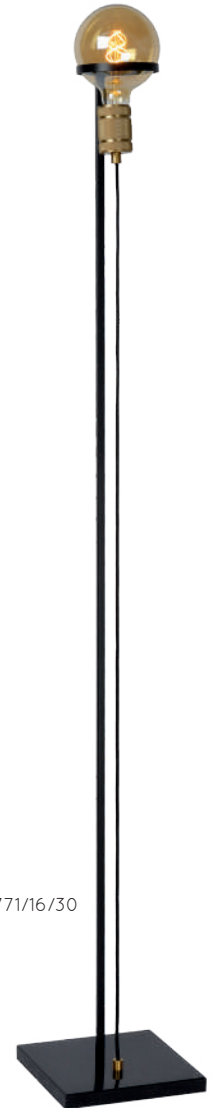

30771/16/30