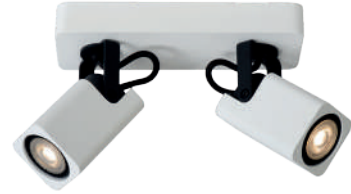

33961/10/31