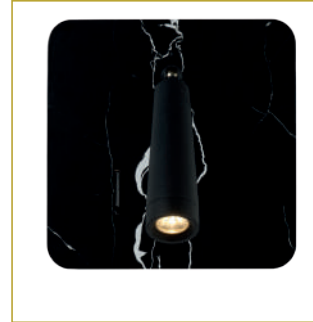

with USB & double switch at bottomside

79200/08/30

79200/08/31

- LED 5W+3W/INTEGRATED LED/3000K/600lm
- H 24cm/W 10cm/L 13,5cm
- color black & white
- steel

OREGON

What do you get when you fit the classic elements of a marble look and wood into a sleek design and then combine that with modern facilities such as USB sockets? That's easy: Oregon. This wall light is perfect to install next to your bed..