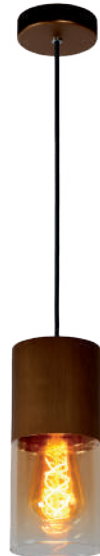

74410/01/62

- 1x E27/60W max./excl.
- Shade Ø 23/H23
- H 153
- colors satin gold-smoke, black smoke, black clear, rust amber
- aluminium & glass