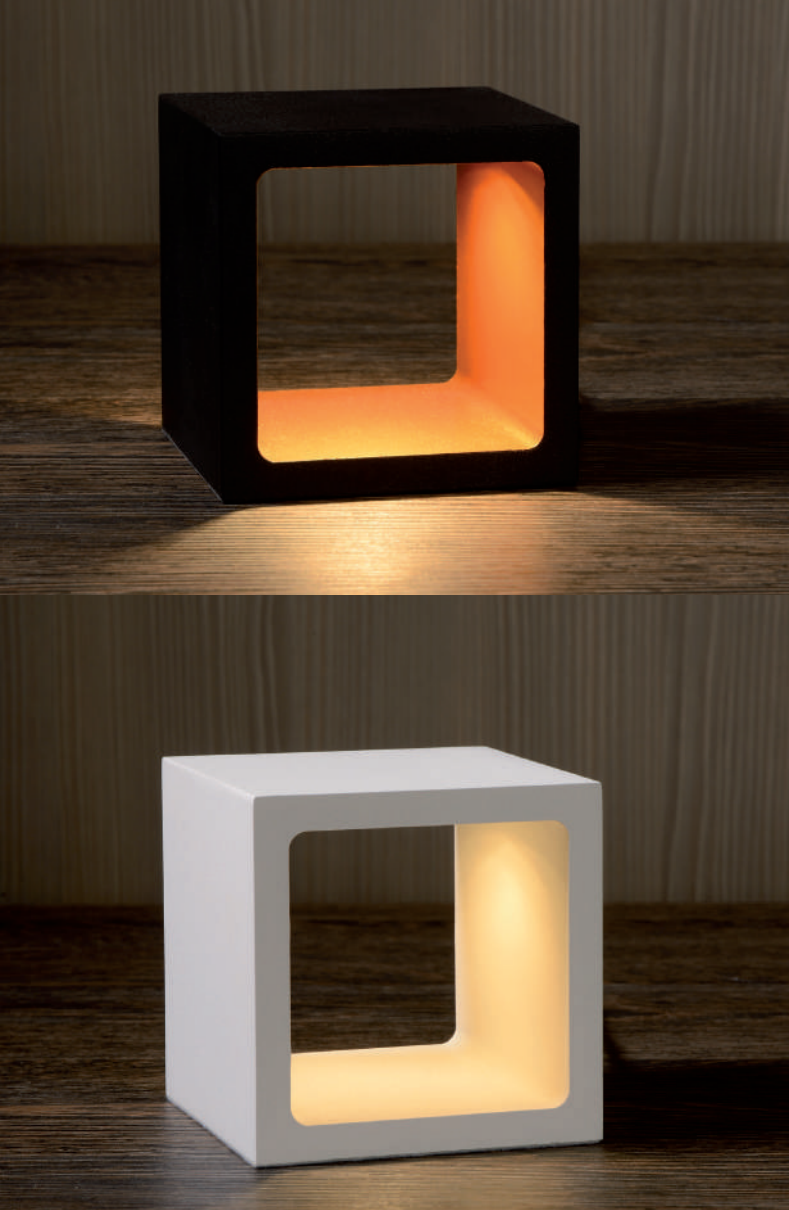

45588/01/30

45588/01/30

bulb suggestion
49046/03/62

XIO

Top design in all its simplicity - that is the Xio table lamp from Lucide. The Xio is a lighting object in a cubic form of 10x10cm. This armature lamp is manufactured from one piece of aluminium and has a high-quality finish.