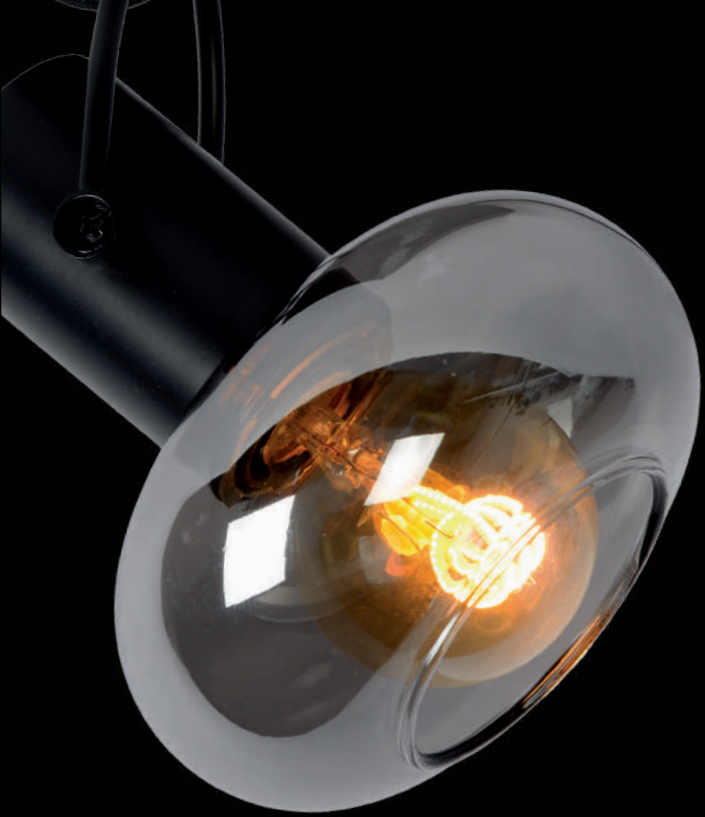

77977/13/30

MADEE

Class and elegance brought together in a unique design, with a base of metal and a lampshade of glass. Madee, as this ceiling spotlight is called, feels right at home in any room. A living room, hall or kitchen? Even the smallest room is happy to house Madee. You can easily twist and turn the fixture depending on the precise place you need your light.