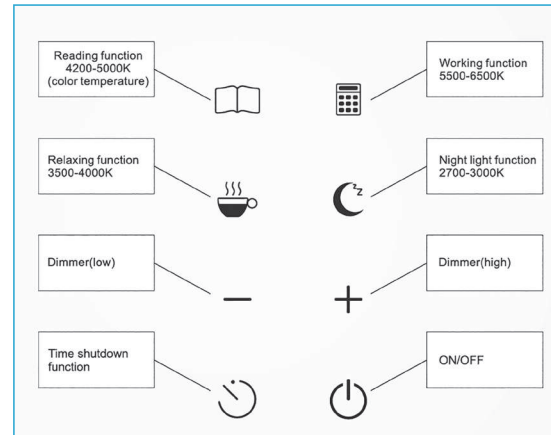

PRACTICO

Multi functional !!

USB CONNECTION
ON BACKSIDE

- 1x 10W/INTEGRATED LED/2700-6500K/430lm/incl.
- H 47,5cm/W20cm/L 53,5cm
- color black
- ABS

24657/10/30