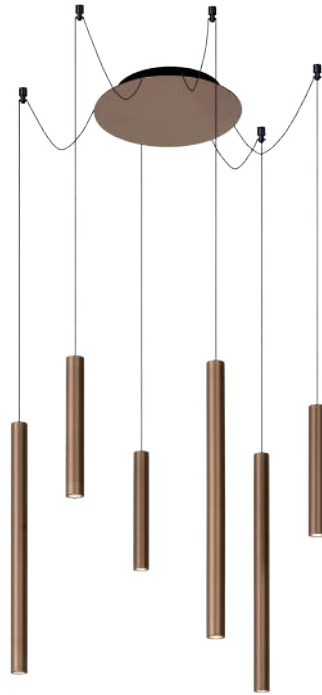

LORENZ

74403/06/97
cable length : 130cm