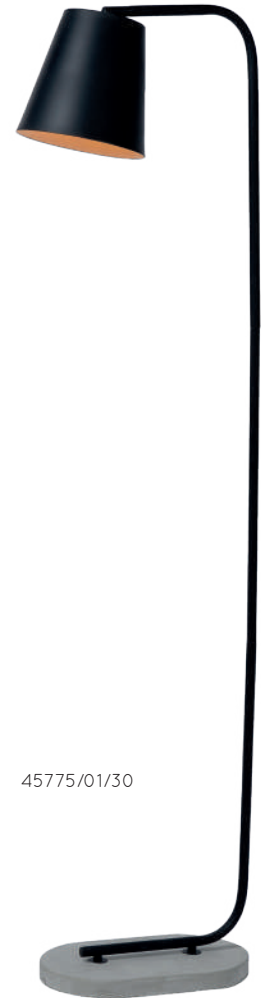

45775/01/30