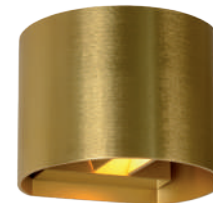

09218/04/02