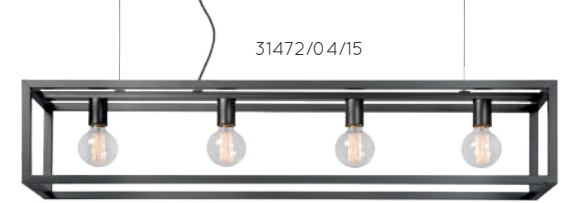

- 4xE27/60 Watt max./excl.
- Frame W 25x25cm/L 120cm
- H 155cm max.
- colors satin nickel, iron grey, copper, natural wood
- steel & wood veneer