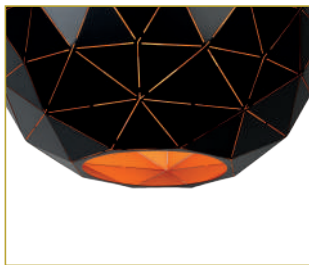

bulb suggestion
49020/05/67

70483/01/11
spare glass 92/70483/11

70483/03/11
spare glass 92/70483/11

ERYN

Imagine yourself in a smoky club.
The lights turn on and the star of the show appears. Eryn's radiance has a high degree of showbizz, which this pendant light receives from its design in metal and high-end glass.
The stripe pattern on the glass partially releases light around the lampshade.

OTONA

A classy design of sturdy metal. Hanging lamp Otona is a real topper. Logical, if you look at the authentic beauty of this hanging lamp. The triangular structures of this version create an attractive play of light.