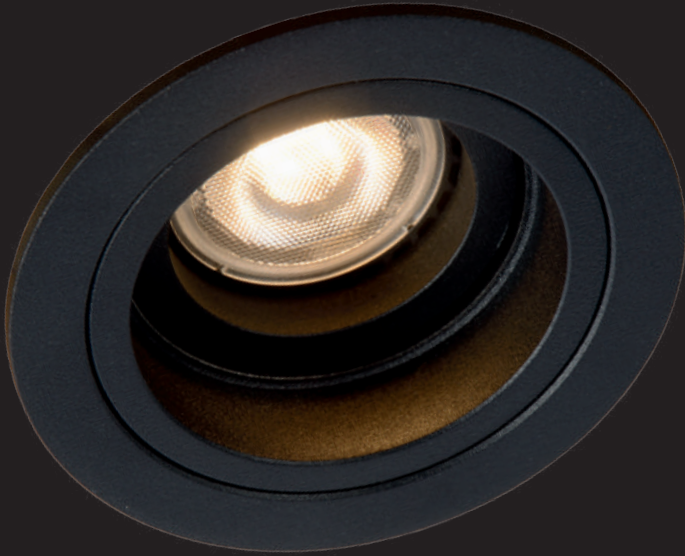

EMBED

The directed light distribution gives a focused effect in the space. The spot comes nicely into its own in the hallway, living room or bedroom, although it fits perfectly into any space of your home.

adjustable