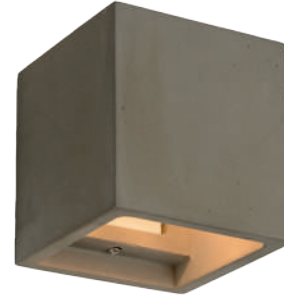

35208/01/41