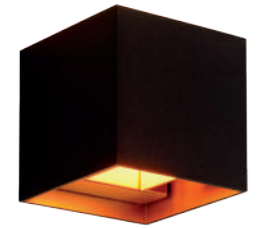

09217/04/30