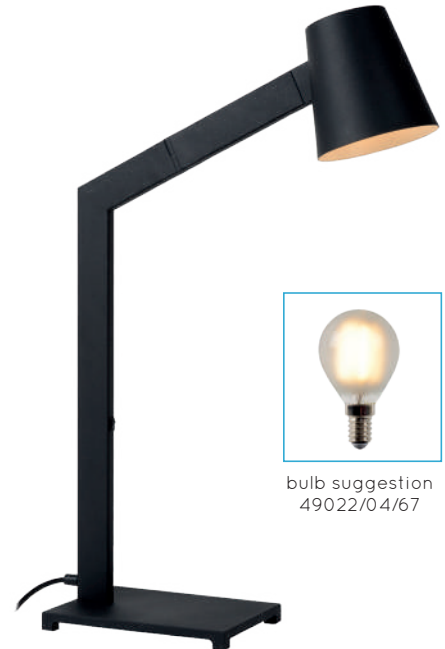

bulb suggestion
49022/04/67

20610/01/30