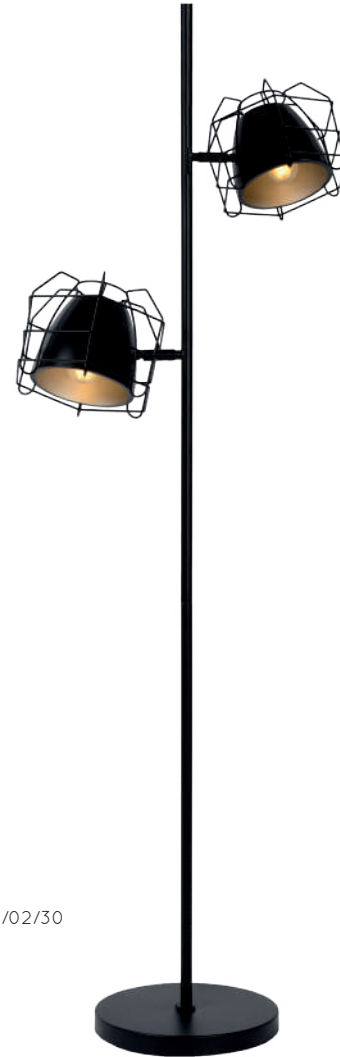

- 2xE14/40W max./excl.
- H 140cm /L 40cm
- color black
- steel

05721/02/30