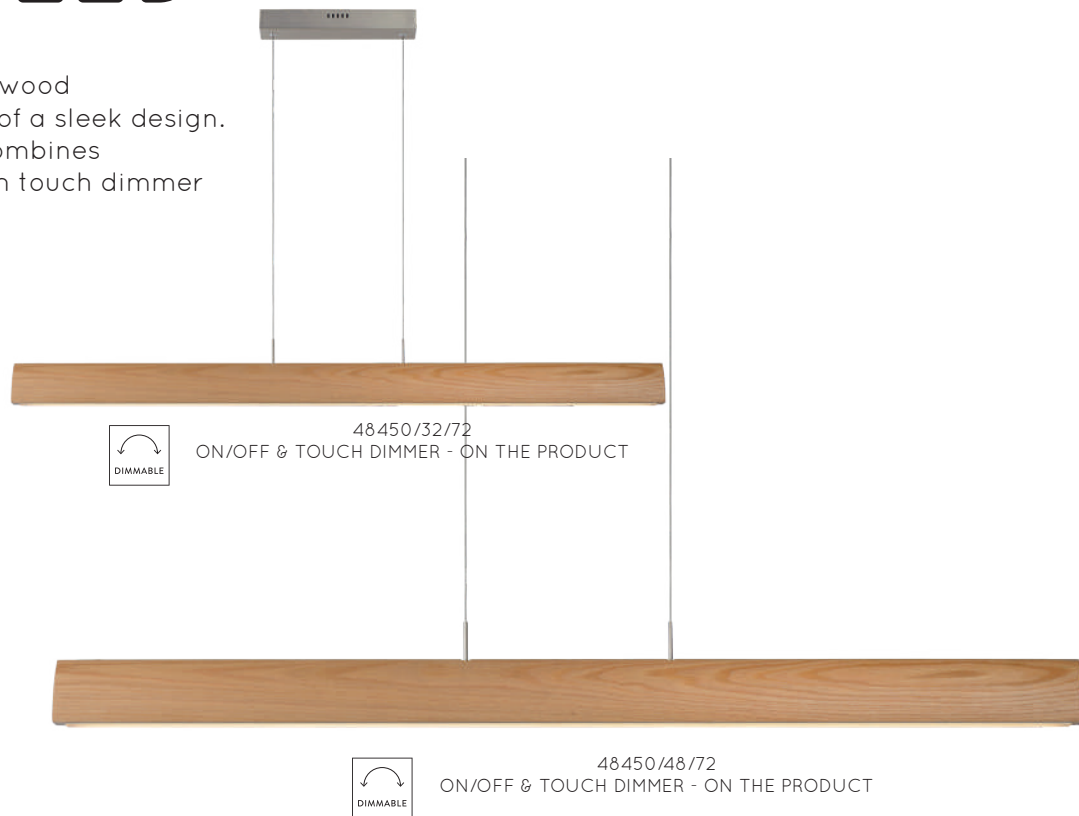

DEVON

Are you looking for a modern table lamp with a strong focus? Meet Devon. The integrated LED is surrounded by a metal cone. The on/off switch is neatly concealed in its crown.

On/Off Switch
On The Product

20515/05/30

20515/05/31

20715/05/30

20715/05/31

- 1x3W/INTEGRATED LED/3000K/270lm/incl. 20515/05/30, 31, 20715/05/30,31
- H 48,5cm/W 20cm/L 37,5cm 20515/05/30, 31
- H 129,5cm/W 25cm/L 45,5cm 20715/05/30, 31
- colors black & white
- metal

SYTZE LED

Top style !!

The natural appearance of wood with the practical usability of a sleek design. This Sytze hanging lamp combines the best of both worlds. With touch dimmer on the product !

48450/32/72
ON/OFF & TOUCH DIMMER - ON THE PRODUCT

DIMMABLE SWITCH

SYTZE LED

A wooden light box disguised as a 151cm high hunk of elegance. Sytze is characterized by its natural yet modern look. This floor lamp has an original light projection, which lends itself perfectly for accentuating an item in your interior.