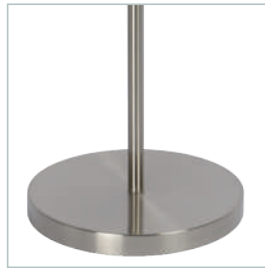

solid base

double push dimmer

- 20W+4W/INTEGRATED LED/3000K/1600lm+320lm/incl.
- Ø 25,4cm/H 180cm
- color satin nickel & black
- metal

19791/24/12
adjustable shade

19791/24/30
adjustable shade

PRYMUS

A clear view of things and the innate talent to adapt to all circumstances: these are the characteristics of a primus. They are not coincidentally woven into the design of this floor lamp called Prymus.