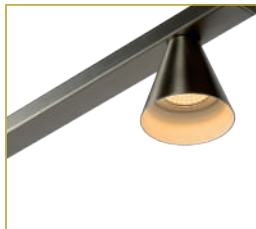

DELANO

Clean lines that result in a playful spot light. Delano feels at home in all kinds of interiors, from modern to country-style. Five light points with integrated LED lamps are attached to the long rod that extends 118 centimeters. They give a warm, white light.

- 5x5W/INTEGRATED LED/3000K/(5x)400lm/incl.
- Shade H5,8/D 5,8cm
- H 150cm/L118cm
- colors satin nickel & satin brass
- aluminium + iron