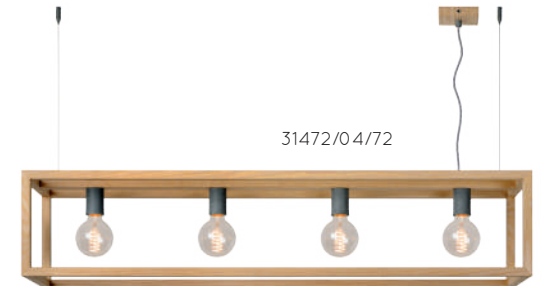

00224/01/30

00524/01/30, 00424/01/30, 00124/01/30

00724/03/30

00424/04/30

00724/03/30

ORIS

Design in all its simplicity. The Oris pendant light from Lucide is a feast for the eyes.

- 4xE27/60 Watt max./excl.
- Frame W 25x25cm/L 120cm
- H 155cm max.
- colors satin nickel, iron grey, copper, natural wood
- steel & wood veneer