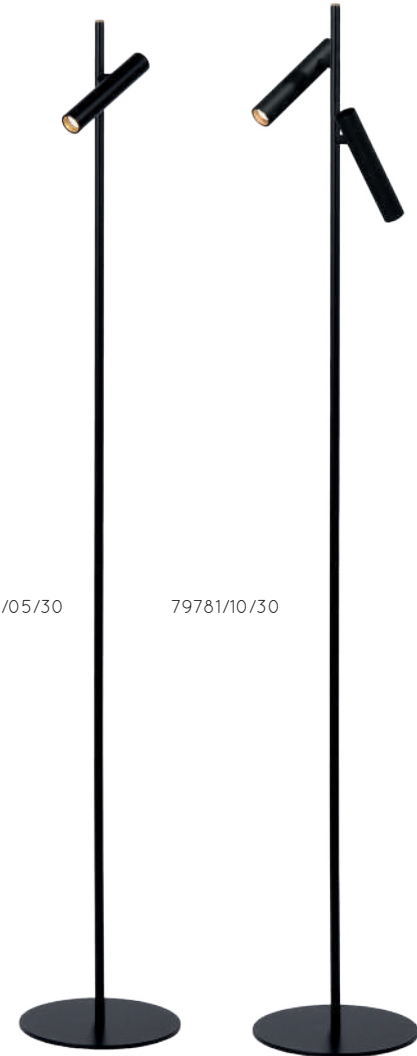

Touch dimmable
SWITCH/DIMMER
on the product

- (1x) (2x)4,5W/INTEGRATED LED/
  3000K/ (1x) (2x)380lm/incl.
- Shade H30cm/L 16cm
- Ø 13cm/H42cm
- Ø 23cm/H140cm
- color black
- aluminium & iron

79581/05/30

79781/05/30, 79781/10/30

79581/05/30

79781/05/30

79781/10/30