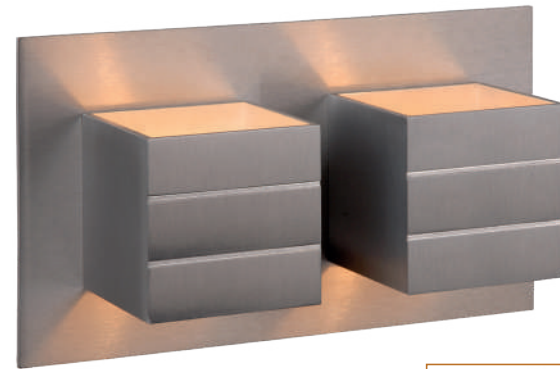

- 2xG9/40W max./excl.
- H 15cm/L 26cm/W 11cm
- colors satin chrome, white
- aluminium