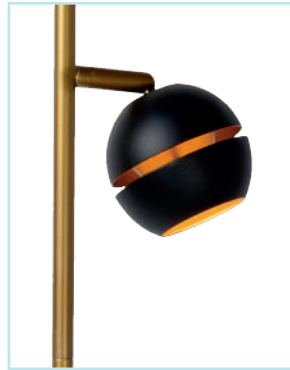

19668/08/30
Dimmer - On The Product

19768/08/30
Dimmer - On The Product

BINARI LED

With light source. Fitted with warm white light (2700K) This lamp is rotatable and tiltable. With on/off-switch on the cable. Made of high quality Metal.