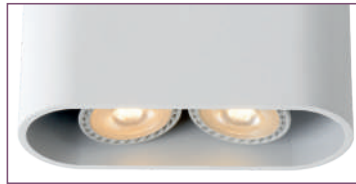

09913/10/36

09913/10/31