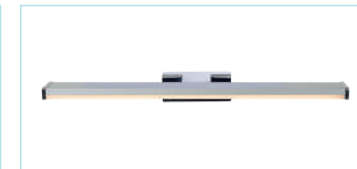

ONNO LED

Sleek lighting in your contemporary bathroom. That is exactly what Onno brings you. This mirror lamp is made of high-quality aluminium. Every detail is designed to maximally illuminate your mirror and easily withstand the moisture in your bathroom.