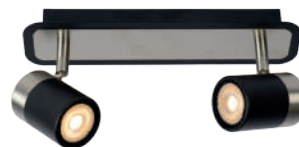

26957/10/30