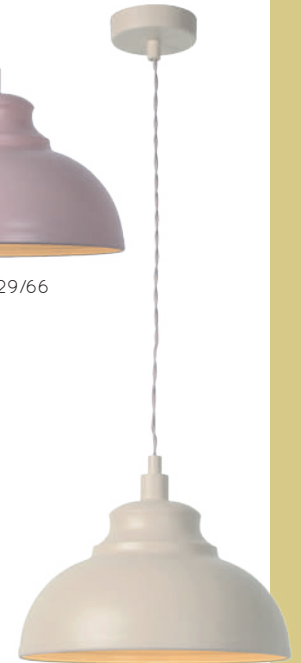

34400/29/38

- 1xE14/40 W max./excl.
- Shade Ø 29/H 22cm
- H 122cm max.
- colors, matt grey, matt pastel blue, matt taupe, matt pastel pink, matt cream
- metal

bulb suggestion
49022/04/60