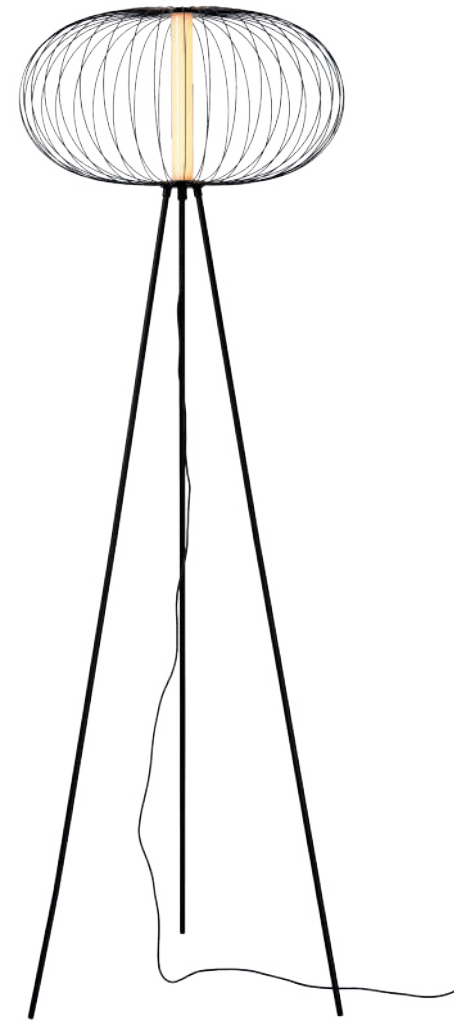

The lampshade is made from high-grade glass and is adjustable in height.

It's a modern style element that always gets noticed by your visitors.

70478/40/01

70478/40/65

70478/40/60

bulb suggestion
49033/05/62

TALOWE LED

Talow LED is a hanging lamp with a unique shape and a great many bonuses. Hanging on three stylish cords, it creates a beautiful balance. The ceiling lamp owes that to its great details and versatile design. The aluminium frame is robust and includes a translucent diffuser in acrylic.

20714/05/30

- 1x5W/INTEGRATED LED/2700K/630lm/incl.
- Ø 50cm/H 30,5cm 20114/50/30
- Ø 50cm/H 29 cm 20514/50/30
- Ø 50cm/H 150 cm 20714/50/30
- color black
- carbon fibre

CARBONY

What's in a name? The name of this pendant lamp - Carbony - immediately reveals the greatest asset of the design: its design in high-quality carbon. The light rod with an integrated LED light forms the core of a transparent sphere. It is a modern design with surprising lighting effects.