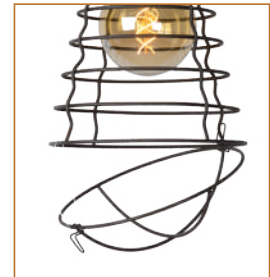

ZYCH

Wonderful in its simplicity. This Zych pendant lamp is composed of very little. But it uses what it has in the very best way. The light bulb is protected by beautifully shaped metal wires.

- 1xE27/60W max./excl.
- Shade Ø 25cm/H 35,7cm 45356/01/97
- Shade Ø 14cm 45556/01/97
- H 170cm max. 45356/01/97
- H 29,1cm 45556/01/97
- H 27,5cm/D 15cm 45156/01/97
- color rustcolor
- metal