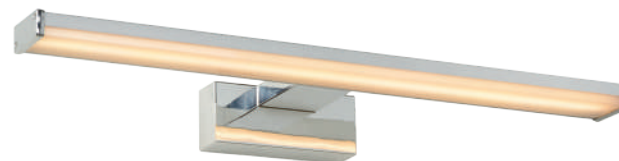

79297/08/12