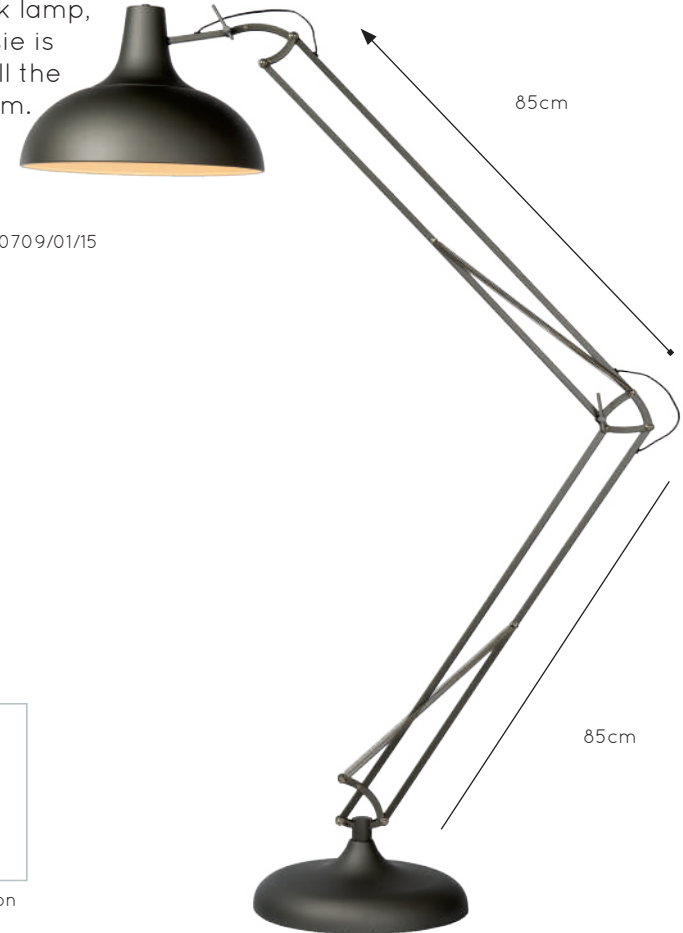

ALEGRO

With a height of 146 centimetres, Alegro, with its contemporary design, is an eye-catcher in the living room. This floor lamp feels at home in a modern interior.

bulb suggestion
49022/04/67

06517/01/30

bulb suggestion
49022/04/67

PAXI

The down bridge lamp Paxi from Lucide is characterised by simplicity and serenity. The large, round flat base plate forms the basis of the Paxi, this supports the arch and fabric shade.

- 1xE27/60 W max./excl.
- Shade Ø 44/42/H 28,5cm
- H 200cm/L 170cm
- color white
- steel, fabric & cotton shade

bulb suggestion
49020/05/67

WATSIE

Watsie is a fun floor lamp that confuses the mind. The look is inspired by a classic desk lamp, but with a height of 180 centimetres, Watsie is a proverbial colossus. Even so, you have all the functions of a desk lamp in your living room.