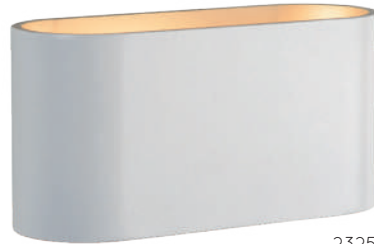

XERA

Xera, with its elegant yet powerful design, fits perfectly in any contemporary interior.

23254/01/31