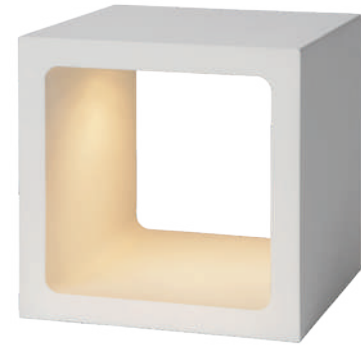

17594/05/31

- 1 x 6W/integrated LED/3000K/535lm/incl.
- H 10cm/W 10cm/L 10cm
- colors black & white
- metal