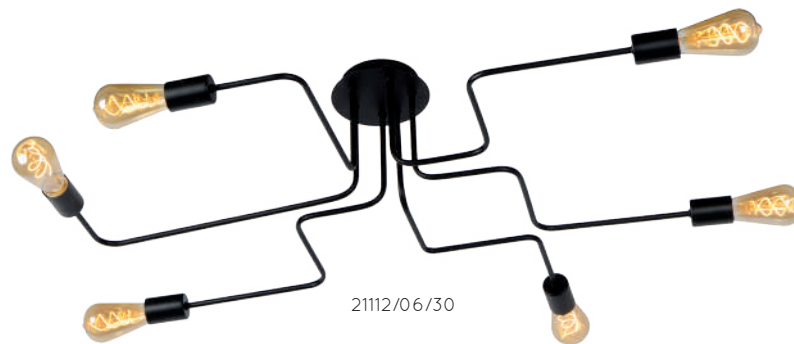

74107/01/30

74107/11/30

74107/12/30

SURTUS

Surtus is a sleekly finished pendant lamp. The connections of the lamps are concealed in fine steel plate. The two steel strips run parallel to each other over a length of 130 or 90 cm.

30474/06/30

30474/04/30

30174/04/30

LESTER

An elegant play of lines on your ceiling that fits in a modern or rustic room. Ceiling lamp Lester holds a light bulb (not included) in each arm. Thanks to the inventive design with fixed arms, you enjoy a wide light distribution.

21112/06/30

21112/08/30

- (6) (8)xE27/max.40W/excl.
- H 20cm/W 75cm/L 100cm
- H 20cm/W 80cm/L 150cm
- color matt black
- metal

21112/06/30

21112/08/30

bulb suggestion
49034/05/62

LESTER

A star, a sphere or a construction reminiscent of a weathercock: let your creativity loose on your lighting with flush ceiling light Lester. Each axle can be rotated separately. Its clean design and the minimalist mounting plate of the metal ceiling light allow you to position it however you like.