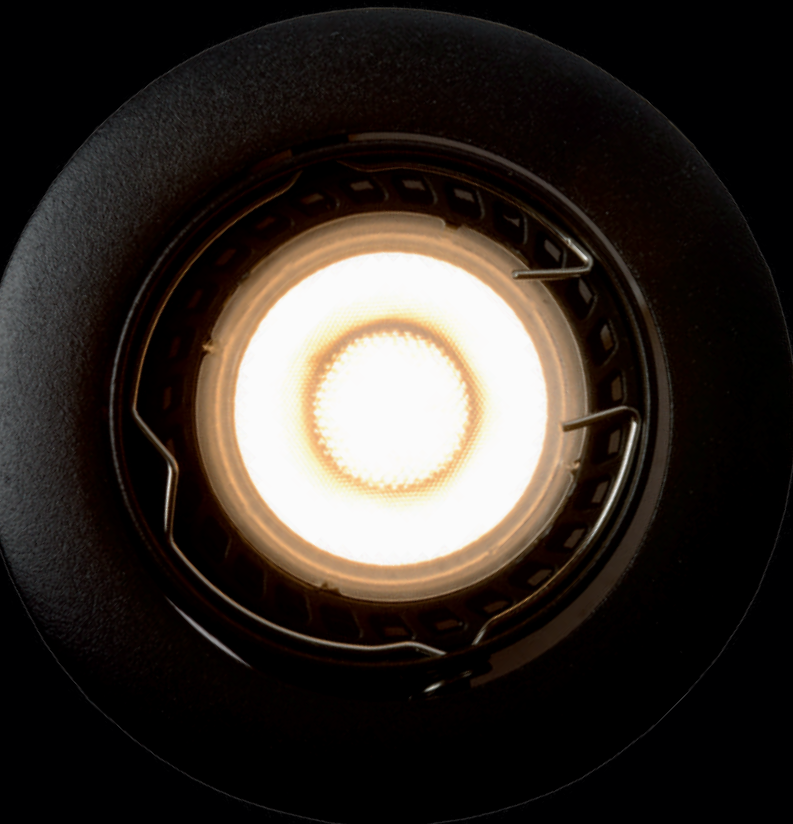

FOCUS

The Focus is available in the colours stainless steel, white & black, suitable for building into your false ceilings and perfectly directable in order to illuminate either the whole room or a wall.