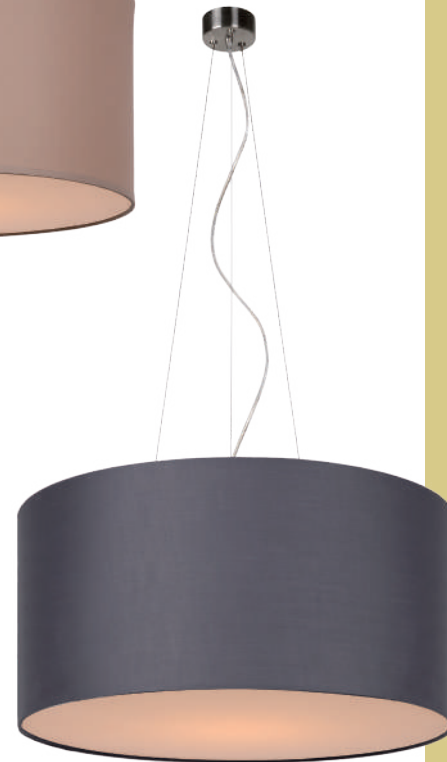

61452/60/36