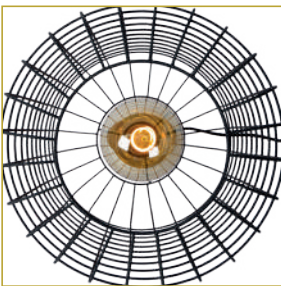

02402/40/30

02402/40/17

02400/30/30,17
02402/40/30,17
02400/30/30,17
02402/40/30,17

MIKAELA

The Mikaela light source is behind a striking structure of airy and quite delicate metal. The pendant lamp reaches to a maximum of 195 centimetres high and gracefully hangs over any chair or trendy table.

MESH

45785/01/02

bulb suggestion
49033/05/65

- 1xE27/40W max./excl.
- H 135cm/W39cm/L39cm
- colors satin brass-black/matt black
- metal

45785/01/30

ESMÉE

A rough bulb with a white core. This sounds a lot like pendant light Esmée. The metal framework that surrounds the light source creates a sturdy look, while the light itself gives a warm feeling.