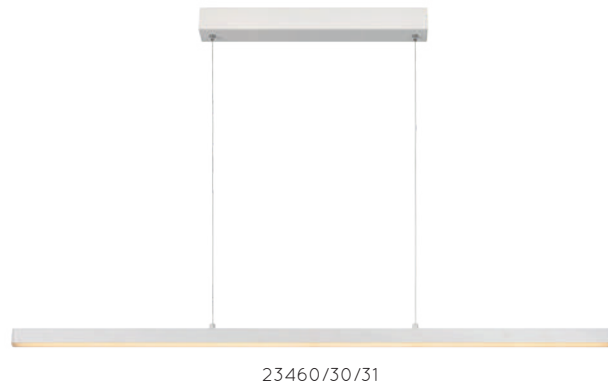

- 1x2,5W/INTEGRATED LED/3000K/200lm/incl.
- H 5,2cm/W 9,6cm/L19 cm
- color white
- ABS

DESK & READING LAMPS

250-281

SIGMA

Stylish and sleek. The Sigma pendant lamp combines modern architecture and strong lines with functional and energy-efficient lighting.