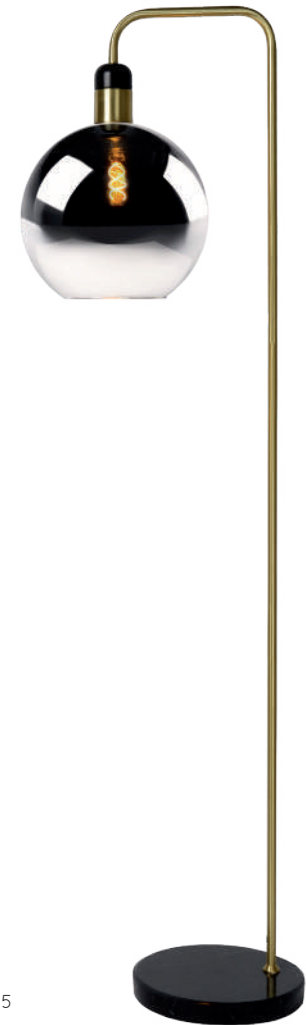

34438/20/65

bulb suggestion
49042/05/62

34438/28/65

bulb suggestion
49032/05/62

34438/40/65

bulb suggestion
49033/05/62

- 1xE27/40 W max./excl. 34438/20/65
- 1xE27/40 W max./excl. 34438/28/65, 40/65
- Shade Ø 20 cm 34438/20/65
- Shade Ø 28 cm 34438/28/65
- Shade Ø 40 cm 34438/40/65
- cable length 130 cm 34438/20/65, 28/65, 40/65
- color smoke glass, black wood, gold metal
- metal, glass

JULIUS

Thanks to its round lampshade and a combination of colours and materials, floor light Julius looks vintage. Yet it has everything to radiate in all classical or modern interiors. Thanks to the beautiful smoked lampshade, made of high-end glass, and a sturdy, sleek foot made of marble, this standing light blends into the room.

bulb suggestion
49032/05/62

- E27/25W max./excl.
- Ø 28cm/H 158cm
- colors smoke glass, satin brass metal, black wood, black marble base
- glass, metal & marble

34738/01/65

JAZZLYNN

bulb suggestion
49042/05/62