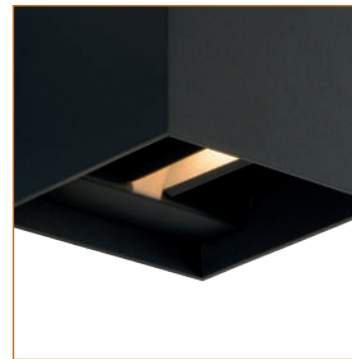

bulb suggestion
49026/03/31

XIO

A black, sleek box full of light for your wall. This cube from Xio is a modern wall light with sides of 9.7 centimetres. The aluminium frame makes this lighting easy to install and simple to move.