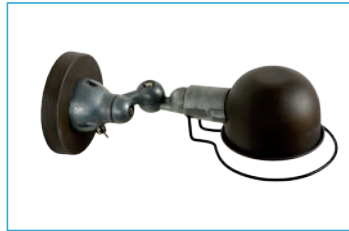

DESKLAMP

- 1xE14/25W max./excl.
- Shade Ø 10,8/H9cm
- H 63cm max./W 40cm
- color rustbrown
- metal

45652/01/97