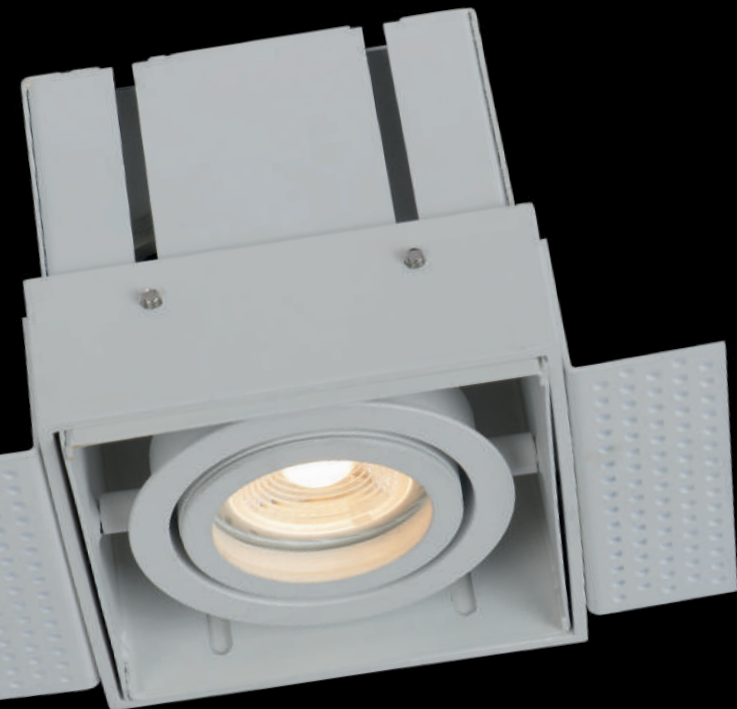

TRIMLESS

- GU10/(1x) (2x) 50 W max./excl.
- W 9,7cm/L 9,7cm/H 9cm 09925/01/30,31
- W 9,7cm/L 18,5cm/H 9cm 09925/02/30,31
- color sandy black & white
- aluminium