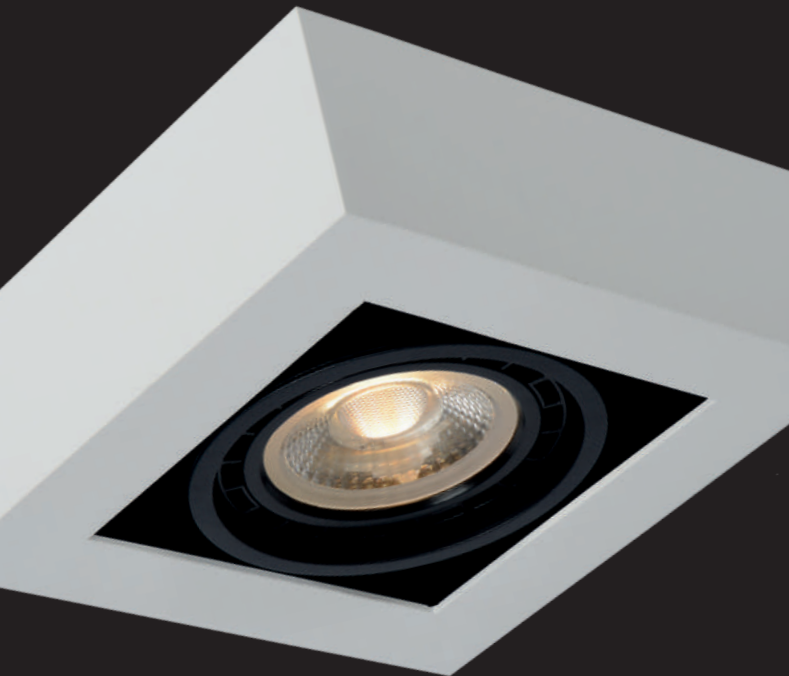

ZEFIX

- (1x) (2X) 12W/GU10/2200-3000K/820lm/incl.
- H 9cm/W 18,5cm/L18,5 cm 09120/12/30, 31
- H 9cm/W 34cm/L18,5 cm 09120/24/30, 31
- colors sandy black, sandy white
- aluminium