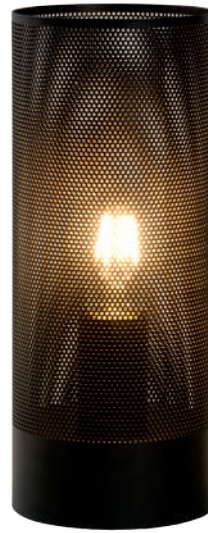

46501/01/30

46501/01/14

46501/01/31

- 1x28W max./G9/excl.
- Ø 14,5cm/H 13,5cm
- colors black, white & nickel
- metal

bulb suggestion
49026/03/31

BELI

Meet Beli. This table lamp creates extra cosiness in any living room, certainly when you put it in a modern home.