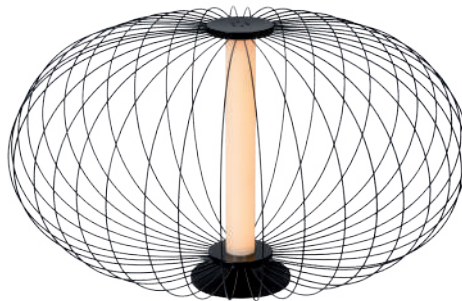

TABLE LAMP
20514/50/30