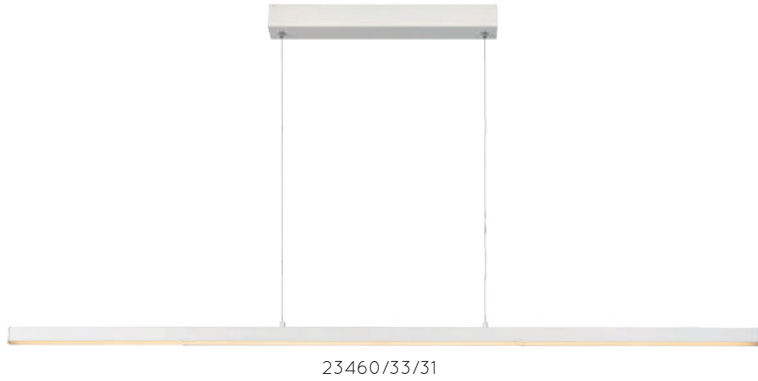

23460/33/31