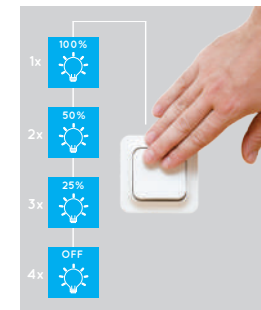

CASPER-LED

The Lucide LED Ceiling Lamp Casper I round, aside from being a very affordable LED ceiling lamp for your living room, kitchen, hall, toilet or bedroom, is even suitable for in the bathroom.

- (12W) (18W) (24W)/LED GENESIS/3000K/ (900lm) (1350lm) (1800lm)/incl.
- Ø 30cm/H 9cm 79166/13/12
- Ø 35,5cm/H 9,5cm 79166/18/12
- Ø 41cm/H 10,5cm 79166/24/12
- color satin chrome
- aluminium & acrylic

IP44