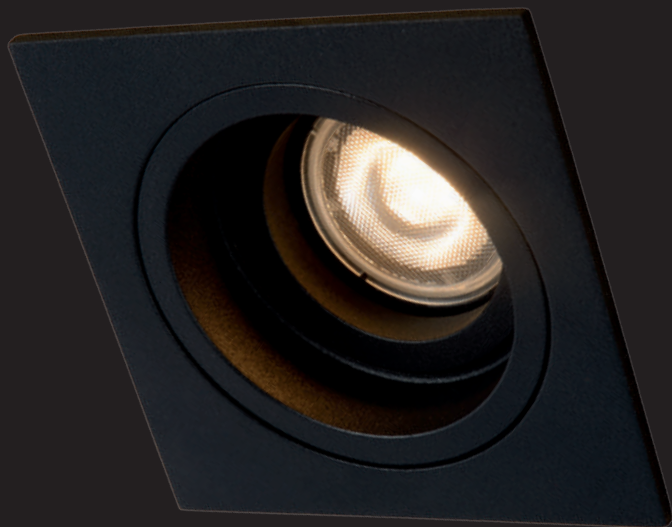

EMBED

- (1x) (2x) GU10/50 W max./excl.
- H 3,9 cm/W 9,1 cm/L 9,1 cm 22959/01/30
- H 3,9 cm/W 9,1 cm/L17,5 cm 22959/02/30
- color black
- aluminium