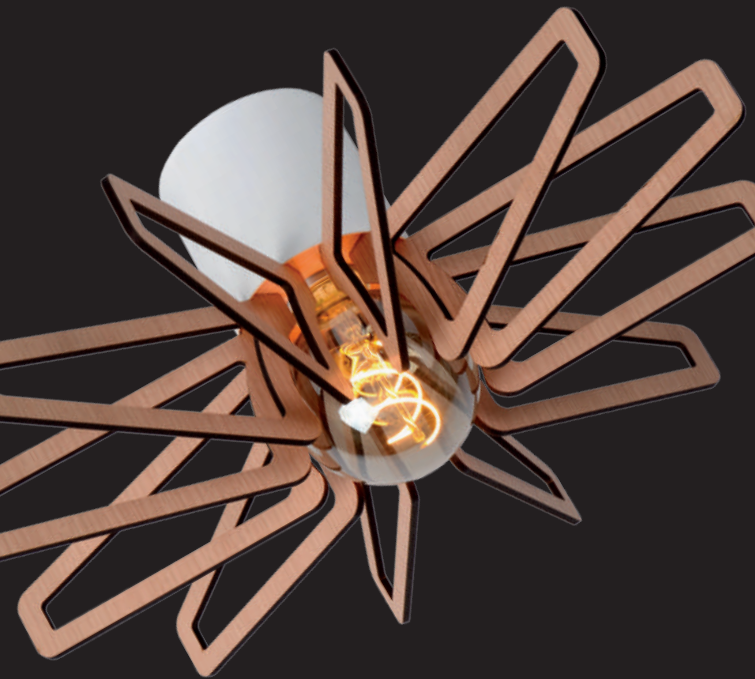

bulb suggestion
49017/05/60

ZIDANE

77483/76/30

77483/76/31

- 1xE27/15W max./excl.
- Ø 45cm/H 18cm
- Ø 76cm/H 14cm/tot. H 157cm
- colors black/dark, light wood
- metal/MDF

77184/45/30, 31

77483/76/30, 31

bulb suggestion
49033/05/62

The finish in wood that is placed like a kind of grille around a universal E27 fitting makes this hanging lamp into a popular guest in cosy and warm interiors.

bulb suggestion
49032/05/62

34425/35/76

- 1xE27/60W max./excl.
- Shade Ø 35/H 33cm
- H 163cm max.
- colors light wood & white
- wood