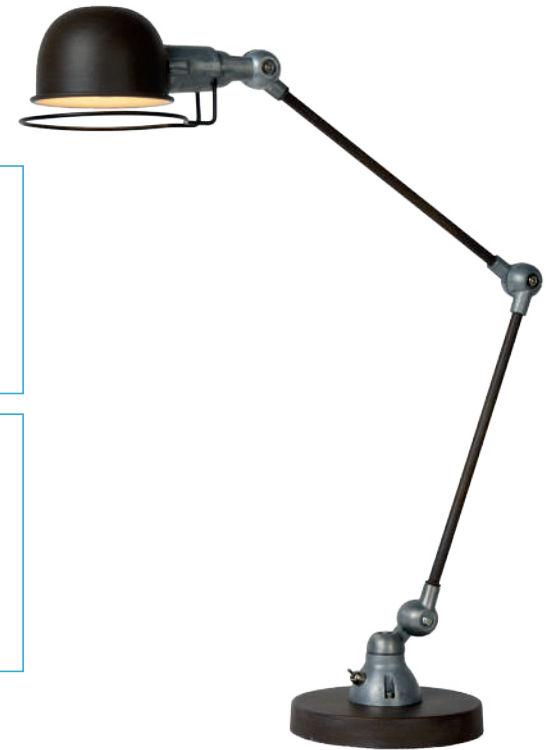

HONORE

Looking for an attractive wall lamp? Good news with Honore, your search is at an end. The wall lamp draws attention with its classy metal silhouette and foldable arm.

45252/01/97

45252/11/97

- 1xE14/25W max./excl.
- Shade Ø 10,8/H9cm
- H 13,9cm/W max. 28,2cm
- H 46cm/W max. 68,7cm
- color rustbrown
- metal

45252/01/97

45252/11/97

bulb suggestion
49022/04/67

HONORE

An attractive floor lamp with a sleek figure and a sense of refinement? Honore is the perfect match. The floor lamp combines a modern design with excellent lighting performance.