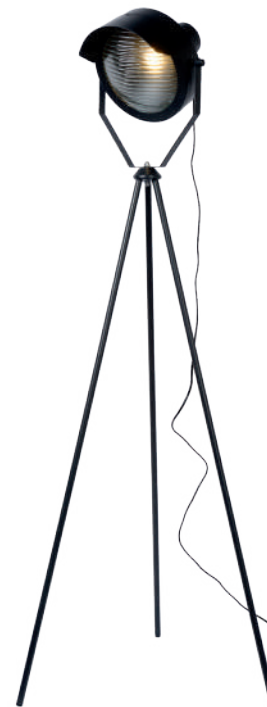

05723/01/30