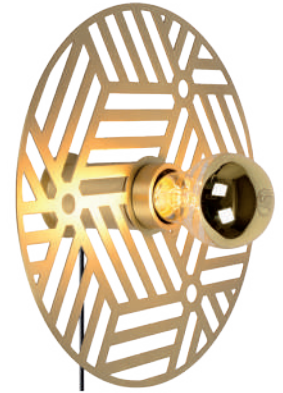

05231/01/02
On/Off Switch - In The Cord

- 05231/01/02
- 05131/01/02
- 05431/01/02
- 05231/01/02
- 05131/01/02
- 05431/01/02