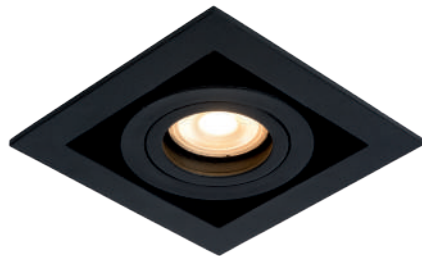

09926/01/30
ADJUSTABLE

9,7 x 9,7cm