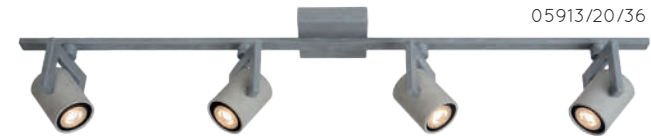

05913/20/36

05913/05/36