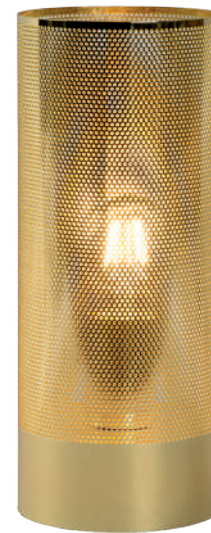

03516/01/01