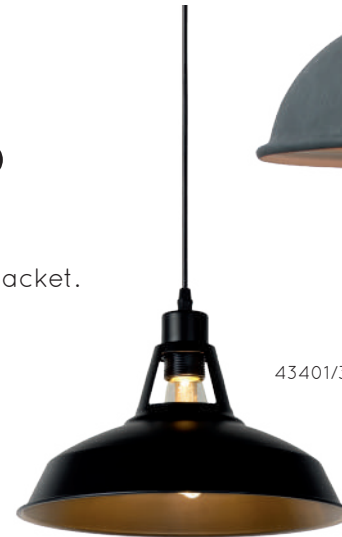

43401/31/30