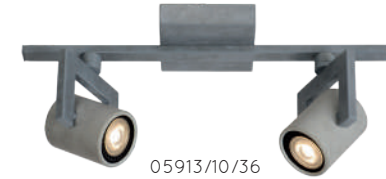

CONNI LED

This Conni-LED spot from Lucide connects organic round and sleek straight shapes with each other. The best of both worlds. The replaceable LED spots and their GU10 fitting are sunken in a tube-shaped, concrete housing.

- (1x)(2x)(3x)(4x) 5W/GU10/LED/3000K/
  (1x)(2x)(3x)(4x) 320lm/incl.
- Shade Ø 6cm/H 7,5cm
- H 14/16cm/W 10cm/L 10cm
- H 15/17cm/W 10cm/L (39cm) (60cm) (90cm)
- H 14/16cm/W 30cm/L 30cm
- color grey
- metal