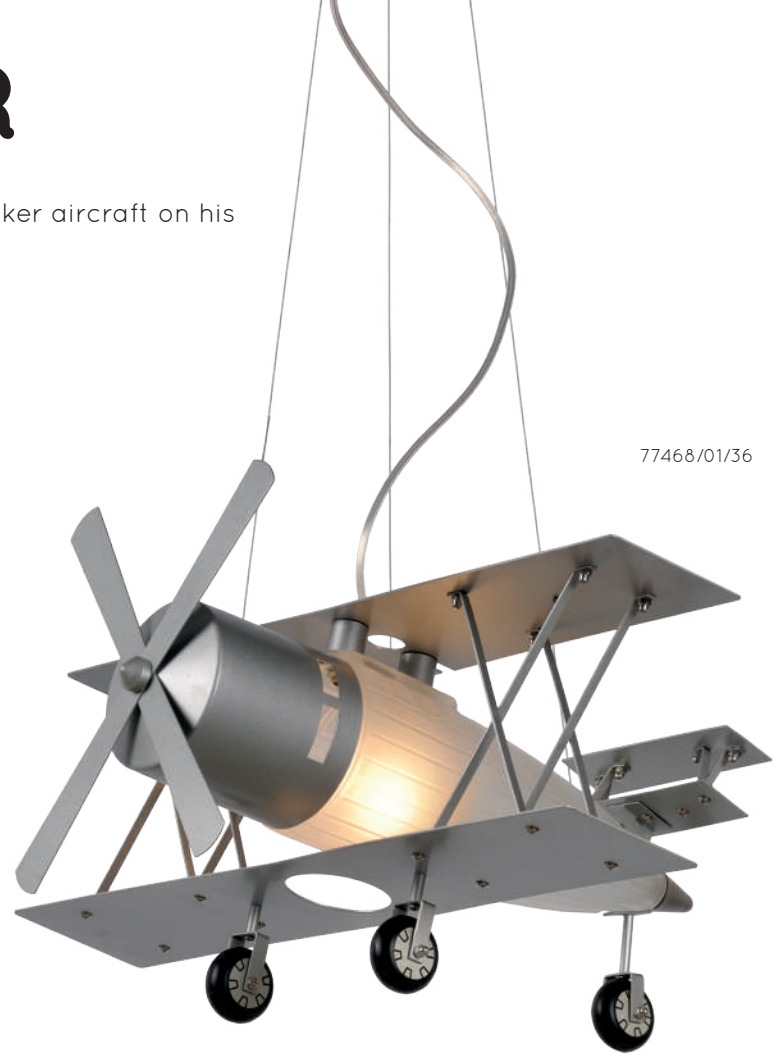

bulb suggestion
49020/05/67

FOCKER

The dream of every boy ... a Focker aircraft on his ceiling!

77468/01/36

bulb suggestion
49020/05/67

- 1xE27/60W max./excl.
- H 100cm/W 50cm/L 43cm
- color grey
- metal & glass

GOOSY SOFT

71367/50/31

Goosy Soft. The name of this unique pendant light speaks for itself. Goosy Soft is a combination of cotton and soft feathers.

- 1xE27/40W max./excl.
- Shade Ø 50/H 35cm
- H 165cm max.
- color white
- metal & feathers