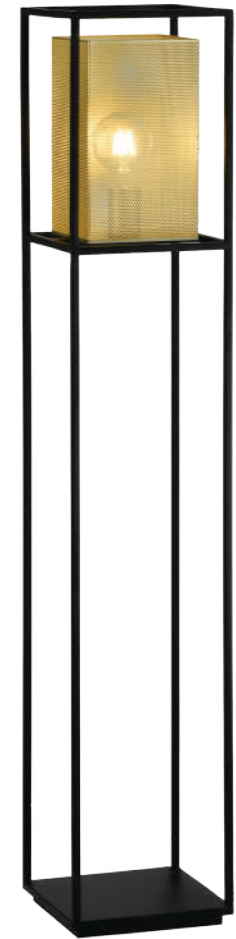

- (1x) E27/40W max./excl.
- H 156cm/W18cm/L 18cm
- H 122cm/W22cm/L 22cm
- color black & gold
- metal

21422/01/30

21422/01/30

21722/01/30

21722/01/30

JAIME

A pendant light with four light bulbs and a high sense of style. Meet Jaime and its remarkable textile cords. You choose the height for each lamp (from 30 to 300 cm), separately or all at the same height. Add a personal look to your kitchen, living room or bedroom.