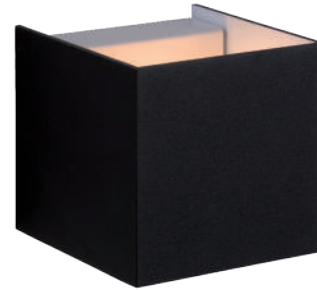

- 1xG9/max. 42W/excl.
- H 8cm/W 10,5cm/L 8cm
- colors white , black
+ inside brass paint
- aluminium

17293/02/30

17293/02/31

09201/01/31

bulb suggestion
49026/03/31

09201/01/30

CUBO

This wall lamp much used by architects best comes into its own on a beautiful stucco wall or a coarse masonry wall. The Cubo namely provides a beautiful, hourglass-shaped light effect on the wall.