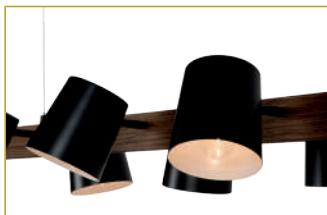

bulb suggestion
49022/04/60

30481/08/30

30481/08/31

- 8x E14/40 W max./excl.
- Shade Ø 12cm/H 12,5cm
- H max. 142cm/W 35cm/L 120cm
- colors black & white
- metal & wood veneer

08408/05/30

FIX MULTIPLE

Fix Multiple is a trendy combination of cords and visible light bulbs.