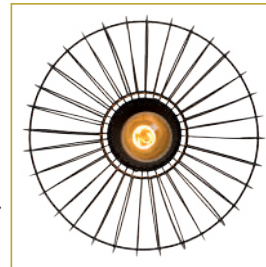

- 1xE27/40 W max./excl.
- Shade Ø 32/H 24cm
- color matt black
- metal