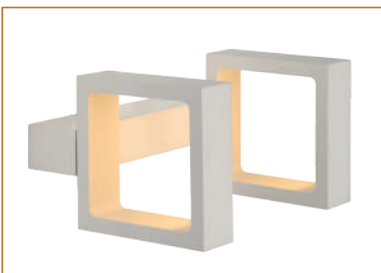

Whit USB port you can charge your phone.

- 1 x 5W/INTEGRATED LED/3000K/350lm
- H 11,5cm/W 25cm/D 14cm.
- colors black wood, white wood
- metal & MDF wood

77280/05/31

77280/05/30

IXX

This wall lamp often utilised by architects best comes into its own on a beautiful stucco wall or a coarse masonry wall. The Ixx provides a beautiful, directable light effect on the wall.