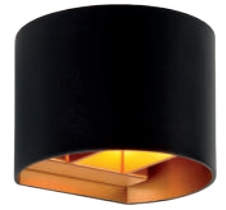

09218/04/30