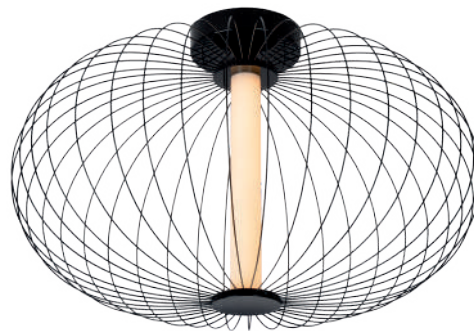

CARBONY

CEILING LIGHT
20114/50/30