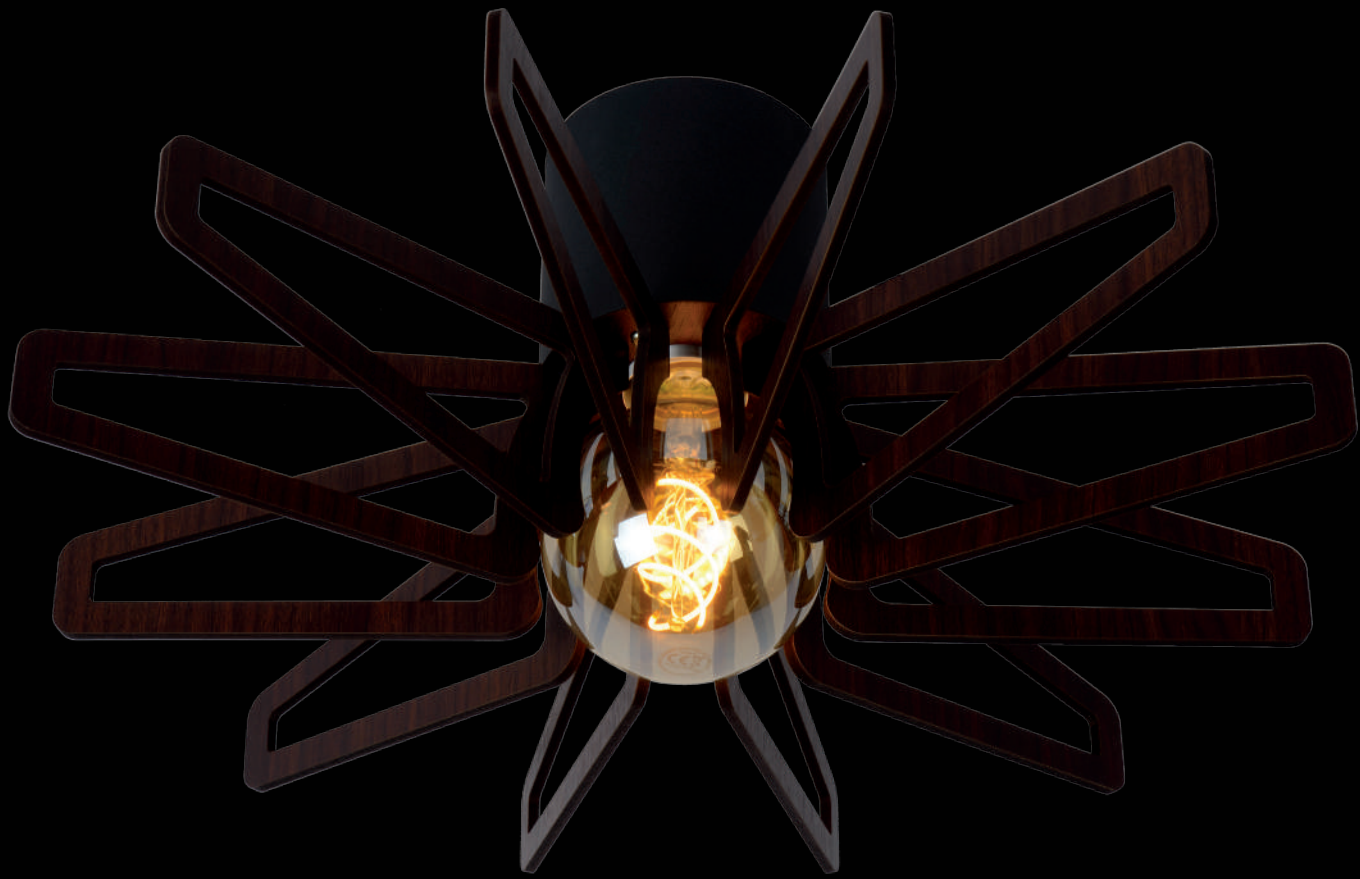

2020

LUCIDE

illuminates your world

contemporary _____	4-111
vintage _____	112-127
country style _____	128-153
classic _____	154-169
table & floor lamps _____	170-249
desk & reading lamps _____	250-281
spot & downlights _____	282-337
ceiling & wall lights _____	338-385
bathroom _____	386-419
functional _____	420-421
index _____	422-430

ILLUMINATES YOUR WORLD

Discover us and browse through our website

www.lucide.com

New, fresh and eye catching packaging

CONTEMPORARY

4-111

We offer our customers a wide range of stylish
in- and outdoor lighting.
Lucide's main catalogue
contains more than 2800 best-selling items and a
contemporary collection which is daily updated.
We also launch about 500 new items every year in
new trendy materials and styles.
With customer-made P.O.S.
support and distinctive
packaging we set up new trends in the lighting
market.

GLORIO

Do you want to be up with the newest trends in lighting? Then this Glorio is something for you. With a visible copper fitting, transparent smokey lamp shade in glass, Glorio unites everything that is beautiful and hip.

STIAN

The literally and figuratively glittering pendant lamp Stian from Lucide, with its smokey and opal white glass is really beautiful. The shade can best be described as being made of semi-transparent smoked glass. Due to this combination of reflection and transparency, the Stian has a very luxurious and warm appearance. The Lucide Stian pendant lamp is perfectly suited for use in both rural and modern interiors.