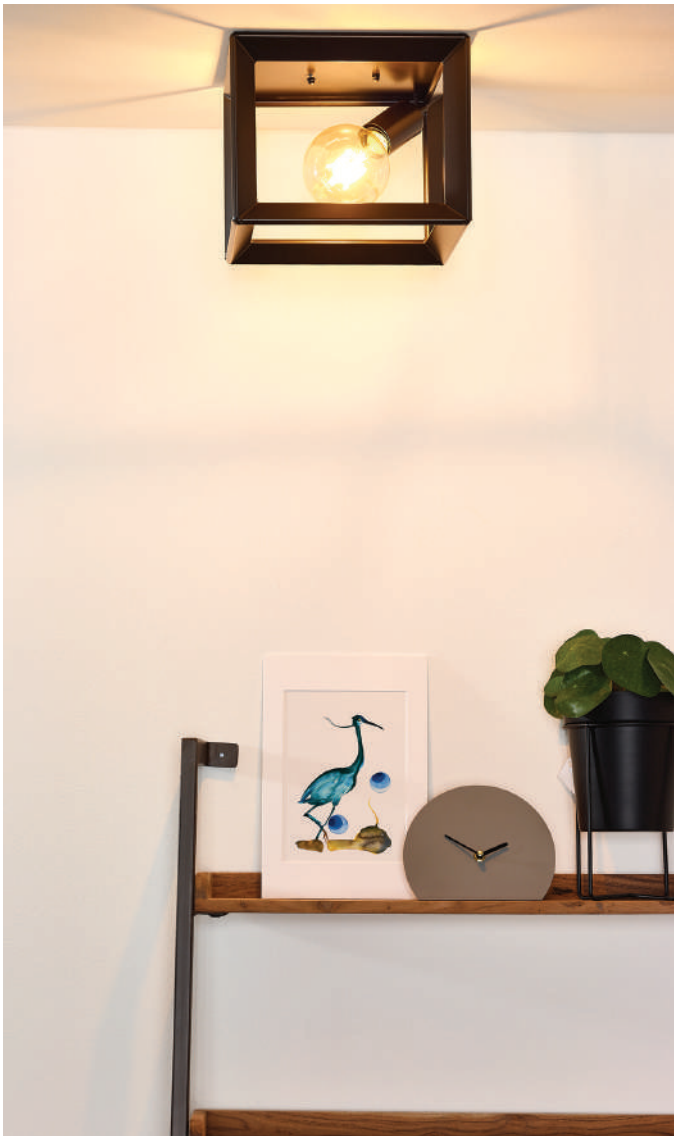

THOR

CEILING LIGHT

73102/01/15