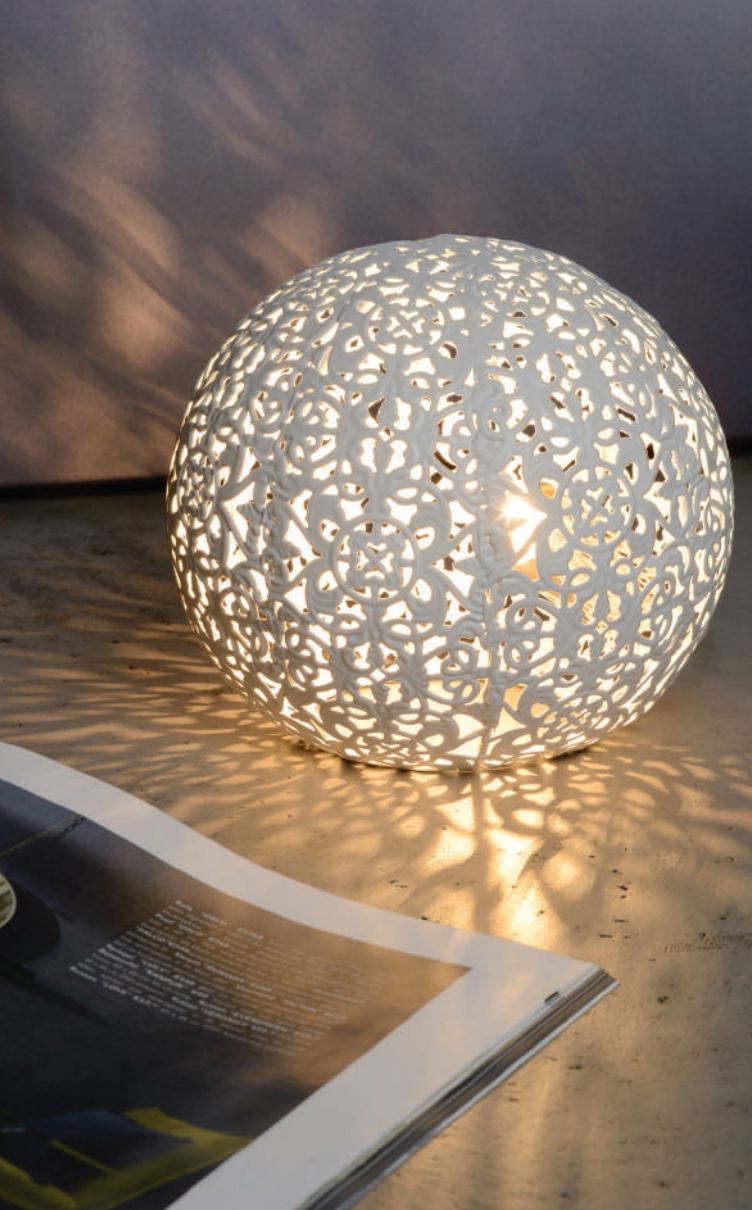

PAOLO

A table lamp in a metal casing. Paolo delivers it. This simple retro design looks good on any table either on a desk or on your bedside table.

46501/01/30