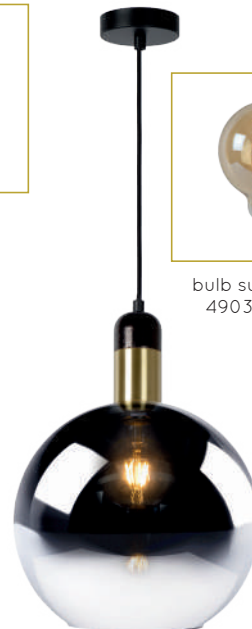

The lampshade is made from high-grade glass and is adjustable in height.

It's a modern style element that always gets noticed by your visitors.

70478/40/01

70478/40/65

70478/40/60

bulb suggestion
49033/05/62

74404/13/65

74404/05/65

TOLEDO

bulb suggestion
49034/05/62

- (1x) (3x)E27/40W max./excl.
- glass Ø20cm/H 20cm
- Ø25cm/H 165cm
- H 165cm/W 20cm/L 100cm
- H 165cm/Ø50cm/base Ø35cm
- color satin copper/amber
- aluminium/glass

74405/01/62

74405/13/62

74405/03/62

JULIUS

Almost against the ceiling or cheerfully dangling one and a half meters below? Julius can do both, whichever you prefer. This light sphere plays with the contrast between tinted and illuminated glass, between a downlight spread and a soft all-round glow.

34438/20/65

bulb suggestion
49042/05/62

34438/28/65

bulb suggestion
49032/05/62

34438/40/65

bulb suggestion
49033/05/62

- 1xE27/40 W max./excl. 34438/20/65
- 1xE27/40 W max./excl. 34438/28/65, 40/65
- Shade Ø 20 cm 34438/20/65
- Shade Ø 28 cm 34438/28/65
- Shade Ø 40 cm 34438/40/65
- cable length 130 cm 34438/20/65, 28/65, 40/65
- color smoke glass, black wood, gold metal
- metal, glass