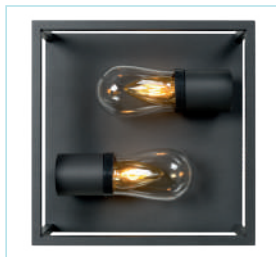

CARLYN

The correct lighting is crucial for a bathroom. This ceiling light, called Carlyn, was specially designed for safe use in the bathroom. It has two light sources and is compatible with LEDs that radiate extra warm, white light.

bulb suggestion
49043/03/62