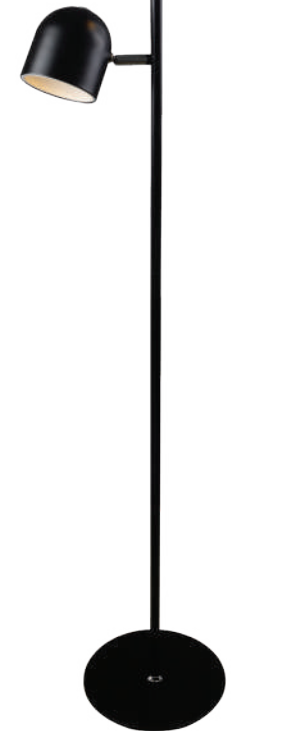

03703/10/30