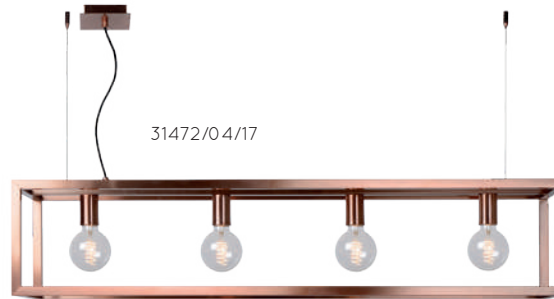

00224/01/30

00524/01/30, 00424/01/30, 00124/01/30

00724/03/30

00424/04/30

00724/03/30

ORIS

Design in all its simplicity. The Oris pendant light from Lucide is a feast for the eyes.

- 4xE27/60 Watt max./excl.
- Frame W 25x25cm/L 120cm
- H 155cm max.
- colors satin nickel, iron grey, copper, natural wood
- steel & wood veneer