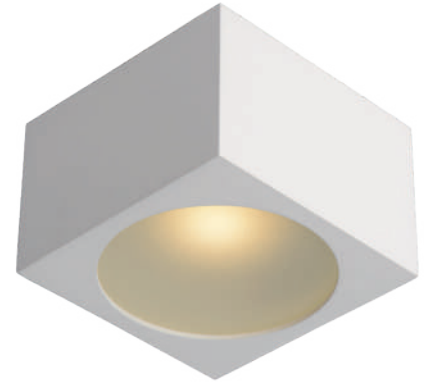

LILY

This Lily ceiling lamp from Lucide makes you blush. But be careful. Below the shy exterior hides an energy-efficient, sustainable character.

17995/01/31

17996/01/31

- 1xG9/4W/excl.
- Ø 8,9cm/H 6cm 17995/01/31
- H 6cm/W 9cm/L 9cm 17996/01/31
- color white
- aluminium & glass