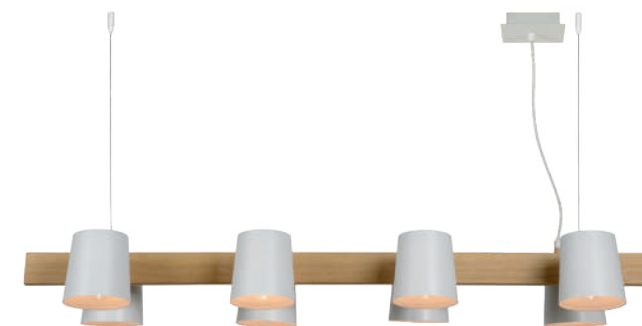

30481/08/31

- 8x E14/40 W max./excl.
- Shade Ø 12cm/H 12,5cm
- H max. 142cm/W 35cm/L 120cm
- colors black & white
- metal & wood veneer