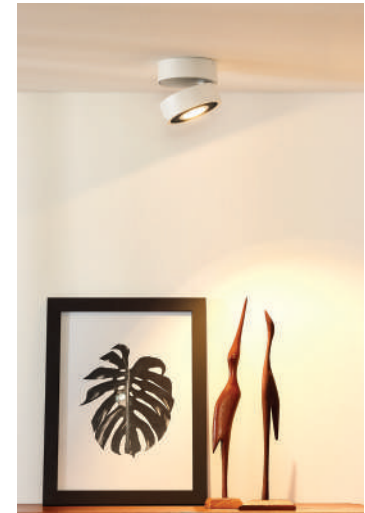

GREG LED

A ceiling spot with a classy design. Greg meets those requirements perfectly. This version feels outstanding in a modern interior.

- 1x13W/INTEGRATED LED/3000K/870lm/incl.
- Ø 5cm/H 28cm
- colors white, black
- metal

MITRAX

A piece of top technology in a futuristic design. This is Mitrax, a ceiling light that you effortlessly manoeuvre in any direction.

- 1x10W/INTEGRATED CREE LED/3000K/900lm/incl.
- Ø 12cm/H 8-16cm
- color sandy white
- aluminium