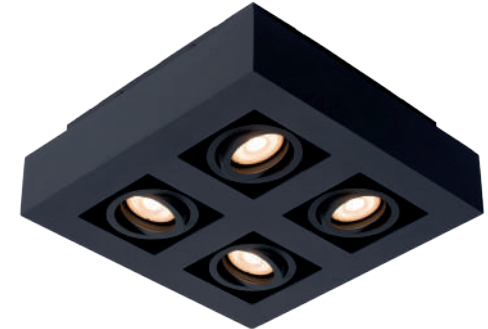

09119/16/30