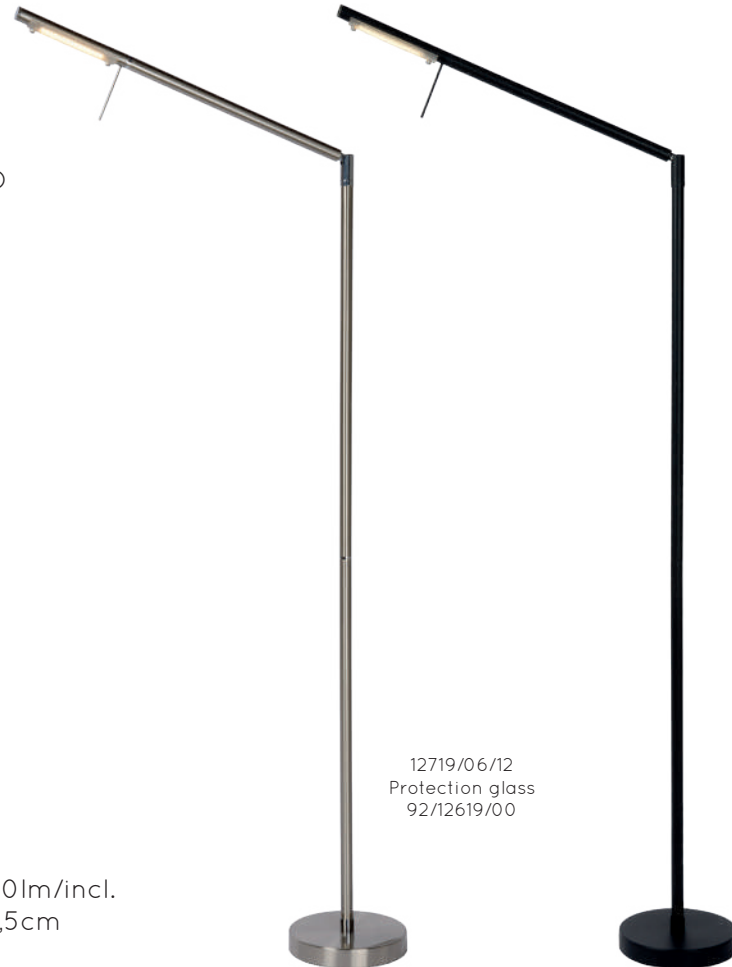

- 6W/OSRAM LED/3000K/600lm/incl.
- Ø 18cm/H 120-170cm/W 62,5cm
- color satin chrome, black
- metal

SKANSKA

A desk lamp that stands out due to its modesty and yet surprises with its shape? That is Skanska.