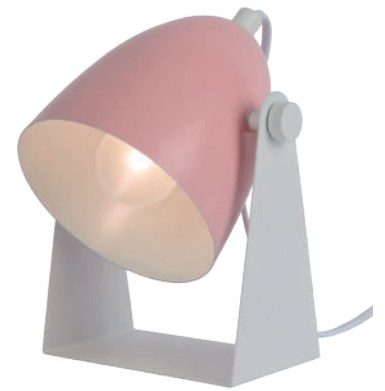

45564/01/66

- 1x E14/40W max./excl.
- H 19/20,5cm/W 12cm/L 14,5cm
- adjustable reflector
- colors white, grey & pink
- metal