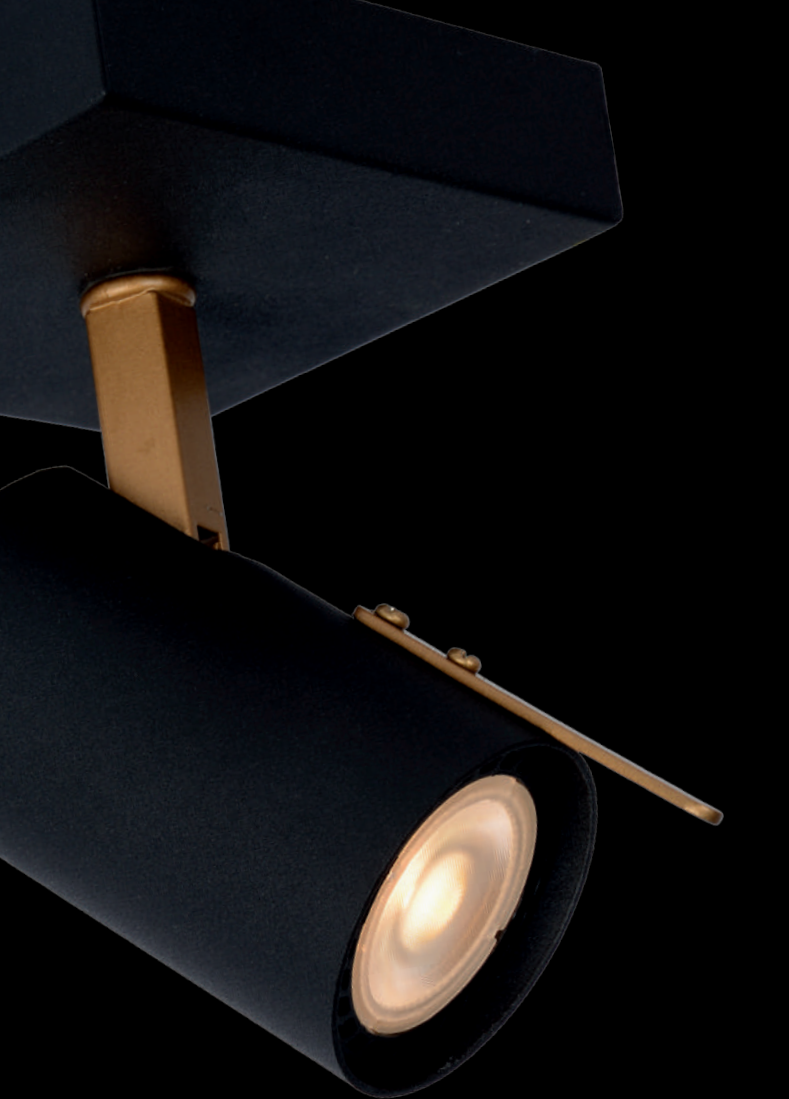

GRONY

- (1x)(2x)(3x) GU10/5W LED/3000-2200K/320lm incl.
- H 15cm/W 10cm/L 10cm 17998/05/30
- H 15cm/W 10cm/L 22cm 17998/10/30
- H 15cm/Ø 23 cm 17998/15/30
- colors sand matt black & satin brass painted
- metal