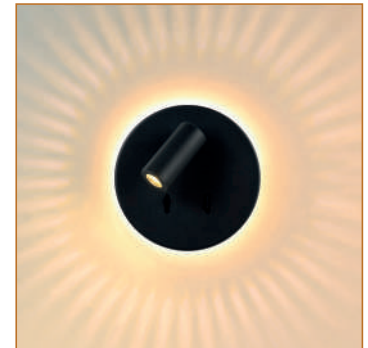

- 6W+3W/INTEGRATED LED/3000K/400+200lm
- Ø 14 cm/W 10,5 cm
- colors sandy white & sandy black
- metal