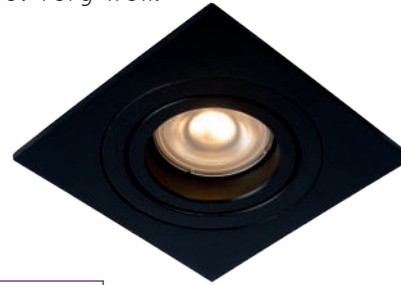

22955/01/31
ADJUSTABLE

- 1x GU10/50 W max./excl.
- Ø 9,2cm/H 2,3cm
- color satin chrome, white, black
- die cast aluminium