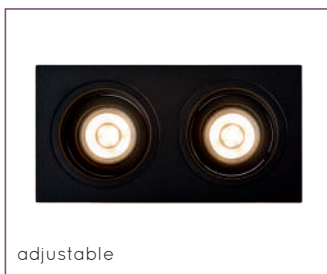

adjustable

22958/01/30

Ø 8,3 cm

- 1 x GU10/50W max./excl.
- Ø 9,1 cm/H 3,9cm
- color black
- aluminium

bulb suggestion
49009/05/30

EMBED

adjustable

adjustable