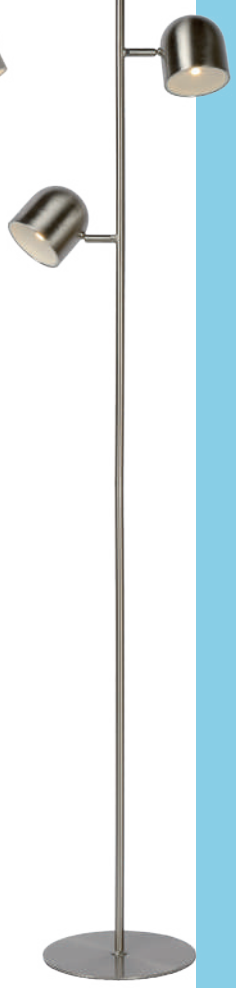

03703/10/31