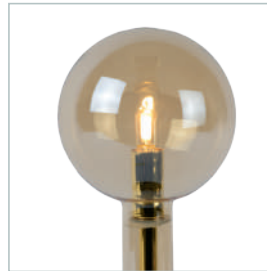

bulb suggestion
49034/05/62

- 1x E27/40 W max./excl.
- Ø 15cm/H 26cm
- colors black & white
- iron & glass

Touch on - off
and dimmable

06519/01/30
3 STEP DIMMER

06519/01/31
3 STEP DIMMER

LONE

Lone: the table lamp stands on its own in an elegant design that comes in two different versions. Will you choose the version with high-quality amber glass around a metal, gold-colored base? Or will you prefer smoked glass in combination with a black base?